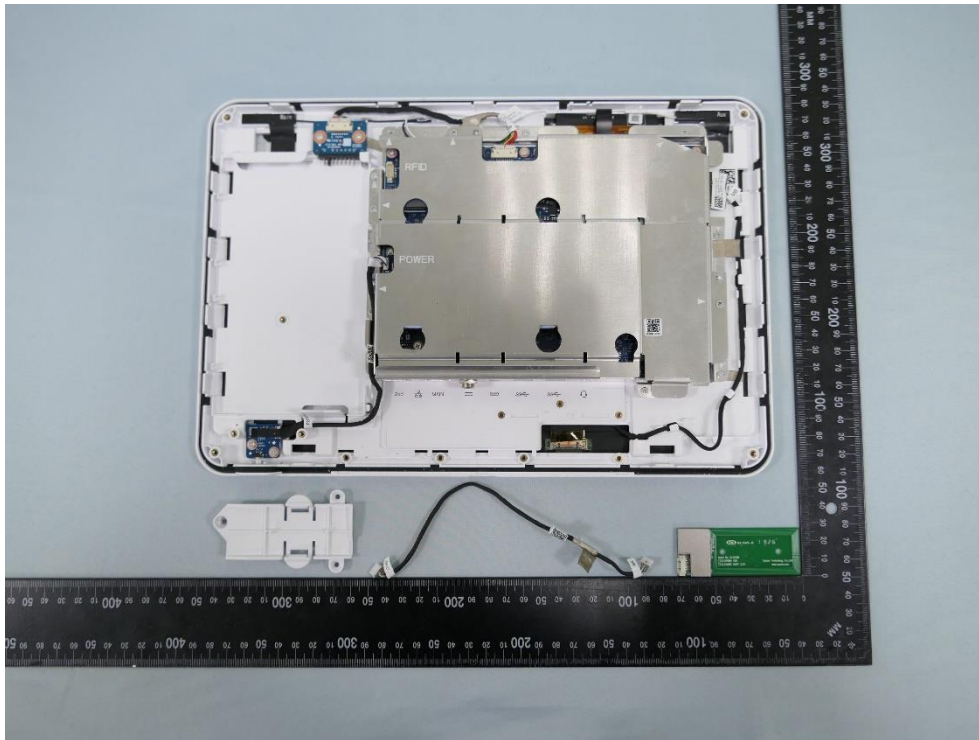

Product: LCD USER INTERFACE

Brand Name: BARCO

Model Number: MUIP-2213

Internal Photograph

(1) EUT Photo (With RFID, Without Battery)

(2) EUT Photo (With RFID, Without Battery)

(3) EUT Photo (With RFID, Without Battery)

(4) EUT Photo (With RFID, Without Battery)

(5) EUT Photo (With RFID, Without Battery)

(6) EUT Photo (With RFID, Without Battery)

(7) EUT Photo (With RFID, Without Battery)

(8) EUT Photo (With RFID, Without Battery)