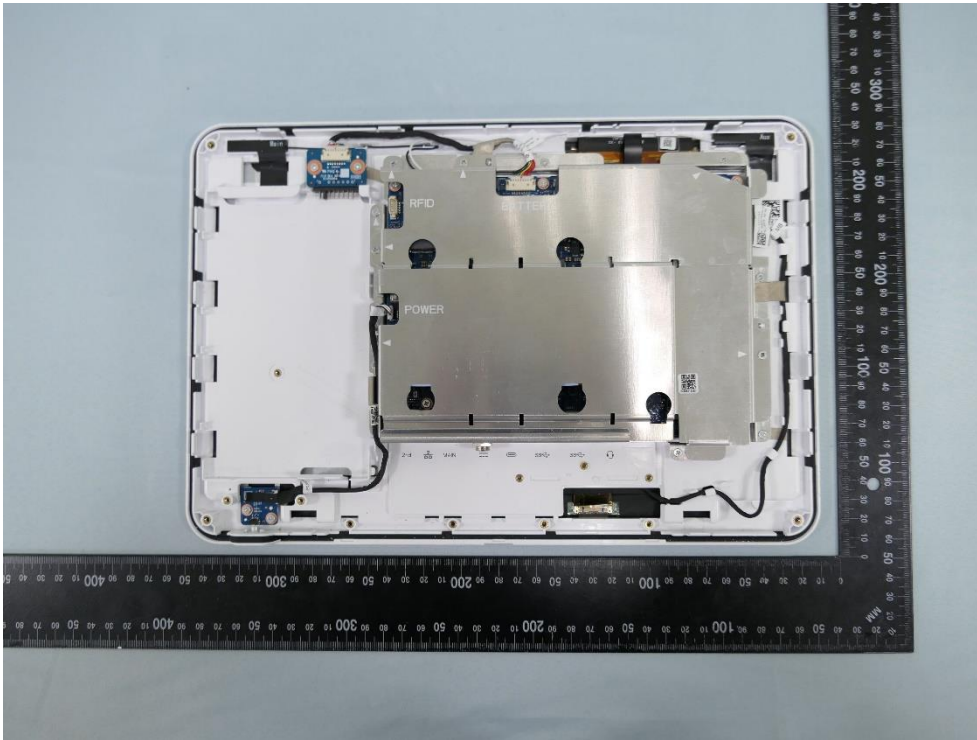

Product: LCD USER INTERFACE

Brand Name: BARCO

Model Number: MUIP-2213

Internal Photograph

(1) EUT Photo (With RFID, Without Battery)

(2) EUT Photo (With RFID, Without Battery)

(3) EUT Photo (With RFID, Without Battery)

(4) EUT Photo (With RFID, Without Battery)

(5) EUT Photo (With RFID, Without Battery)

(6) EUT Photo (With RFID, Without Battery)

(7) EUT Photo (With RFID, Without Battery)

(8) EUT Photo (With RFID, Without Battery)

(9) EUT Photo (With Battery, Without RFID)

(10) EUT Photo (With Battery, Without RFID)

(15) EUT Photo

(16) EUT Photo

(17) EUT Photo

(18) EUT Photo

(19) EUT Photo

(20) EUT Photo