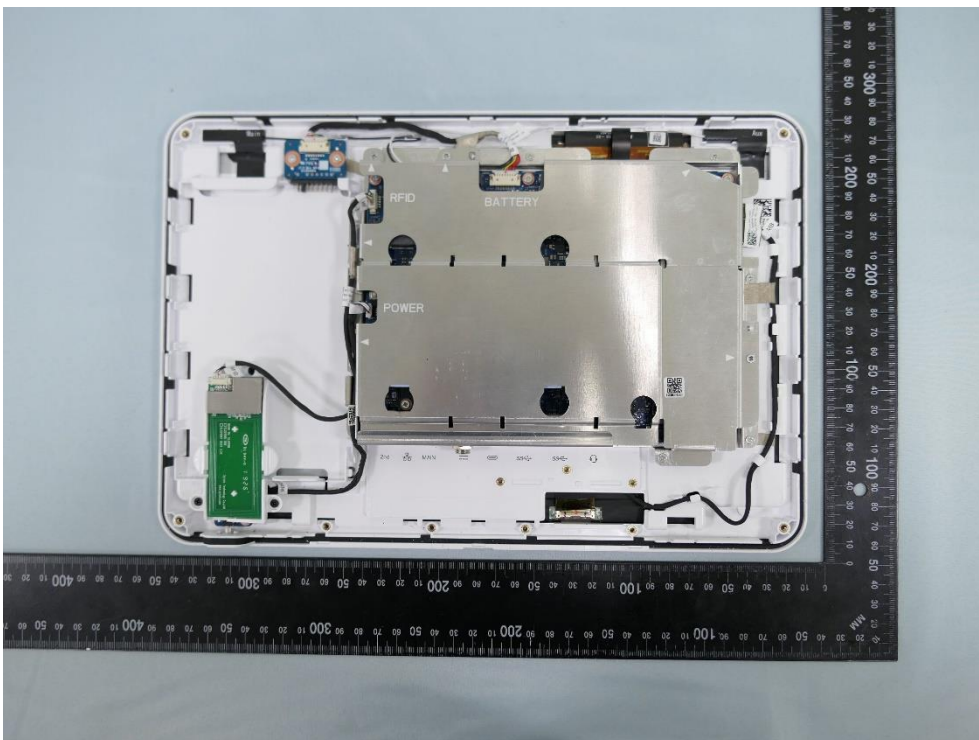

Product: LCD USER INTERFACE

Brand Name: BARCO

Model Number: MUIP-2213

Internal Photograph

(1) EUT Photo (With RFID, Without Battery)

(2) EUT Photo (With RFID, Without Battery)

(3) EUT Photo (With RFID, Without Battery)

(4) EUT Photo (With RFID, Without Battery)

(5) EUT Photo (With RFID, Without Battery)

(6) EUT Photo (With RFID, Without Battery)

(7) EUT Photo (With RFID, Without Battery)

(8) EUT Photo (With RFID, Without Battery)