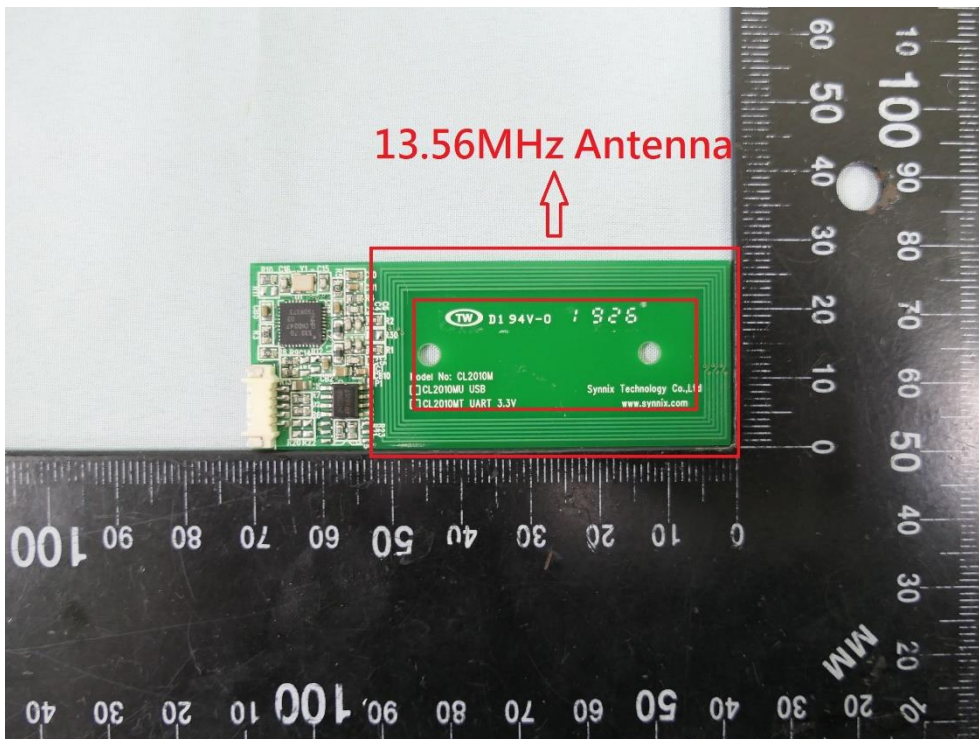

(6) EUT Photo (With RFID, Without Battery)