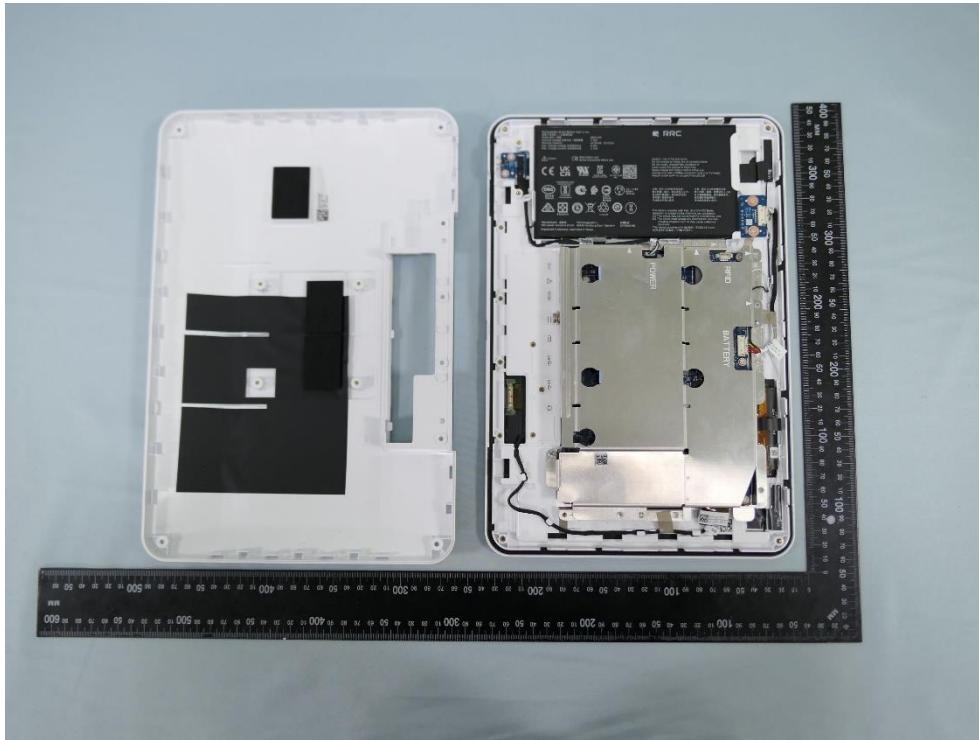

Product: LCD USER INTERFACE

Brand Name: BARCO

Model Number: MUIP-2213

Internal Photograph

(1) EUT Photo (With RFID, Without Battery)

(2) EUT Photo (With RFID, Without Battery)

(3) EUT Photo (With RFID, Without Battery)

(4) EUT Photo (With RFID, Without Battery)

(5) EUT Photo (With RFID, Without Battery)

(6) EUT Photo (With RFID, Without Battery)

(7) EUT Photo (With RFID, Without Battery)

(8) EUT Photo (With RFID, Without Battery)

(9) EUT Photo (With Battery, Without RFID)

(10) EUT Photo (With Battery, Without RFID)

(15) EUT Photo

(16) EUT Photo

(17) EUT Photo

(18) EUT Photo

(19) EUT Photo

(20) EUT Photo