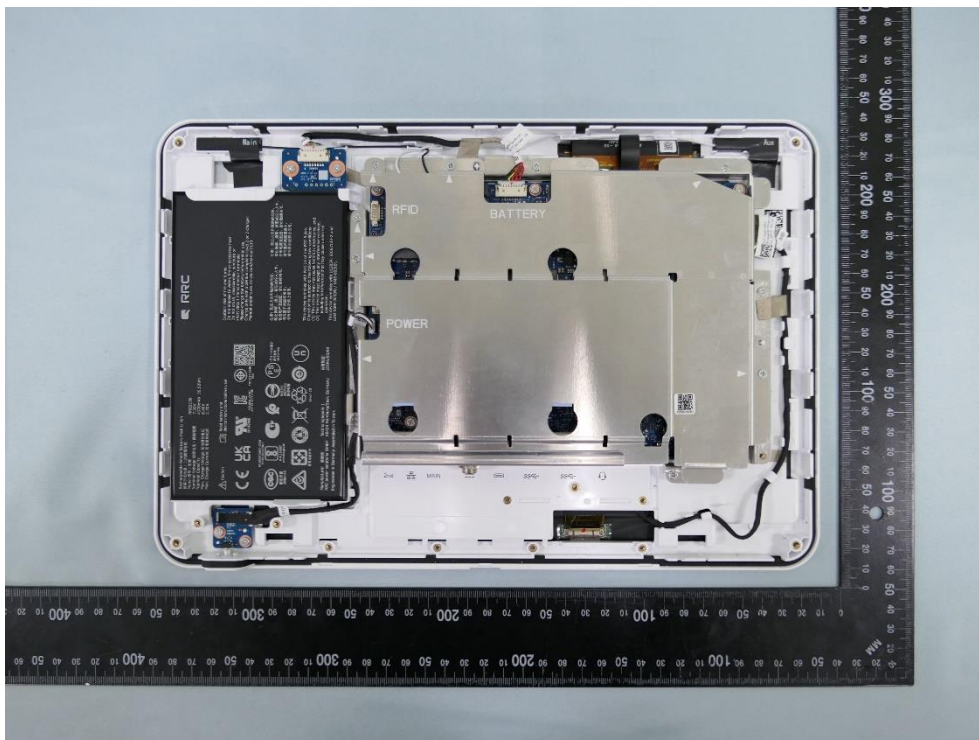

Product: LCD USER INTERFACE

Brand Name: BARCO

Model Number: MUIP-2213

Internal Photograph

(1) EUT Photo (With RFID, Without Battery)

(2) EUT Photo (With RFID, Without Battery)

(3) EUT Photo (With RFID, Without Battery)

(4) EUT Photo (With RFID, Without Battery)

(5) EUT Photo (With RFID, Without Battery)

(6) EUT Photo (With RFID, Without Battery)

(7) EUT Photo (With RFID, Without Battery)

(8) EUT Photo (With RFID, Without Battery)

(9) EUT Photo (With Battery, Without RFID)

(10) EUT Photo (With Battery, Without RFID)

(15) EUT Photo

(16) EUT Photo

(17) EUT Photo

(18) EUT Photo

(19) EUT Photo

(20) EUT Photo