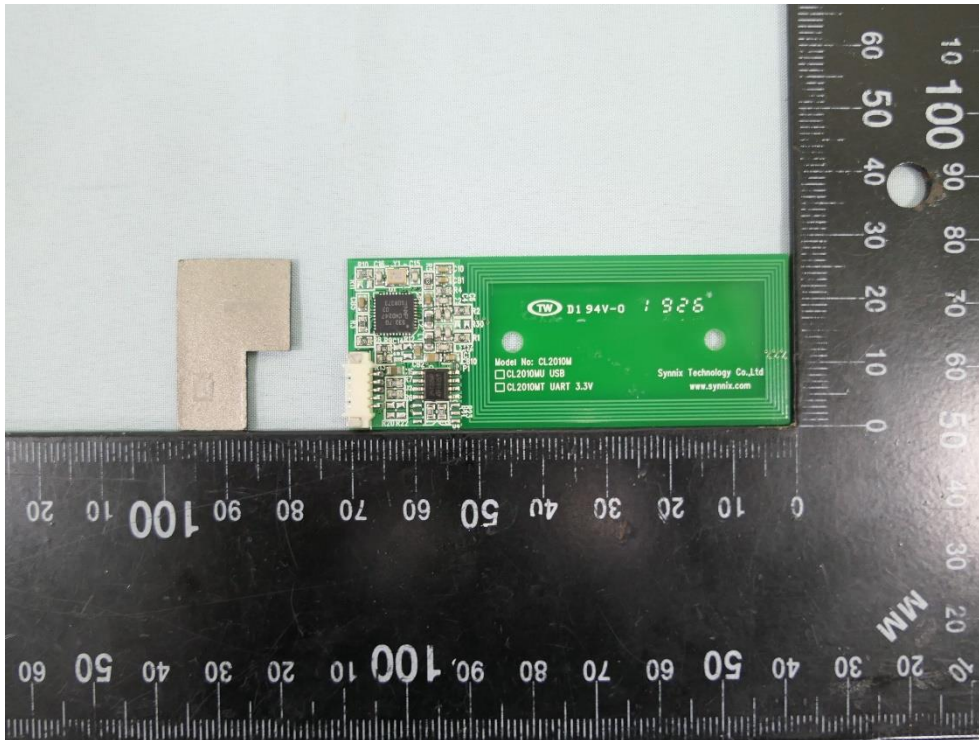

Product: LCD USER INTERFACE

Brand Name: BARCO

Model Number: MUIP-2213

Internal Photograph

(1) EUT Photo (With RFID, Without Battery)

(2) EUT Photo (With RFID, Without Battery)

(3) EUT Photo (With RFID, Without Battery)

(4) EUT Photo (With RFID, Without Battery)

(5) EUT Photo (With RFID, Without Battery)

(6) EUT Photo (With RFID, Without Battery)

(7) EUT Photo (With RFID, Without Battery)

(8) EUT Photo (With RFID, Without Battery)