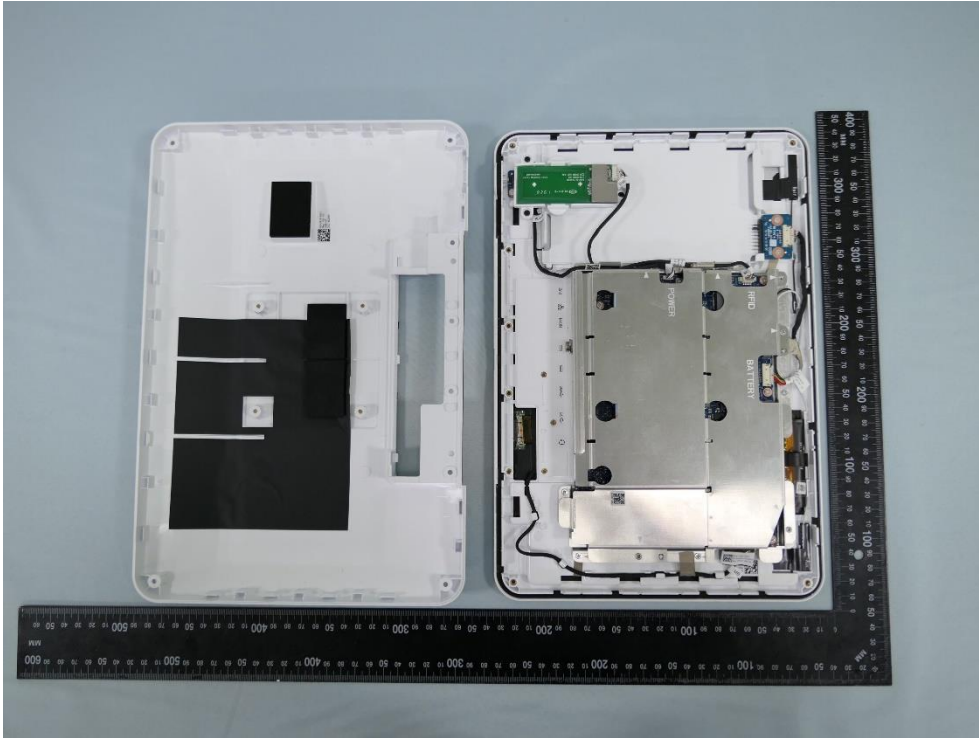

Product: LCD USER INTERFACE

Brand Name: BARCO

Model Number: MUIP-2213

Internal Photograph

(1) EUT Photo (With RFID, Without Battery)

(2) EUT Photo (With RFID, Without Battery)

(3) EUT Photo (With RFID, Without Battery)

(4) EUT Photo (With RFID, Without Battery)

(5) EUT Photo (With RFID, Without Battery)

(6) EUT Photo (With RFID, Without Battery)

(7) EUT Photo (With RFID, Without Battery)

(8) EUT Photo (With RFID, Without Battery)