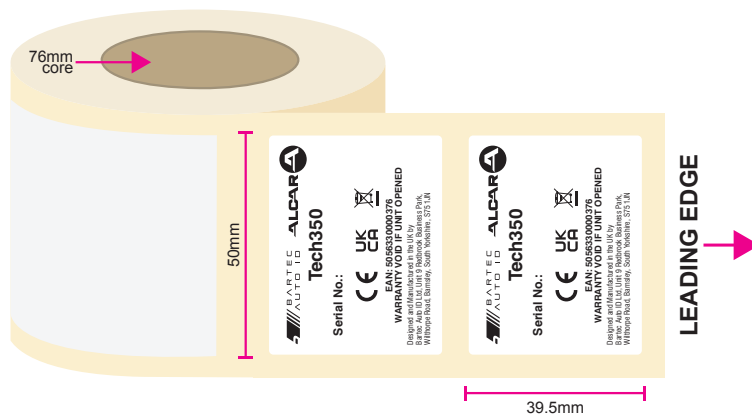

Cutter outline
Not printed

Black print

Size
50mm x 39.5mm
(actual size shown)

Print Details
Digitally printed in black on a white background

Notes and Changes
—

Presentation Details

Wide and foot edge leading off rolls, outside wound onto 76mm cores

Read our proofing guide and sign-off checklist, plus find new ideas for your labels by visiting: crownlabels.co.uk/proofing

 Cutter outline
Not printed

 Black print

Size

115mm x 70mm special
(actual size shown)

Print Details

Digitally printed in black on a white background

Notes and Changes

with internal 50mm x 39.5mm (2x) and 30mm x 25mm (1x) rectangles

Presentation Details

Wide and foot edge leading off rolls of 250,
outside wound onto 76mm cores