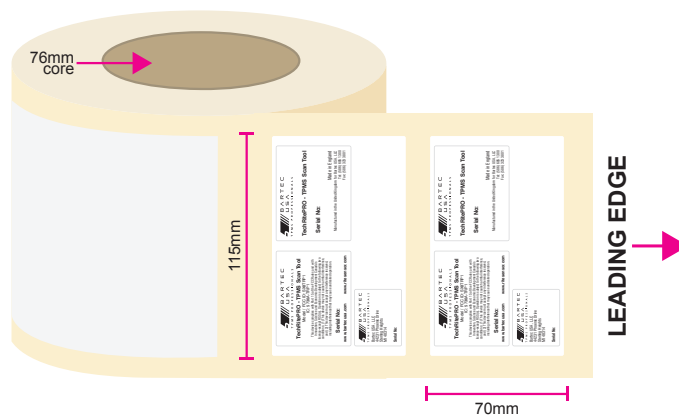

Cutter outline
Not printed

Black print

Size
50mm x 39.5mm
(actual size shown)

Print Details
Digitally printed in black on a white background

Notes and Changes
—

Presentation Details

Wide and foot edge leading off rolls, outside wound onto 76mm cores

Read our proofing guide and sign-off checklist, plus find new ideas for your labels by visiting: crownlabels.co.uk/proofing

 Cutter outline
Not printed

 Black print

Size

115mm x 70mm special
(actual size shown)

Print Details

Digitally printed in black on a white background

Notes and Changes

with internal 50mm x 39.5mm (2x) and 30mm x 25mm (1x) rectangles

Presentation Details

Wide and foot edge leading off rolls of 250,
outside wound onto 76mm cores