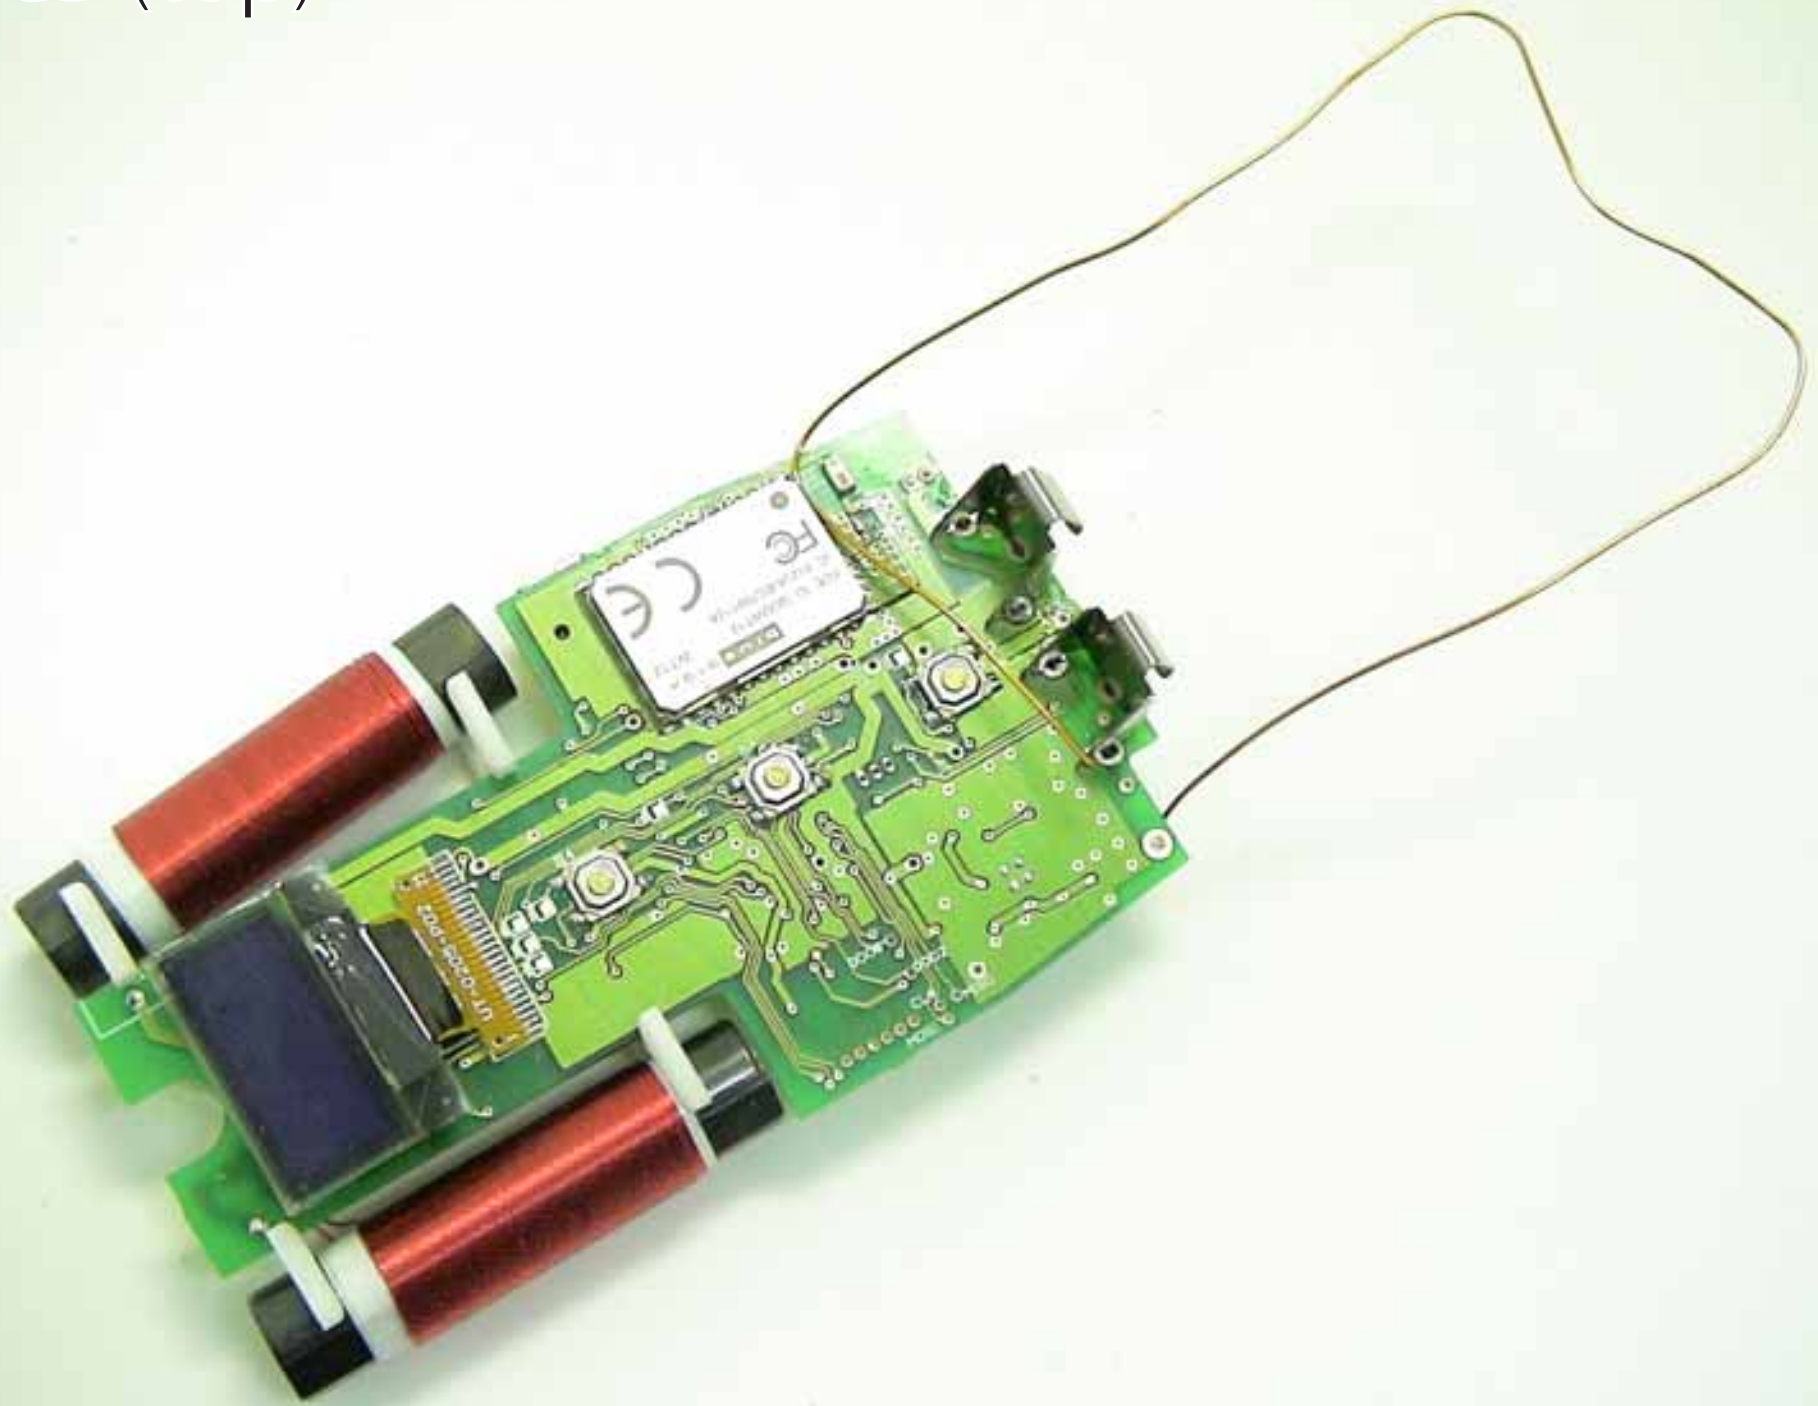

DUT apart (top)

DUT apart (bottom)

PCB (top)

PCB (bottom)

bluegiga

FCC ID: QOQWT12 WT12

IC: 5123A-BGTWT12A

FC

CE