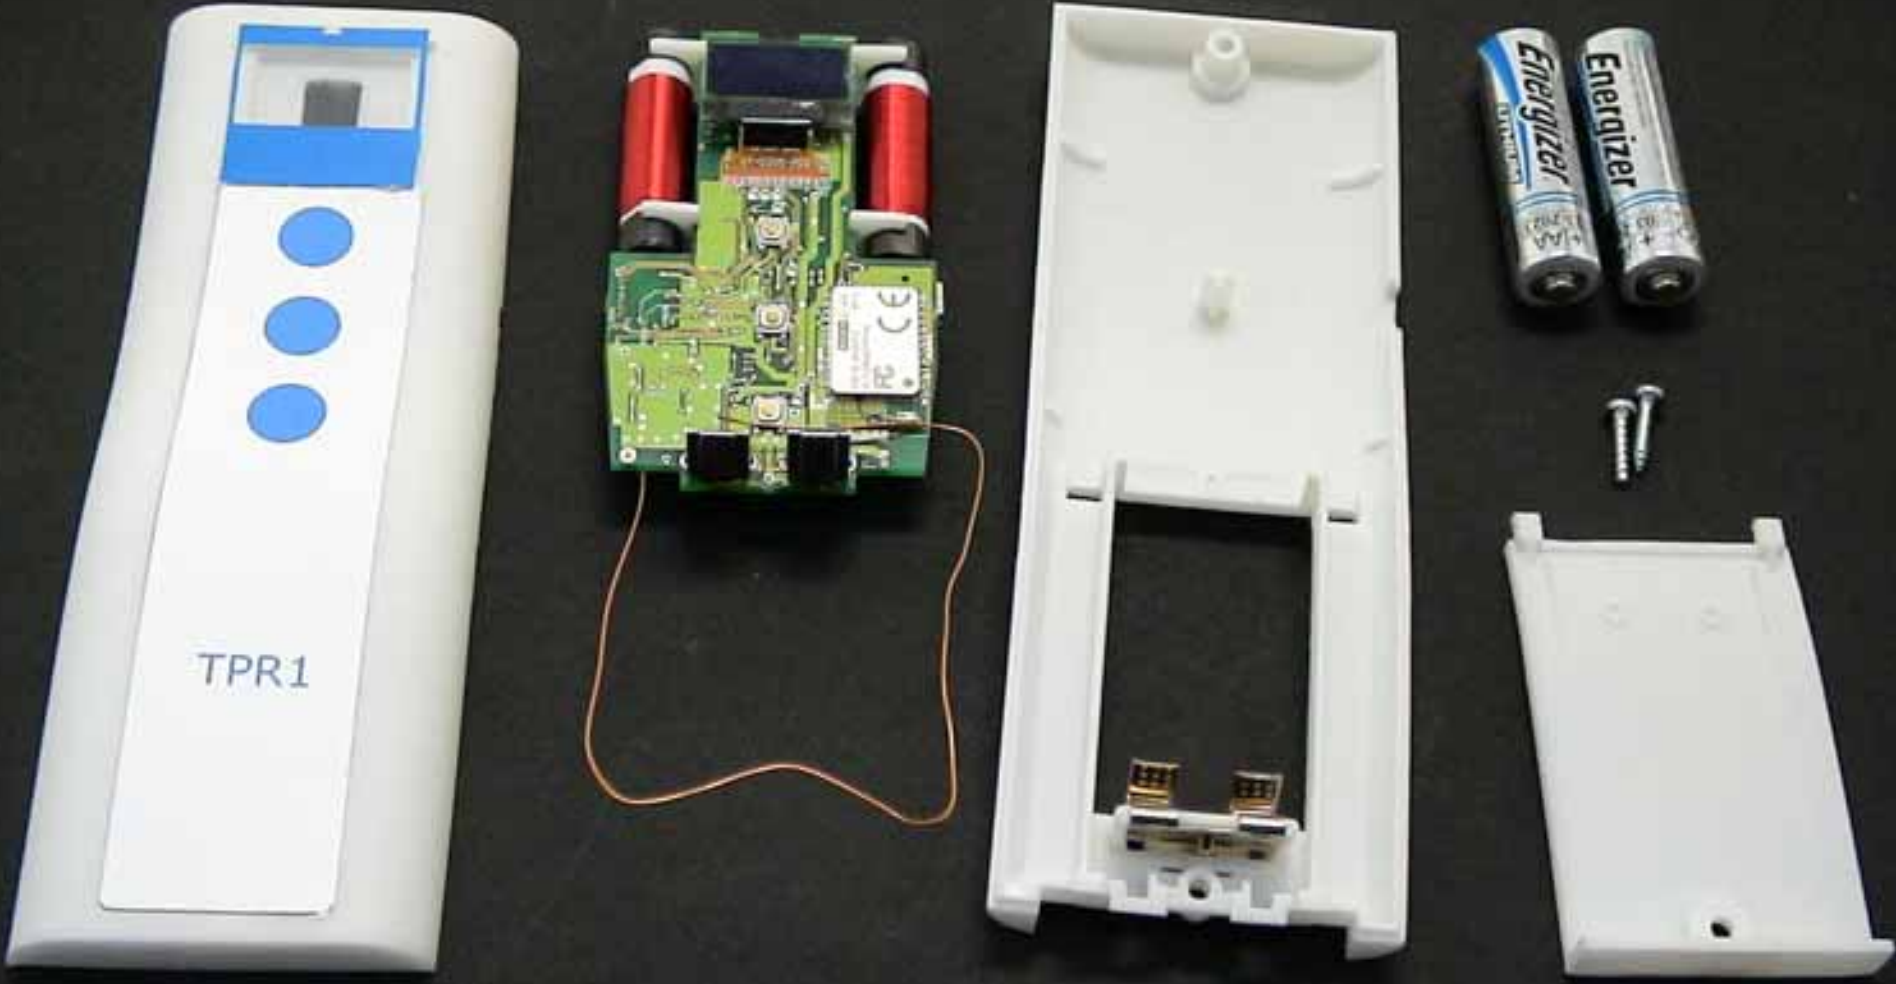

DUT apart (top)

DUT apart (bottom)

PCB (top)

PCB (bottom)

bluegiga

FCC ID: QOQWT12 WT12

IC: 5123A-BGTWT12A

FC