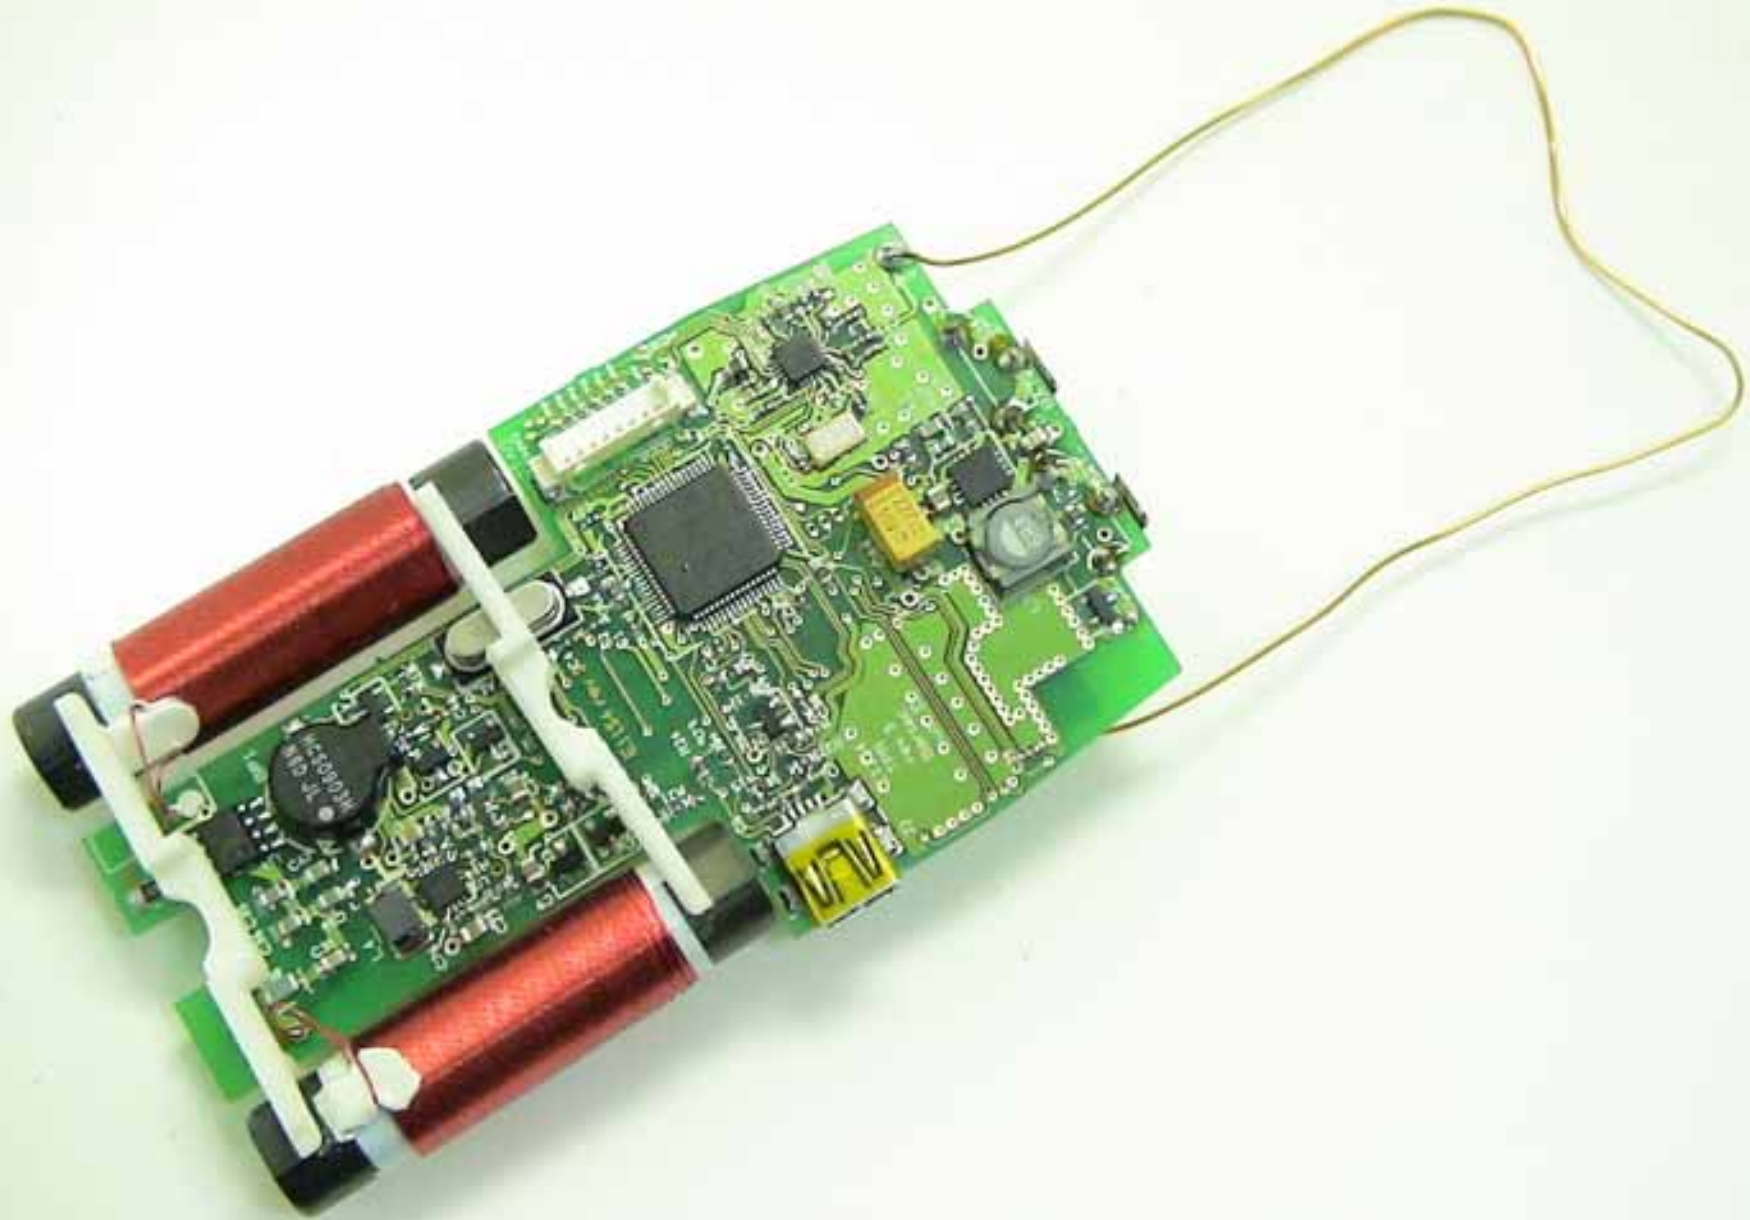

DUT apart (top)

DUT apart (bottom)

PCB (top)

PCB (bottom)

bluegiga

FCC ID: QOQWT12 WT12

IC: 5123A-BGTWT12A

FC

CE