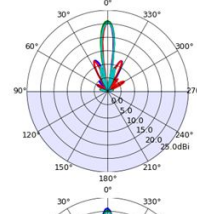

[Wave-Pro] antenna measurement

1. Antenna type: PIFA

	Peak gain (dBi)	Model name
2460MHz	6.8	117-04063

1. Antenna type: Dish

5.150GHz

5.500GHz

5.850GHz

	Peak gain (dBi)	Model name
5150MHz	20.5	313-01265 313-01465
5500MHz	21	117-03751
5850MHz	22	

Wigig Az radiation pattern

1. Antenna type: Dish
2. EIRP: 67 dBm

Peak gain (dBi)	Model
46	313-01265
	313-01465
	113-00877

[GPS]

1. Antenna type: patch

	Peak gain (dBi)	Model name
1575MHz	4.5	117-03998

Manufacturer: Ubiquiti Inc.