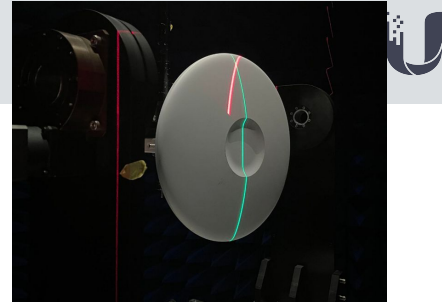

[Wave-Pro] antenna measurement

1. Antenna type: PIFA

	Peak gain (dBi)	Model name
2460MHz	6.8	117-04063

1. Antenna type: Dish

5.150GHz

5.500GHz

5.850GHz

	Peak gain (dBi)	Model name
5150MHz	20.5	313-01265 313-01465
5500MHz	21	117-03751
5850MHz	22	

Wigig Az radiation pattern

1. Antenna type: Dish
2. EIRP: 67 dBm

Peak gain (dBi)	Model
46	313-01265
	313-01465
	113-00877

[GPS]

1. Antenna type: patch

	Peak gain (dBi)	Model name
1575MHz	4.5	117-03998

Manufacturer: Ubiquiti Inc.