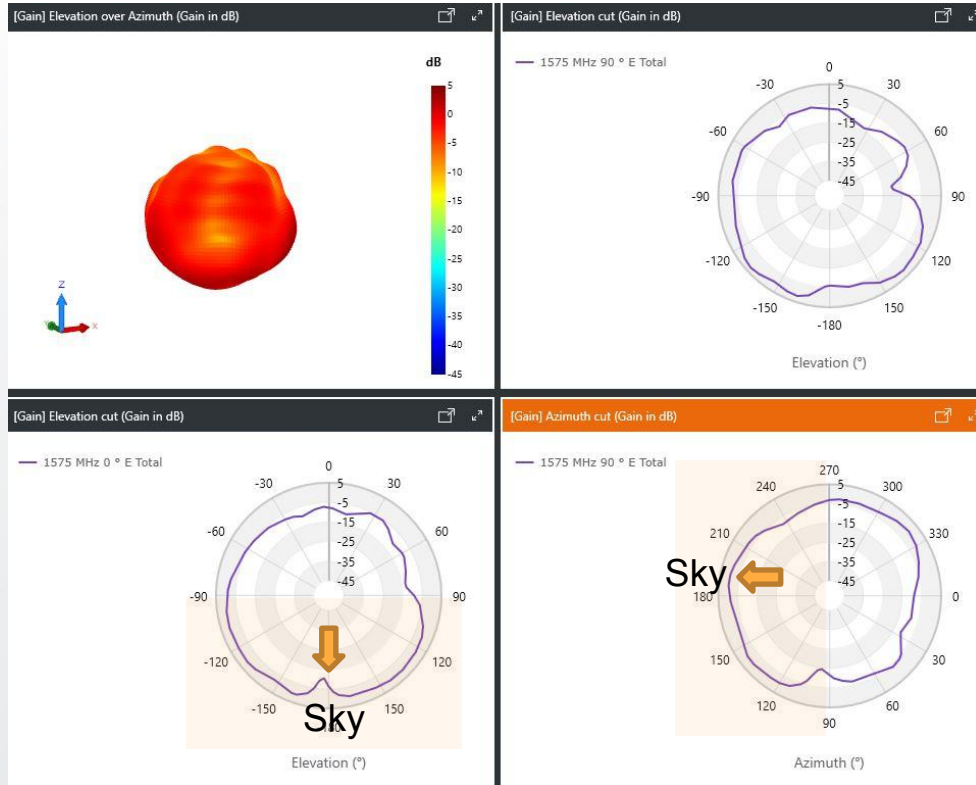

[Wave-Pro] antenna measurement

1. Antenna type: PIFA

	Peak gain (dBi)	Model name
2460MHz	6.8	117-04063

1. Antenna type: Dish

5.150GHz

5.500GHz

5.850GHz

	Peak gain (dBi)	Model name
5150MHz	20.5	313-01265 313-01465
5500MHz	21	117-03751
5850MHz	22	

Wigig Az radiation pattern

1. Antenna type: Dish
2. EIRP: 67 dBm

Peak gain (dBi)	Model
46	313-01265
	313-01465
	113-00877

[GPS]

1. Antenna type: patch

	Peak gain (dBi)	Model name
1575MHz	4.5	117-03998

Manufacturer: Ubiquiti Inc.