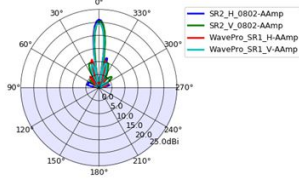

[Wave-Pro] antenna measurement

1. Antenna type: PIFA

	Peak gain (dBi)	Model name
2460MHz	6.8	117-04063

1. Antenna type: Dish

5.150GHz

5.500GHz

5.850GHz

	Peak gain (dBi)	Model name
5150MHz	20.5	313-01265 313-01465
5500MHz	21	117-03751
5850MHz	22	

Wigig Az radiation pattern

1. Antenna type: Dish
2. EIRP: 67 dBm

Peak gain (dBi)	Model
46	313-01265
	313-01465
	113-00877

[GPS]

1. Antenna type: patch

	Peak gain (dBi)	Model name
1575MHz	4.5	117-03998

Manufacturer: Ubiquiti Inc.