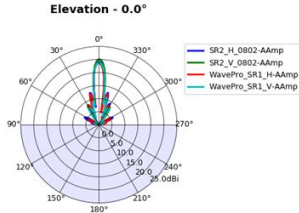

[Wave-Pro] antenna measurement

1. Antenna type: PIFA

	Peak gain (dBi)	Model name
2460MHz	6.8	117-04063

1. Antenna type: Dish

5.150GHz

5.500GHz

5.850GHz

	Peak gain (dBi)	Model name
5150MHz	20.5	313-01265 313-01465
5500MHz	21	117-03751
5850MHz	22	

Wigig Az radiation pattern

1. Antenna type: Dish
2. EIRP: 67 dBm

Peak gain (dBi)	Model
46	313-01265
	313-01465
	113-00877

[GPS]

1. Antenna type: patch

	Peak gain (dBi)	Model name
1575MHz	4.5	117-03998

Manufacturer: Ubiquiti Inc.