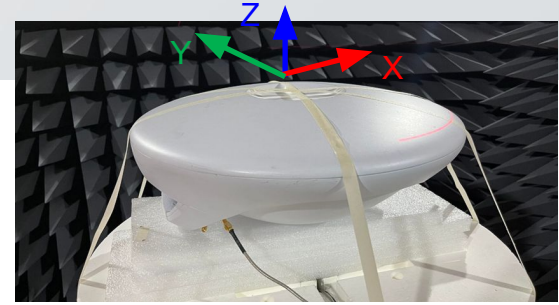

[Wave-Pro] antenna measurement

1. Antenna type: PIFA

	Peak gain (dBi)	Model name
2460MHz	6.8	117-04063

1. Antenna type: Dish

5.150GHz

5.500GHz

5.850GHz

	Peak gain (dBi)	Model name
5150MHz	20.5	313-01265 313-01465
5500MHz	21	117-03751
5850MHz	22	

Wigig Az radiation pattern

1. Antenna type: Dish
2. EIRP: 67 dBm

Peak gain (dBi)	Model
46	313-01265
	313-01465
	113-00877

[GPS]

1. Antenna type: patch

	Peak gain (dBi)	Model name
1575MHz	4.5	117-03998

Manufacturer: Ubiquiti Inc.