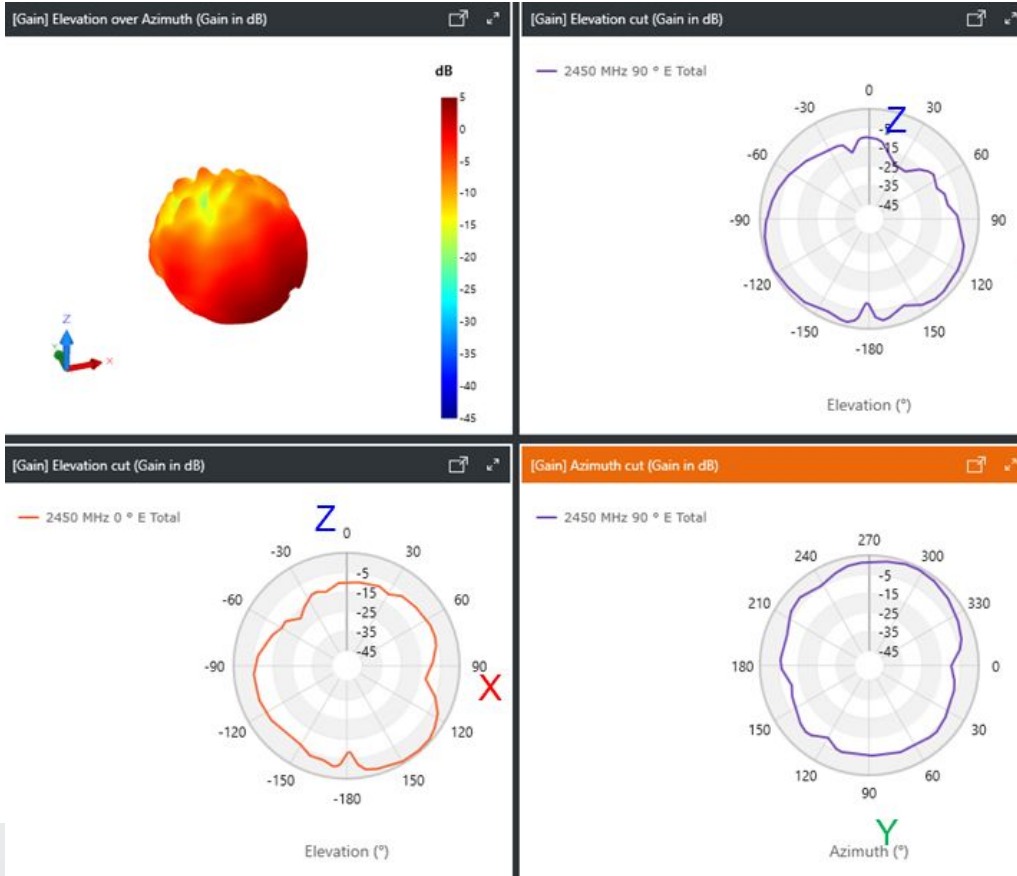

[Wave-Pro] antenna measurement

1. Antenna type: PIFA

	Peak gain (dBi)	Model name
2460MHz	6.8	117-04063

1. Antenna type: Dish

5.150GHz

5.500GHz

5.850GHz

	Peak gain (dBi)	Model name
5150MHz	20.5	313-01265 313-01465
5500MHz	21	117-03751
5850MHz	22	

Wigig Az radiation pattern

1. Antenna type: Dish
2. EIRP: 67 dBm

Peak gain (dBi)	Model
46	313-01265
	313-01465
	113-00877

[GPS]

1. Antenna type: patch

	Peak gain (dBi)	Model name
1575MHz	4.5	117-03998

Manufacturer: Ubiquiti Inc.