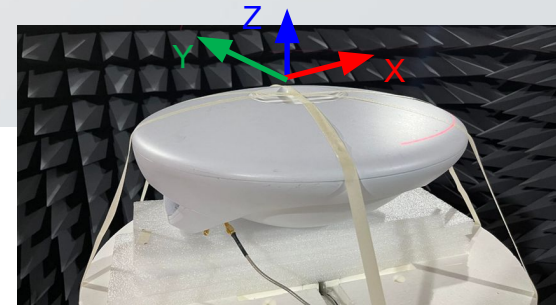

[Wave-Pro] antenna measurement

1. Antenna type: PIFA

	Peak gain (dBi)	Model name
2460MHz	6.8	117-04063

1. Antenna type: Dish

5.150GHz

5.500GHz

5.850GHz

	Peak gain (dBi)	Model name
5150MHz	20.5	313-01265 313-01465
5500MHz	21	117-03751
5850MHz	22	

Wigig Az radiation pattern

1. Antenna type: Dish
2. EIRP: 67 dBm

Peak gain (dBi)	Model
46	313-01265
	313-01465
	113-00877

[GPS]

1. Antenna type: patch

	Peak gain (dBi)	Model name
1575MHz	4.5	117-03998

Manufacturer: Ubiquiti Inc.