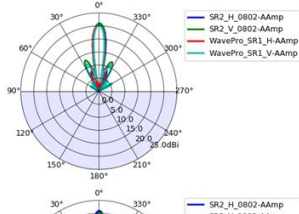

[Wave-Pro] antenna measurement

1. Antenna type: PIFA

	Peak gain (dBi)	Model name
2460MHz	6.8	117-04063

1. Antenna type: Dish

5.150GHz

5.500GHz

5.850GHz

	Peak gain (dBi)	Model name
5150MHz	20.5	313-01265 313-01465
5500MHz	21	117-03751
5850MHz	22	

Wigig Az radiation pattern

1. Antenna type: Dish
2. EIRP: 67 dBm

Peak gain (dBi)	Model
46	313-01265
	313-01465
	113-00877

[GPS]

1. Antenna type: patch

	Peak gain (dBi)	Model name
1575MHz	4.5	117-03998

Manufacturer: Ubiquiti Inc.