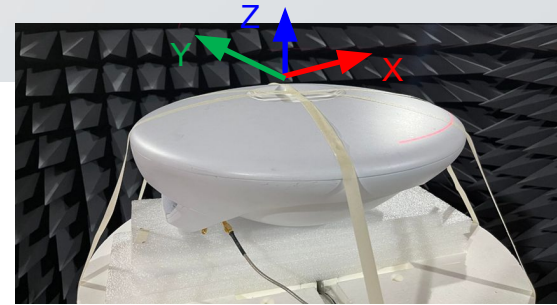

[Wave-Pro] antenna measurement

1. Antenna type: PIFA

	Peak gain (dBi)	Model name
2460MHz	6.8	117-04063

1. Antenna type: Dish

5.150GHz

5.500GHz

5.850GHz

	Peak gain (dBi)	Model name
5150MHz	20.5	313-01265 313-01465
5500MHz	21	117-03751
5850MHz	22	

Wigig Az radiation pattern

1. Antenna type: Dish
2. EIRP: 67 dBm

Peak gain (dBi)	Model
46	313-01265
	313-01465
	113-00877

[GPS]

1. Antenna type: patch

	Peak gain (dBi)	Model name
1575MHz	4.5	117-03998

Manufacturer: Ubiquiti Inc.