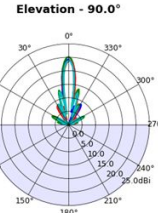

[Wave-Pro] antenna measurement

1. Antenna type: PIFA

	Peak gain (dBi)	Model name
2460MHz	6.8	117-04063

1. Antenna type: Dish

5.150GHz

5.500GHz

5.850GHz

	Peak gain (dBi)	Model name
5150MHz	20.5	313-01265 313-01465
5500MHz	21	117-03751
5850MHz	22	

Wigig Az radiation pattern

1. Antenna type: Dish
2. EIRP: 67 dBm

Peak gain (dBi)	Model
46	313-01265
	313-01465
	113-00877

[GPS]

1. Antenna type: patch

	Peak gain (dBi)	Model name
1575MHz	4.5	117-03998

Manufacturer: Ubiquiti Inc.