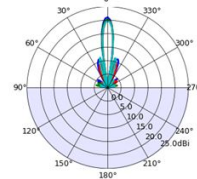

[Wave-Pro] antenna measurement

1. Antenna type: PIFA

	Peak gain (dBi)	Model name
2460MHz	6.8	117-04063

1. Antenna type: Dish

5.150GHz

5.500GHz

5.850GHz

	Peak gain (dBi)	Model name
5150MHz	20.5	313-01265 313-01465
5500MHz	21	117-03751
5850MHz	22	

Wigig Az radiation pattern

1. Antenna type: Dish
2. EIRP: 67 dBm

Peak gain (dBi)	Model
46	313-01265
	313-01465
	113-00877

[GPS]

1. Antenna type: patch

	Peak gain (dBi)	Model name
1575MHz	4.5	117-03998

Manufacturer: Ubiquiti Inc.