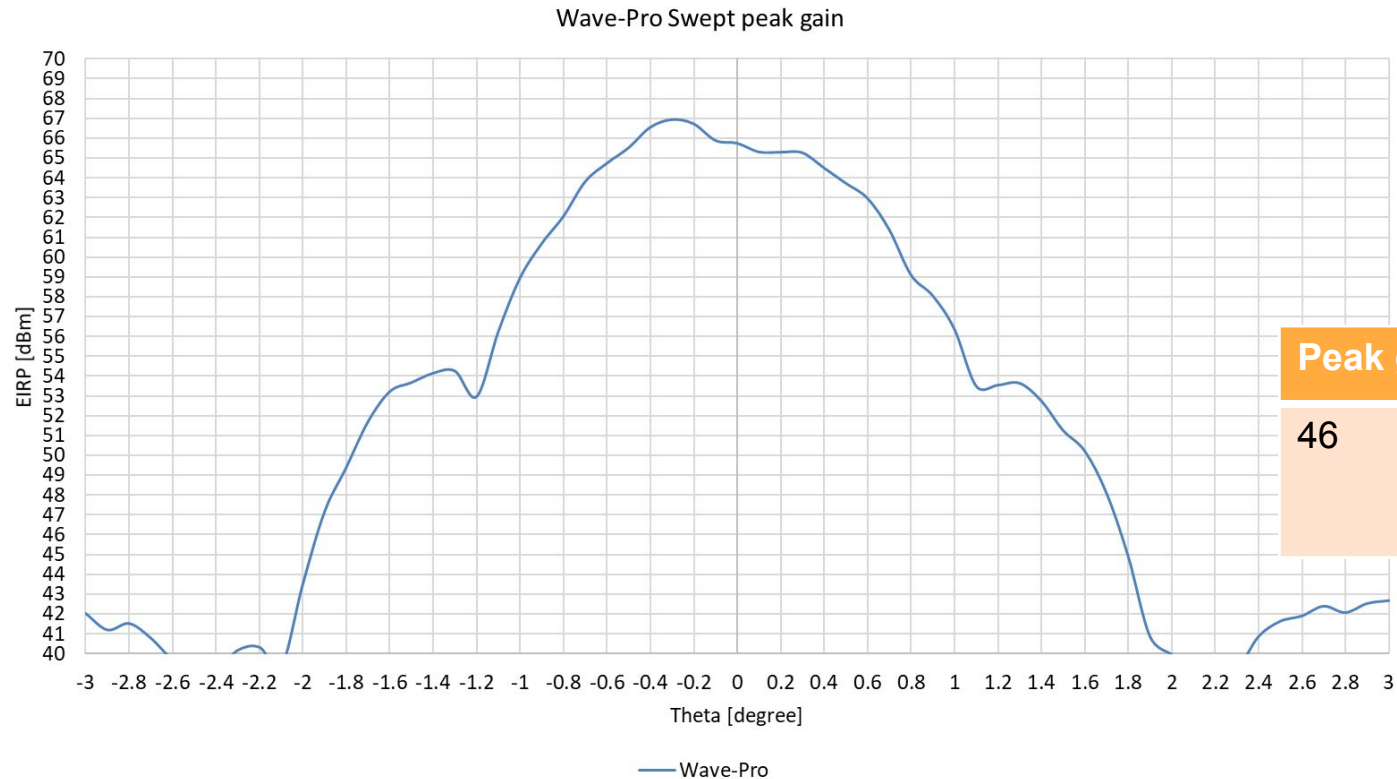

[Wave-Pro] antenna measurement

1. Antenna type: PIFA

	Peak gain (dBi)	Model name
2460MHz	6.8	117-04063

1. Antenna type: Dish

5.150GHz

5.500GHz

5.850GHz

	Peak gain (dBi)	Model name
5150MHz	20.5	313-01265 313-01465
5500MHz	21	117-03751
5850MHz	22	

Wigig Az radiation pattern

1. Antenna type: Dish
2. EIRP: 67 dBm

Peak gain (dBi)	Model
46	313-01265
	313-01465
	113-00877

[GPS]

1. Antenna type: patch

	Peak gain (dBi)	Model name
1575MHz	4.5	117-03998

Manufacturer: Ubiquiti Inc.