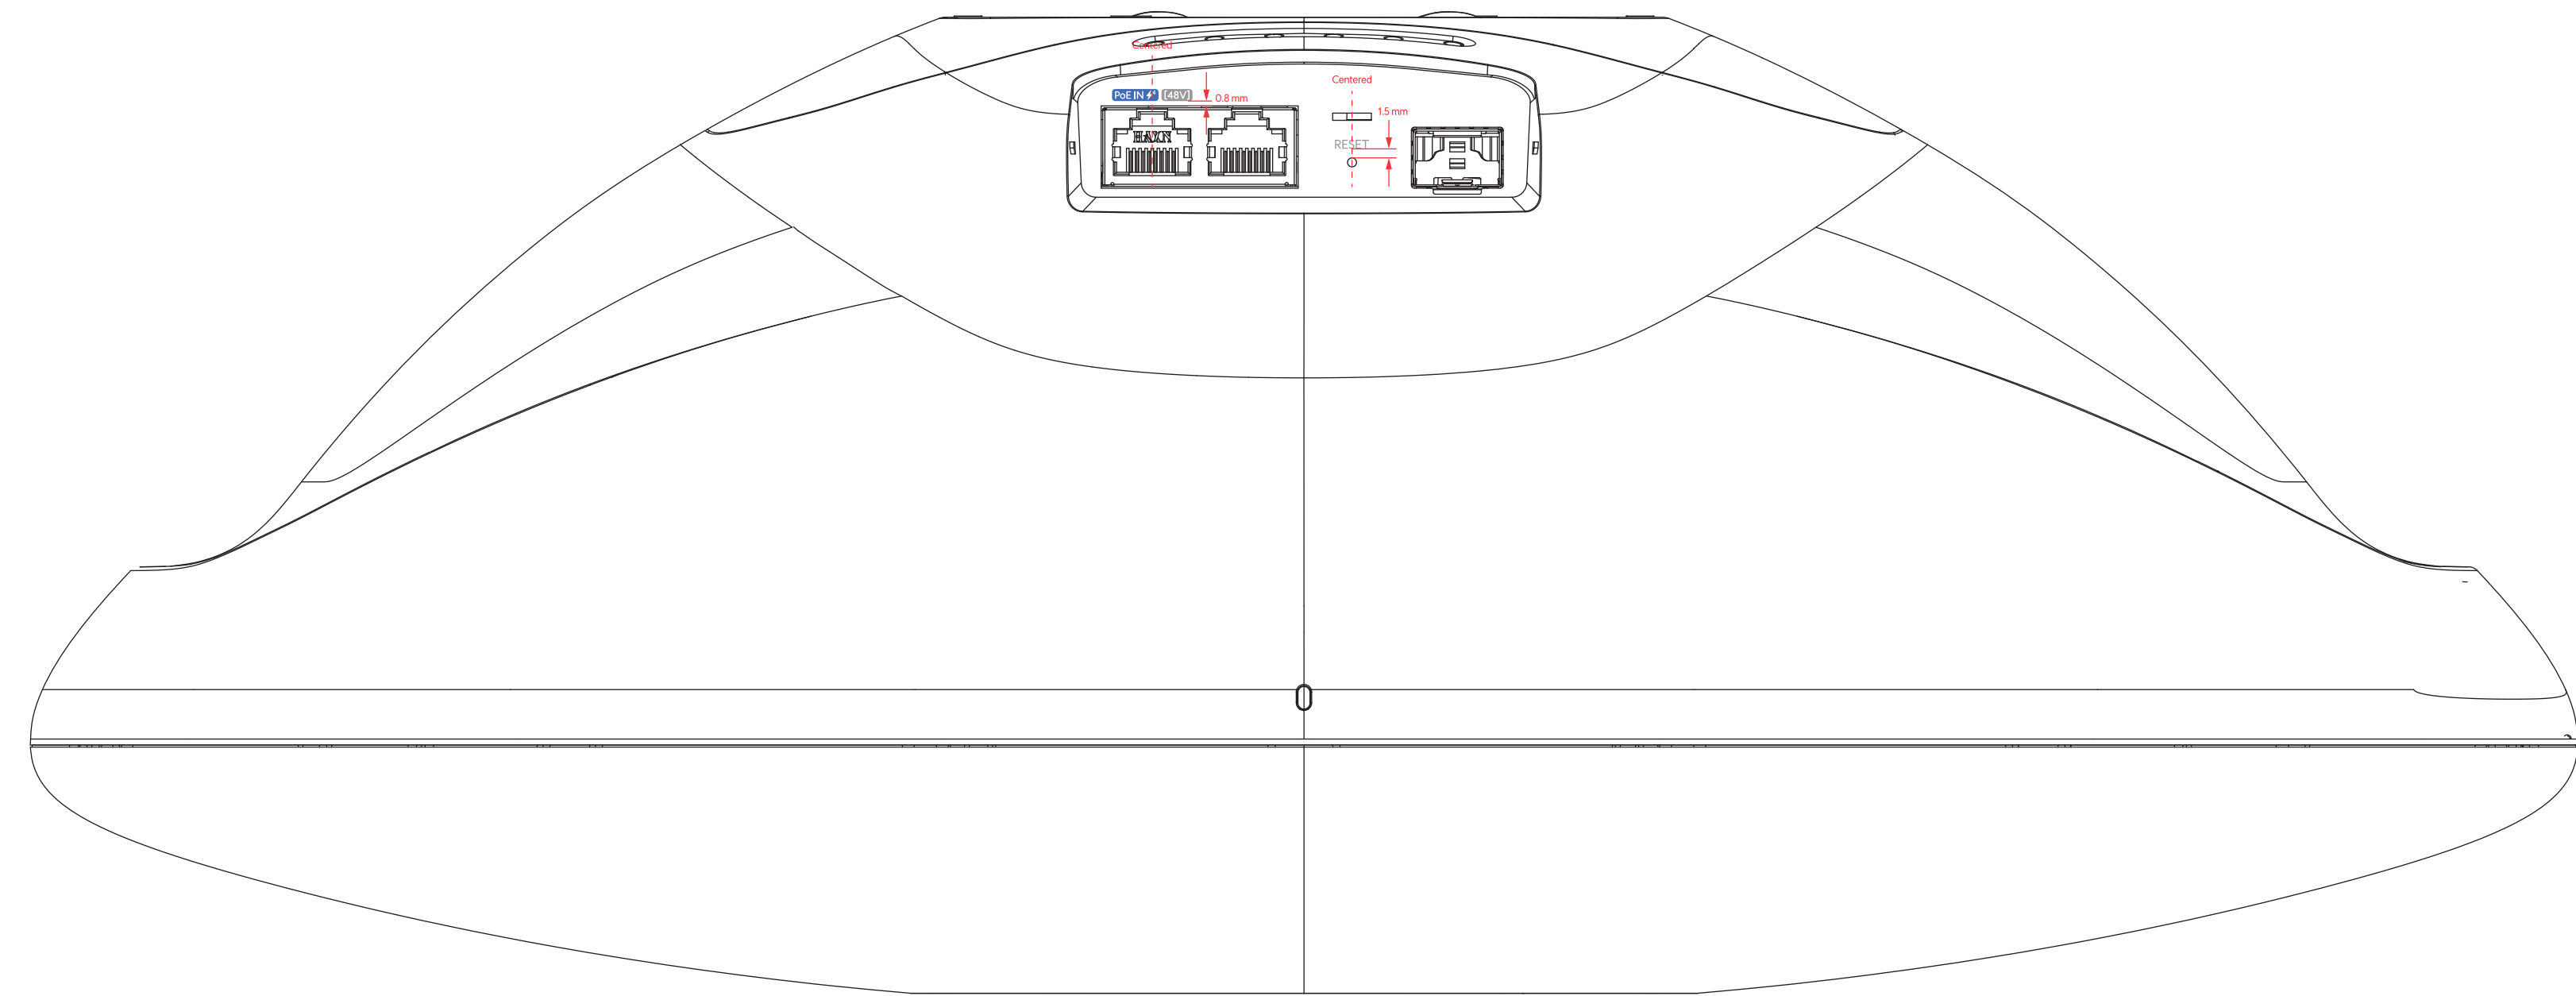

	File Name: Wave-Pro Device Artwork	Area Number: 320-0181	Color:
	Date: 12/5/2022	Artwork P/N: 385-0088D-01	  
	Designer: Jennie Chung	Revision Note: v01-New Artwork	  
	ME/PM: Willie Luo/Henry Lee		

Wave Pro

0 1 2 3 LINE GPS