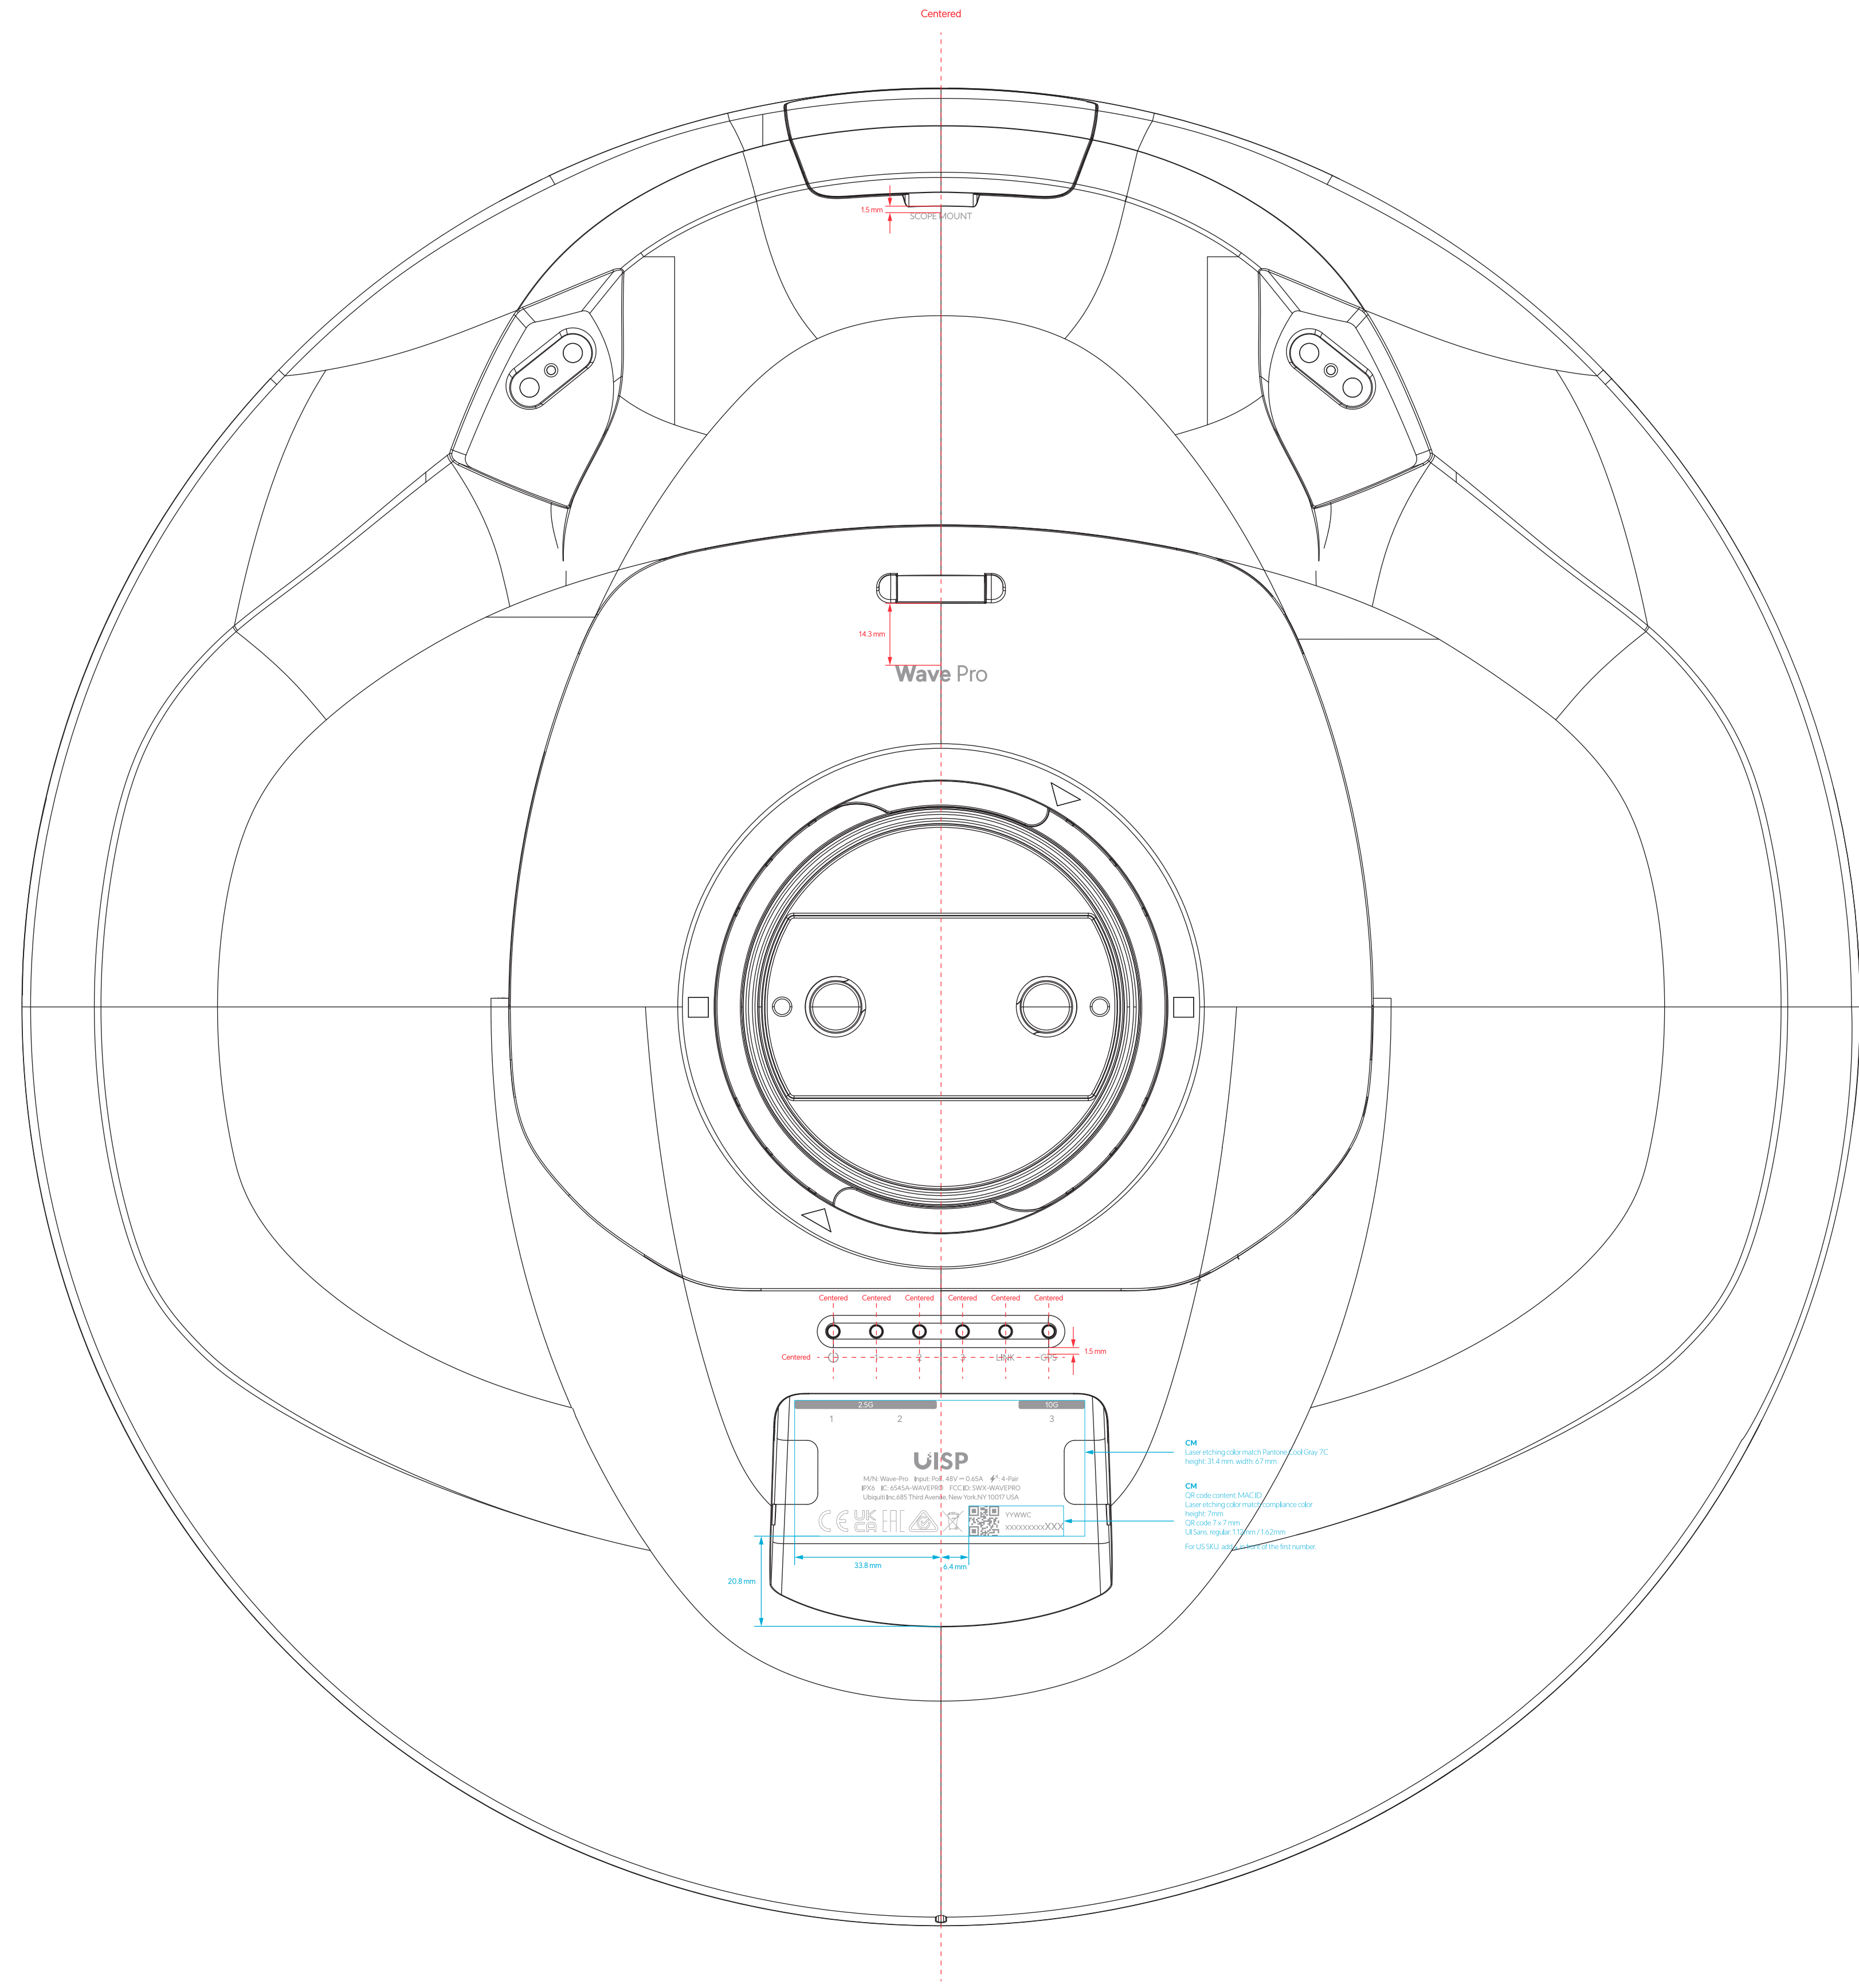

	File Name: Wave-Pro Device Artwork	Area Number: 320-0181	Color:
	Date: 12/5/2022	Artwork P/N: 385-0088D-01	  
	Designer: Jennie Chung	Revision Note: v01-New Artwork	  
	ME/PM: Willie Luo/Henry Lee		

Wave Pro

0 1 2 3 LINE GPS