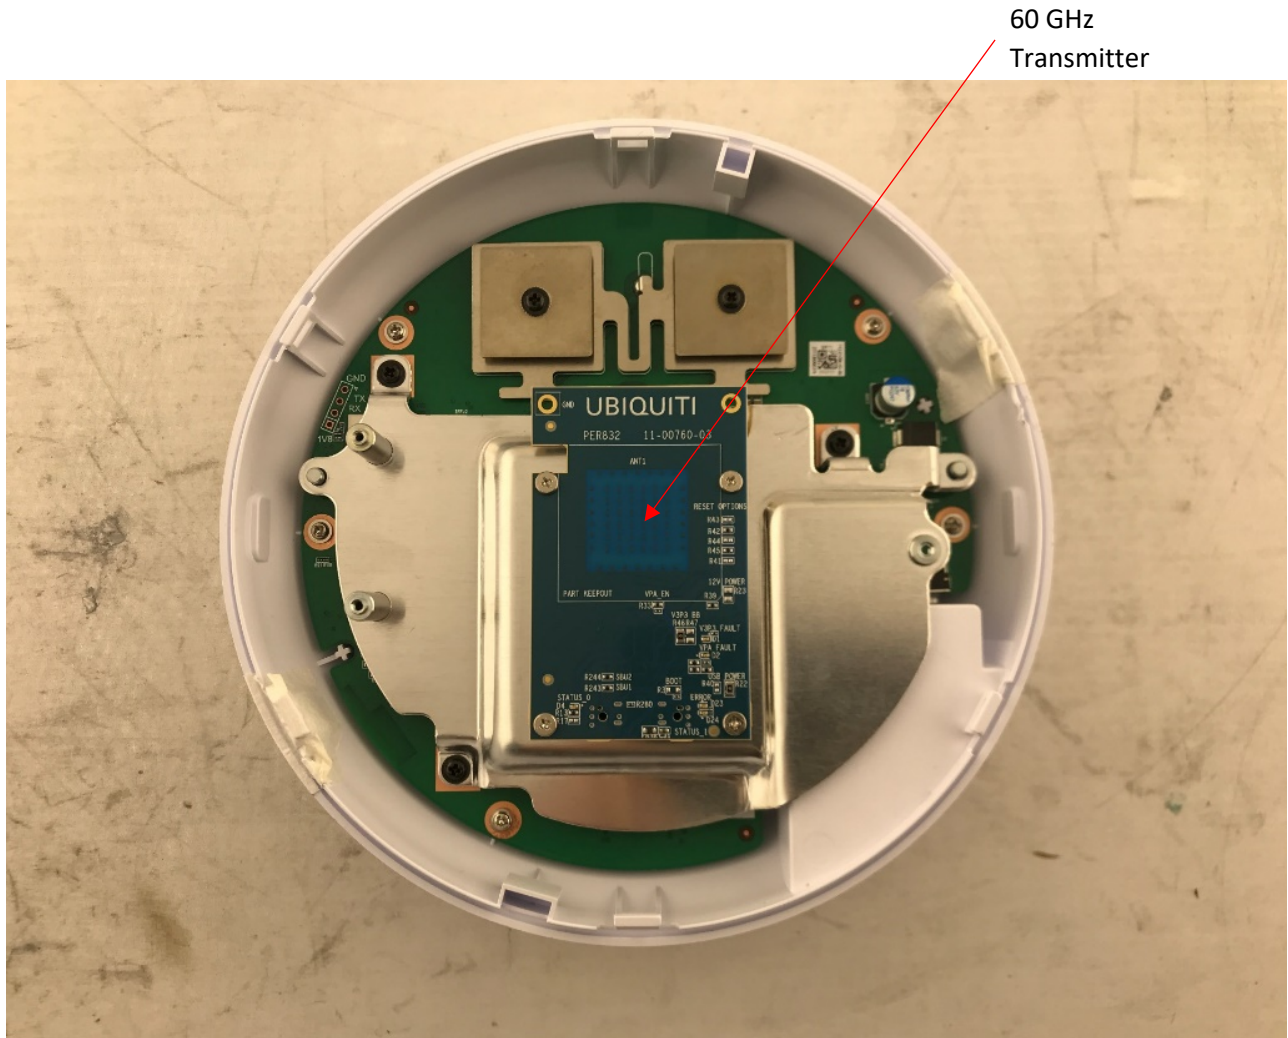

60 GHz  
Antenna

60 GHz  
Antenna

Photograph 1: Internal View of DUT With Front Cover Off

Photograph 2: Internal View of DUT with Reflective Antenna Removed

Photograph 3: Internal View of 60 GHz PCB Top

Photograph 4: Internal View of 60 GHz PCB Bottom

Photograph 5: Internal View of DUT With 60 GHz PCB Off