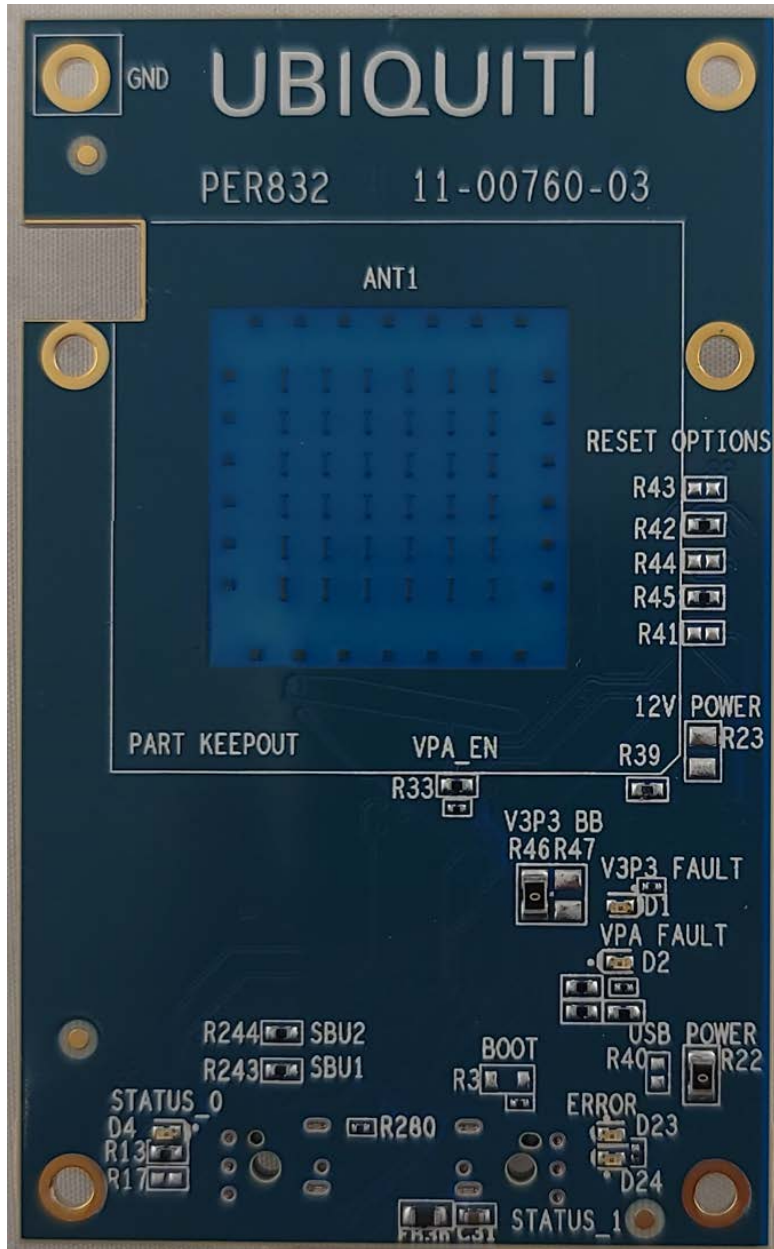

60 GHz  
Antenna

60 GHz  
Antenna

Photograph 1: Internal View of DUT With Front Cover Off

Photograph 2: Internal View of DUT with Reflective Antenna Removed

Photograph 3: Internal View of 60 GHz PCB Top

Photograph 4: Internal View of 60 GHz PCB Bottom

Photograph 5: Internal View of DUT With 60 GHz PCB Off