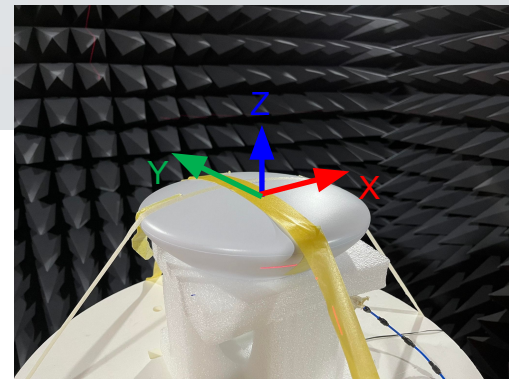

[Wave-Nano] antenna measurement

1. Antenna type: PIFA

Peak gain (dBi)	Model name
6.2	117-04063

WiFi

1. Antenna type: Patch

Peak gain (dBi)

19

Model

313-01240
313-01241
117-00823

Wigig Az radiation pattern

1. Antenna type: Dish
2. EIRP: 60.5 dBm

Peak gain (dBi)	Model
41	313-01240 313-01241 11-00760

GPS

1. Antenna type: patch

Peak gain (dBi)	Model
4.8	325-00823