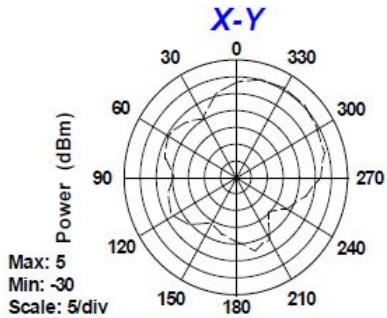

313-01240
313-01241
117-00823

Wigig Az radiation pattern

1. Antenna type: Dish
2. EIRP: 60.5 dBm

Peak gain (dBi)	Model
41	313-01240 313-01241 11-00760

GPS

1. Antenna type: patch

Peak gain (dBi)	Model
4.8	325-00823