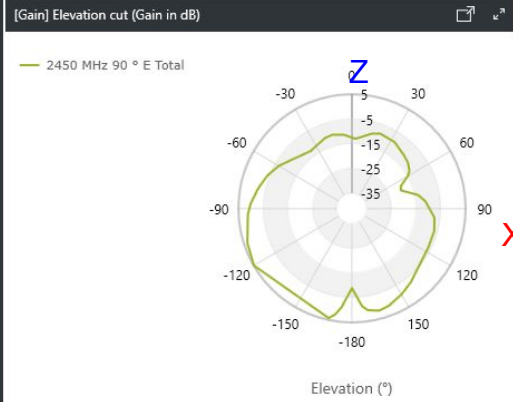

[Wave-Nano] antenna measurement

1. Antenna type: PIFA

Peak gain (dBi)	Model name
6.2	117-04063

WiFi

1. Antenna type: Patch

Peak gain (dBi)

19

Model

313-01240
313-01241
117-00823

Wigig Az radiation pattern

1. Antenna type: Dish
2. EIRP: 60.5 dBm

Peak gain (dBi)	Model
41	313-01240 313-01241 11-00760

GPS

1. Antenna type: patch

Peak gain (dBi)	Model
4.8	325-00823