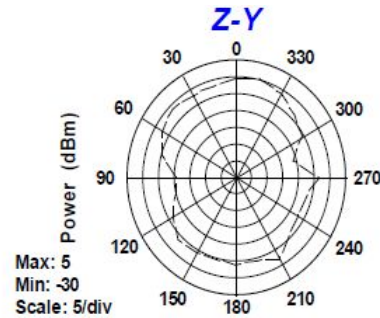

313-01240
313-01241
117-00823

Wigig Az radiation pattern

1. Antenna type: Dish
2. EIRP: 60.5 dBm

Peak gain (dBi)	Model
41	313-01240 313-01241 11-00760

GPS

1. Antenna type: patch

Peak gain (dBi)	Model
4.8	325-00823