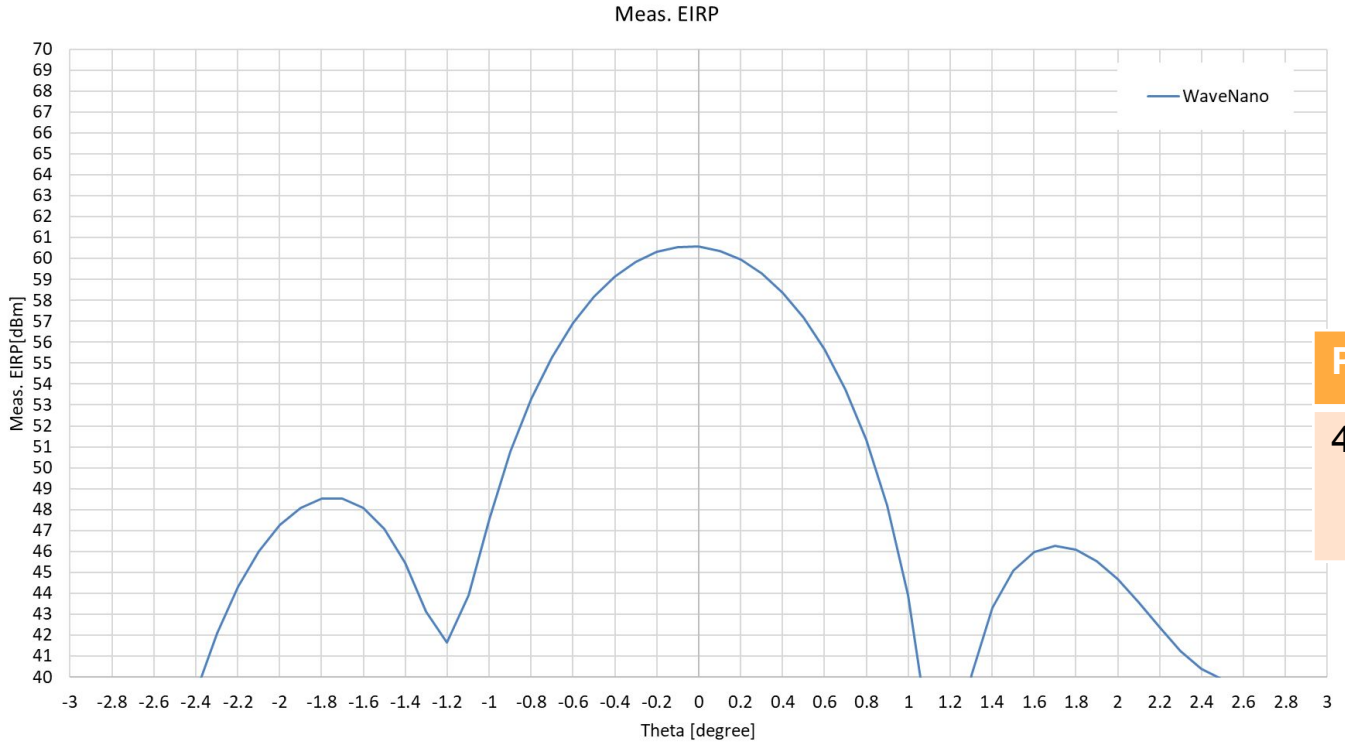

[Wave-Nano] antenna measurement

1. Antenna type: PIFA

Peak gain (dBi)	Model name
6.2	117-04063

WiFi

1. Antenna type: Patch

Peak gain (dBi)

19

Model

313-01240
313-01241
117-00823

Wigig Az radiation pattern

1. Antenna type: Dish
2. EIRP: 60.5 dBm

Peak gain (dBi)	Model
41	313-01240 313-01241 11-00760

GPS

1. Antenna type: patch

Peak gain (dBi)	Model
4.8	325-00823