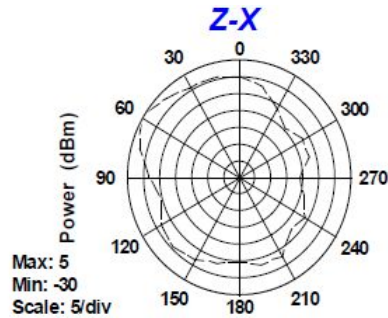

313-01240
313-01241
117-00823

Wigig Az radiation pattern

1. Antenna type: Dish
2. EIRP: 60.5 dBm

Peak gain (dBi)	Model
41	313-01240 313-01241 11-00760

GPS

1. Antenna type: patch

Peak gain (dBi)	Model
4.8	325-00823