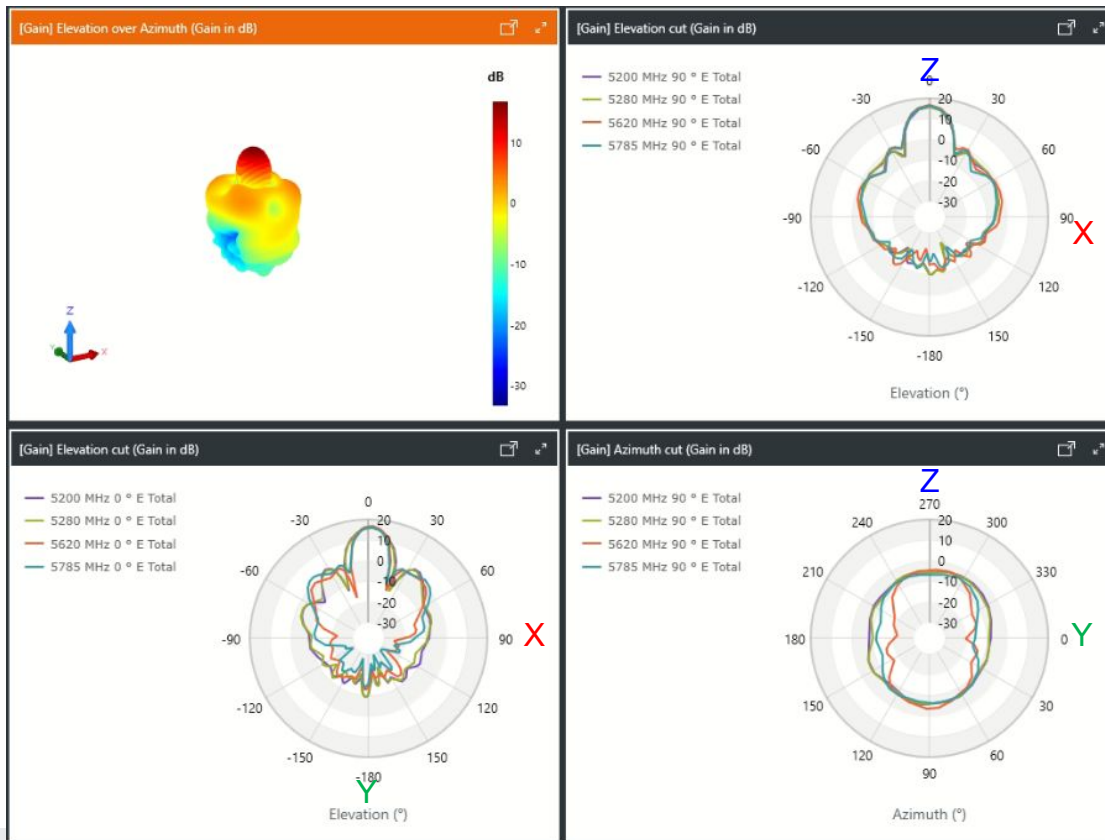

[Wave-Nano] antenna measurement

1. Antenna type: PIFA

Peak gain (dBi)	Model name
6.2	117-04063

WiFi

1. Antenna type: Patch

Peak gain (dBi)

19

Model

313-01240
313-01241
117-00823

Wigig Az radiation pattern

1. Antenna type: Dish
2. EIRP: 60.5 dBm

Peak gain (dBi)	Model
41	313-01240 313-01241 11-00760

GPS

1. Antenna type: patch

Peak gain (dBi)	Model
4.8	325-00823