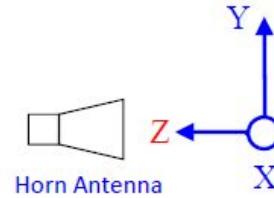

313-01240
313-01241
117-00823

Wigig Az radiation pattern

1. Antenna type: Dish
2. EIRP: 60.5 dBm

Peak gain (dBi)	Model
41	313-01240 313-01241 11-00760

GPS

1. Antenna type: patch

Peak gain (dBi)	Model
4.8	325-00823