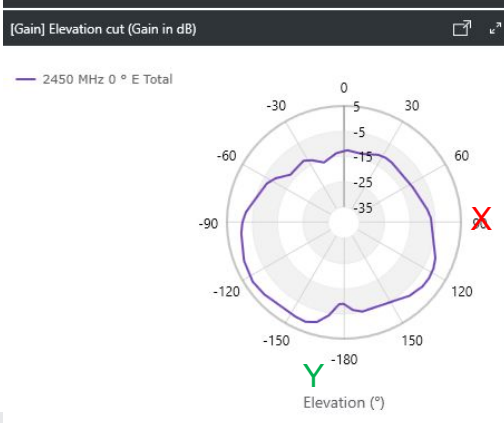

[Wave-Nano] antenna measurement

1. Antenna type: PIFA

Peak gain (dBi)	Model name
6.2	117-04063

WiFi

1. Antenna type: Patch

Peak gain (dBi)

19

Model

313-01240
313-01241
117-00823

Wigig Az radiation pattern

1. Antenna type: Dish
2. EIRP: 60.5 dBm

Peak gain (dBi)	Model
41	313-01240 313-01241 11-00760

GPS

1. Antenna type: patch

Peak gain (dBi)	Model
4.8	325-00823