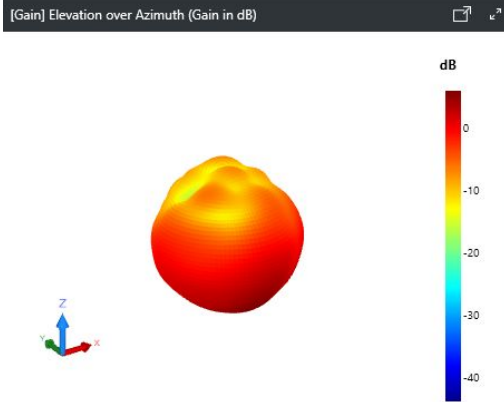

[Wave-Nano] antenna measurement

1. Antenna type: PIFA

Peak gain (dBi)	Model name
6.2	117-04063

WiFi

1. Antenna type: Patch

Peak gain (dBi)

19

Model