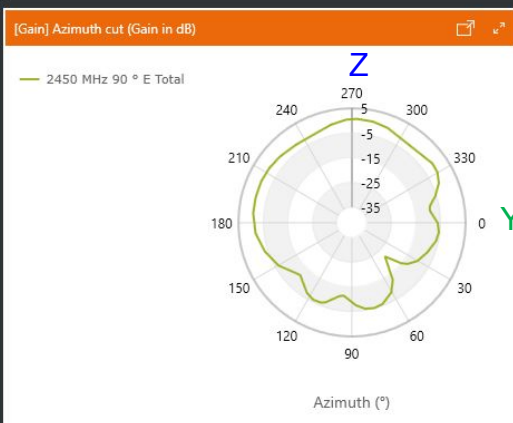

[Wave-Nano] antenna measurement

1. Antenna type: PIFA

Peak gain (dBi)	Model name
6.2	117-04063

WiFi

1. Antenna type: Patch

Peak gain (dBi)

19

Model

313-01240
313-01241
117-00823

Wigig Az radiation pattern

1. Antenna type: Dish
2. EIRP: 60.5 dBm

Peak gain (dBi)	Model
41	313-01240 313-01241 11-00760

GPS

1. Antenna type: patch

Peak gain (dBi)	Model
4.8	325-00823