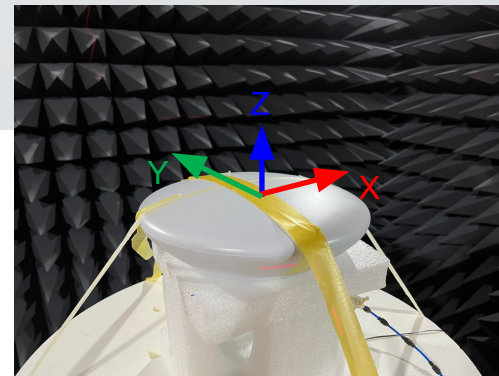

[Wave-Nano] antenna measurement

1. Antenna type: PIFA

Peak gain (dBi)	Model name
6.2	117-04063

WiFi

1. Antenna type: Patch

Peak gain (dBi)

19

Model

313-01240
313-01241
117-00823

Wigig Az radiation pattern

1. Antenna type: Dish
2. EIRP: 60.5 dBm

Peak gain (dBi)	Model
41	313-01240 313-01241 11-00760

GPS

1. Antenna type: patch

Peak gain (dBi)	Model
4.8	325-00823