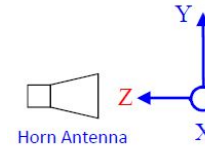

1. Antenna type: patch

	Peak gain (dBi)	Model name
1575MHz	3.5	325-00824