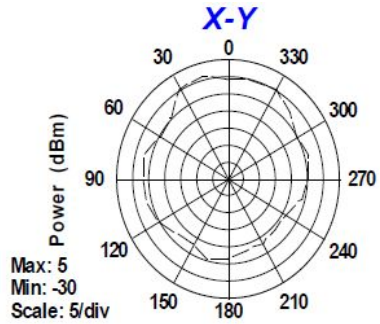

[Wave-LR] antenna measurement

1. Antenna type: printed PCB

	Peak gain (dBi)	Model name
2400MH Z	6.8	117-04603

1. Antenna type: patch

	Peak gain (dBi)	Model name
5.2GHz	21.7	313-01265
5.28GHz	21.7	313-01264
5.62GHz	21.4	117-03751
5.785GHz	22	

Wigig Az radiation pattern

1. Antenna type: Dish
2. EIRP: 67 dBm

Peak gain (dBi)	Model
46	313-01265
	313-01264
	11-00877

1. Antenna type: patch

	Peak gain (dBi)	Model name
1575MHz	3.5	325-00824

Manufacturer: Ubiquiti Inc.