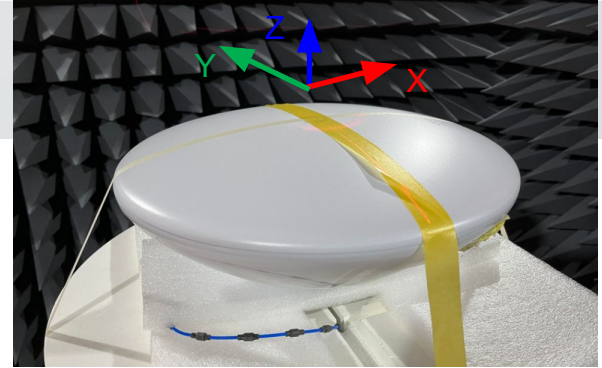

[Wave-LR] antenna measurement

1. Antenna type: printed PCB

	Peak gain (dBi)	Model name
2400MH Z	6.8	117-04603

1. Antenna type: patch

	Peak gain (dBi)	Model name
5.2GHz	21.7	313-01265
5.28GHz	21.7	313-01264
5.62GHz	21.4	117-03751
5.785GHz	22	

Wigig Az radiation pattern

1. Antenna type: Dish
2. EIRP: 67 dBm

Peak gain (dBi)	Model
46	313-01265
	313-01264
	11-00877

1. Antenna type: patch

	Peak gain (dBi)	Model name
1575MHz	3.5	325-00824

Manufacturer: Ubiquiti Inc.