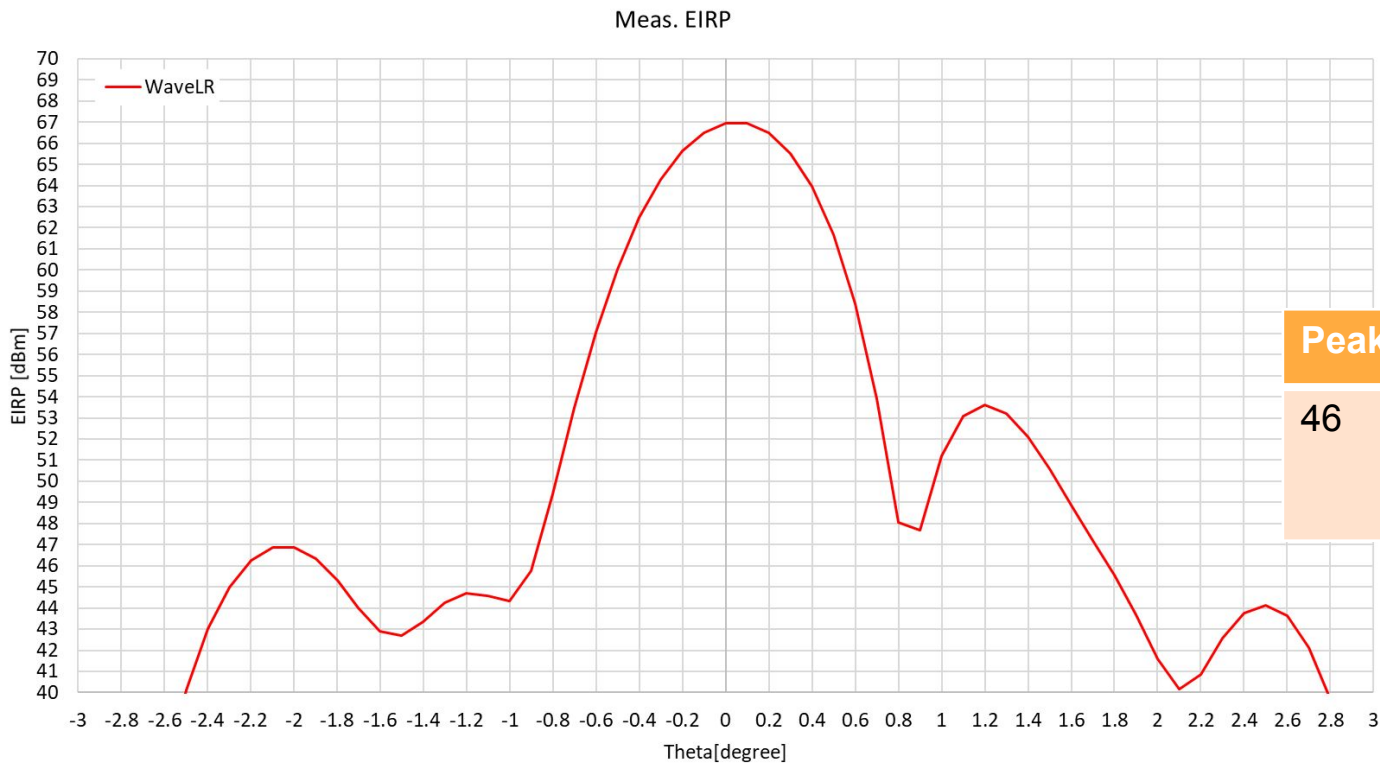

[Wave-LR] antenna measurement

1. Antenna type: printed PCB

	Peak gain (dBi)	Model name
2400MH Z	6.8	117-04603

1. Antenna type: patch

	Peak gain (dBi)	Model name
5.2GHz	21.7	313-01265
5.28GHz	21.7	313-01264
5.62GHz	21.4	117-03751
5.785GHz	22	

Wigig Az radiation pattern

1. Antenna type: Dish
2. EIRP: 67 dBm

Peak gain (dBi)	Model
46	313-01265
	313-01264
	11-00877

1. Antenna type: patch

	Peak gain (dBi)	Model name
1575MHz	3.5	325-00824

Manufacturer: Ubiquiti Inc.