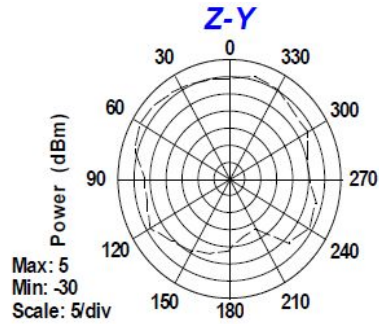

[Wave-LR] antenna measurement

1. Antenna type: printed PCB

	Peak gain (dBi)	Model name
2400MH Z	6.8	117-04603

1. Antenna type: patch

	Peak gain (dBi)	Model name
5.2GHz	21.7	313-01265
5.28GHz	21.7	313-01264
5.62GHz	21.4	117-03751
5.785GHz	22	

Wigig Az radiation pattern

1. Antenna type: Dish
2. EIRP: 67 dBm

Peak gain (dBi)	Model
46	313-01265
	313-01264
	11-00877

1. Antenna type: patch

	Peak gain (dBi)	Model name
1575MHz	3.5	325-00824

Manufacturer: Ubiquiti Inc.