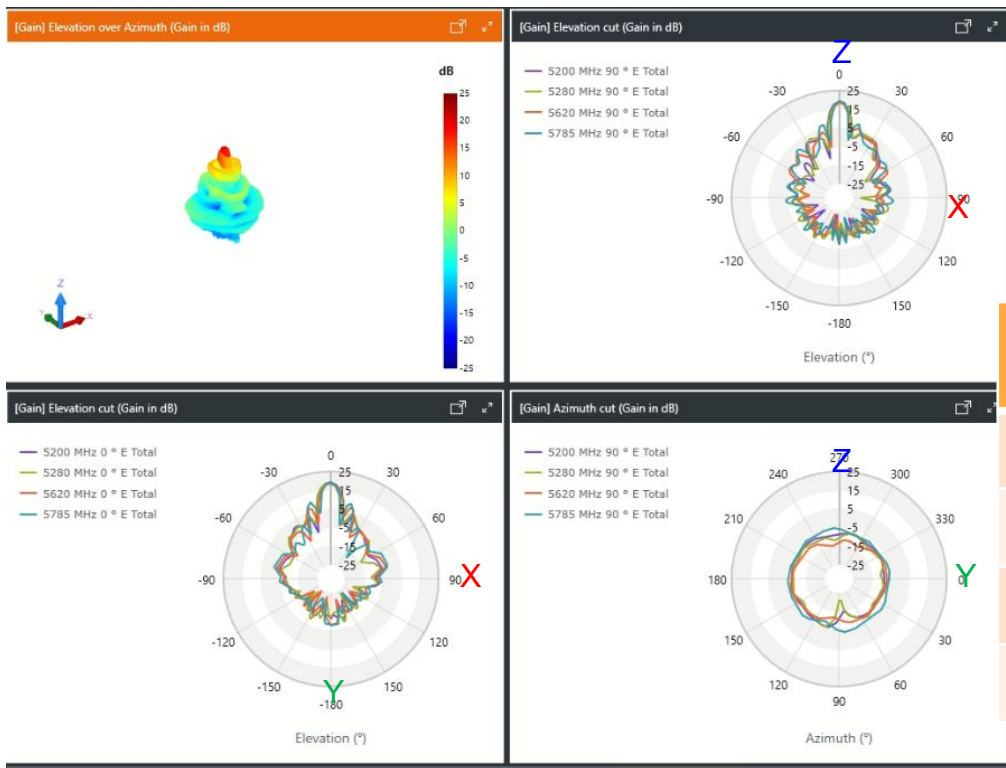

[Wave-LR] antenna measurement

1. Antenna type: printed PCB

	Peak gain (dBi)	Model name
2400MH Z	6.8	117-04603

1. Antenna type: patch

	Peak gain (dBi)	Model name
5.2GHz	21.7	313-01265
5.28GHz	21.7	313-01264
5.62GHz	21.4	117-03751
5.785GHz	22	

Wigig Az radiation pattern

1. Antenna type: Dish
2. EIRP: 67 dBm

Peak gain (dBi)	Model
46	313-01265
	313-01264
	11-00877

1. Antenna type: patch

	Peak gain (dBi)	Model name
1575MHz	3.5	325-00824

Manufacturer: Ubiquiti Inc.