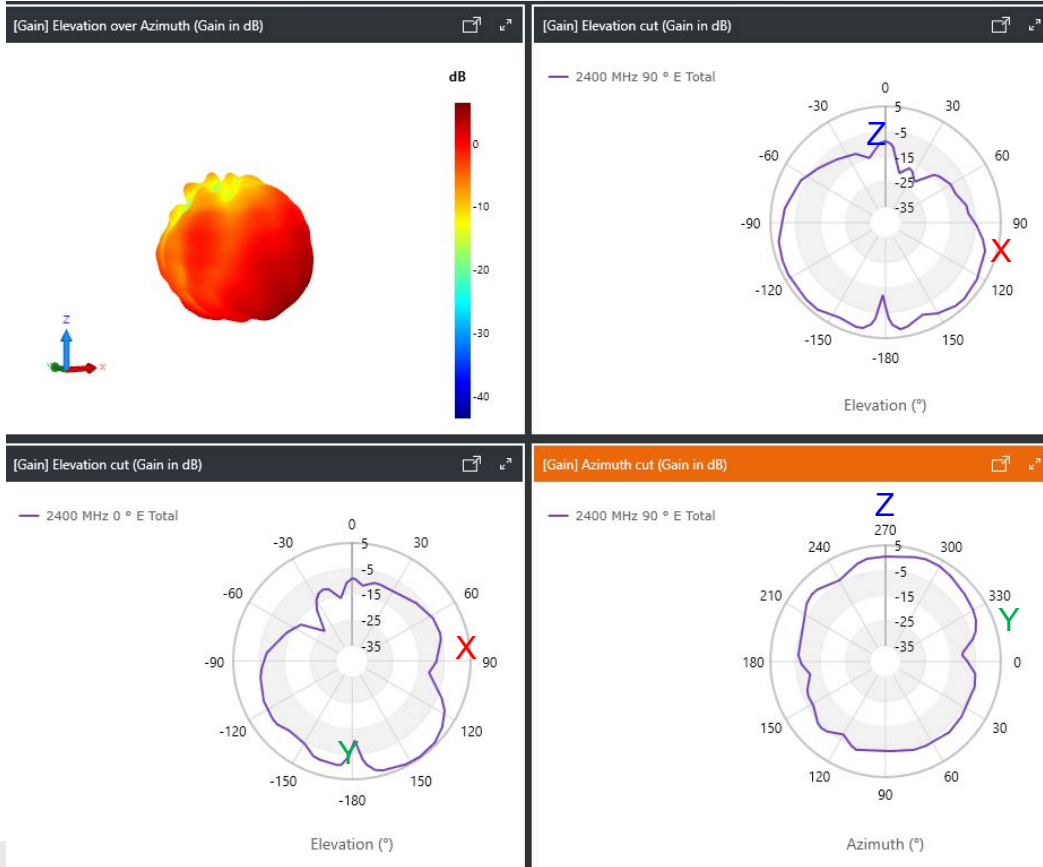

[Wave-LR] antenna measurement

1. Antenna type: printed PCB

	Peak gain (dBi)	Model name
2400MH Z	6.8	117-04603

1. Antenna type: patch

	Peak gain (dBi)	Model name
5.2GHz	21.7	313-01265
5.28GHz	21.7	313-01264
5.62GHz	21.4	117-03751
5.785GHz	22	

Wigig Az radiation pattern

1. Antenna type: Dish
2. EIRP: 67 dBm

Peak gain (dBi)	Model
46	313-01265
	313-01264
	11-00877

1. Antenna type: patch

	Peak gain (dBi)	Model name
1575MHz	3.5	325-00824

Manufacturer: Ubiquiti Inc.