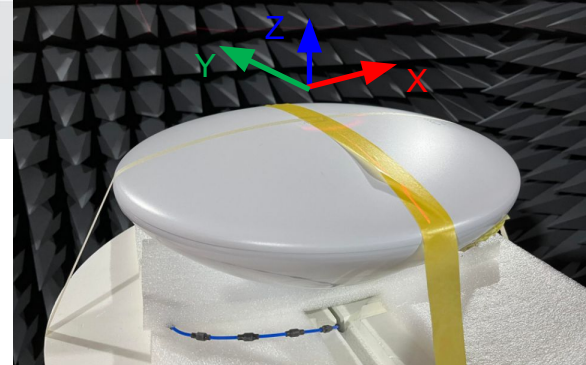

[Wave-LR] antenna measurement

1. Antenna type: printed PCB

	Peak gain (dBi)	Model name
2400MH Z	6.8	117-04603

1. Antenna type: patch

	Peak gain (dBi)	Model name
5.2GHz	21.7	313-01265
5.28GHz	21.7	313-01264
5.62GHz	21.4	117-03751
5.785GHz	22	

Wigig Az radiation pattern

1. Antenna type: Dish
2. EIRP: 67 dBm

Peak gain (dBi)	Model
46	313-01265
	313-01264
	11-00877

1. Antenna type: patch

	Peak gain (dBi)	Model name
1575MHz	3.5	325-00824

Manufacturer: Ubiquiti Inc.