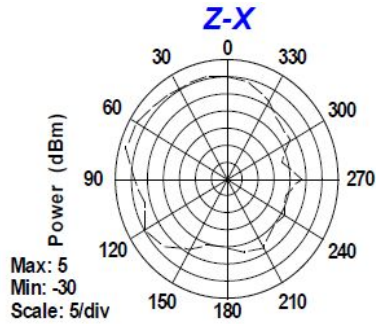

[Wave-LR] antenna measurement

1. Antenna type: printed PCB

	Peak gain (dBi)	Model name
2400MH Z	6.8	117-04603

1. Antenna type: patch

	Peak gain (dBi)	Model name
5.2GHz	21.7	313-01265
5.28GHz	21.7	313-01264
5.62GHz	21.4	117-03751
5.785GHz	22	

Wigig Az radiation pattern

1. Antenna type: Dish
2. EIRP: 67 dBm

Peak gain (dBi)	Model
46	313-01265
	313-01264
	11-00877

1. Antenna type: patch

	Peak gain (dBi)	Model name
1575MHz	3.5	325-00824

Manufacturer: Ubiquiti Inc.