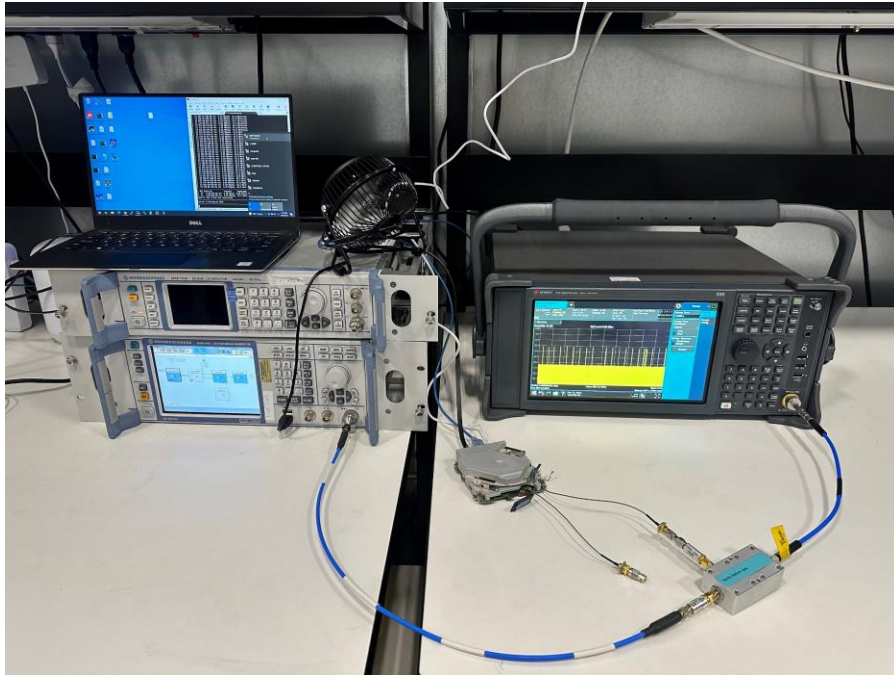

Photograph 1: View Test Set Up Radiated Emissions 30 – 1000 MHz

Photograph 2: View Test Set Up Radiated Emissions 1 – 17 GHz

Photograph 3: View Test Set Up Radiated Emissions 17 - 40 GHz

Photograph 4: View Test Set Up RF Conducted

Photograph 5: View Test Set Up DFS Conducted

Photograph 6: Front View Test Set Up AC Mains Conducted