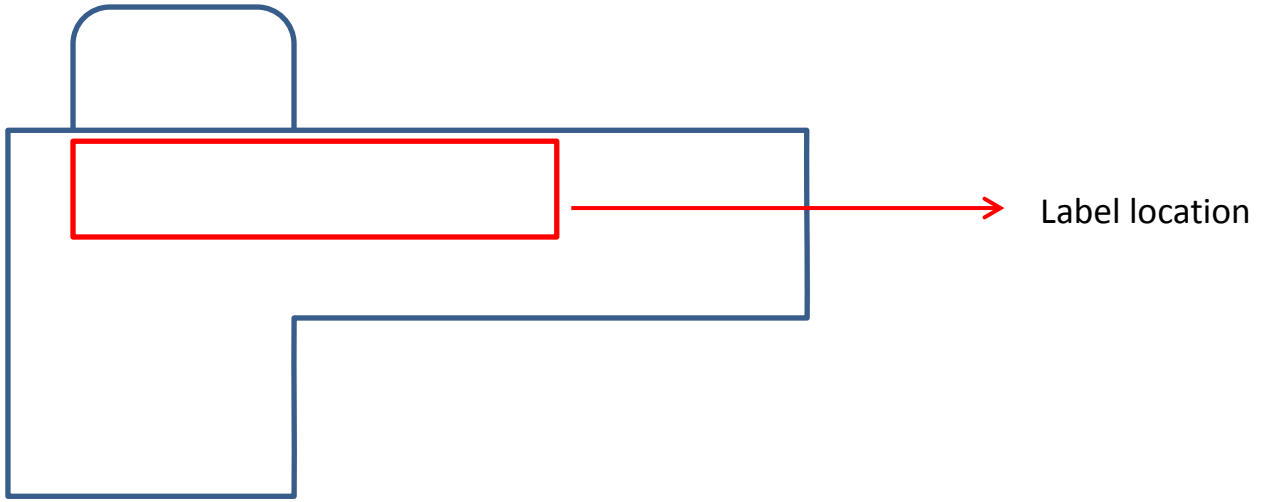

FCC ID: SWX-UVPX

IC: 6545A-UVPX

The label is located on the Bottom of EUT