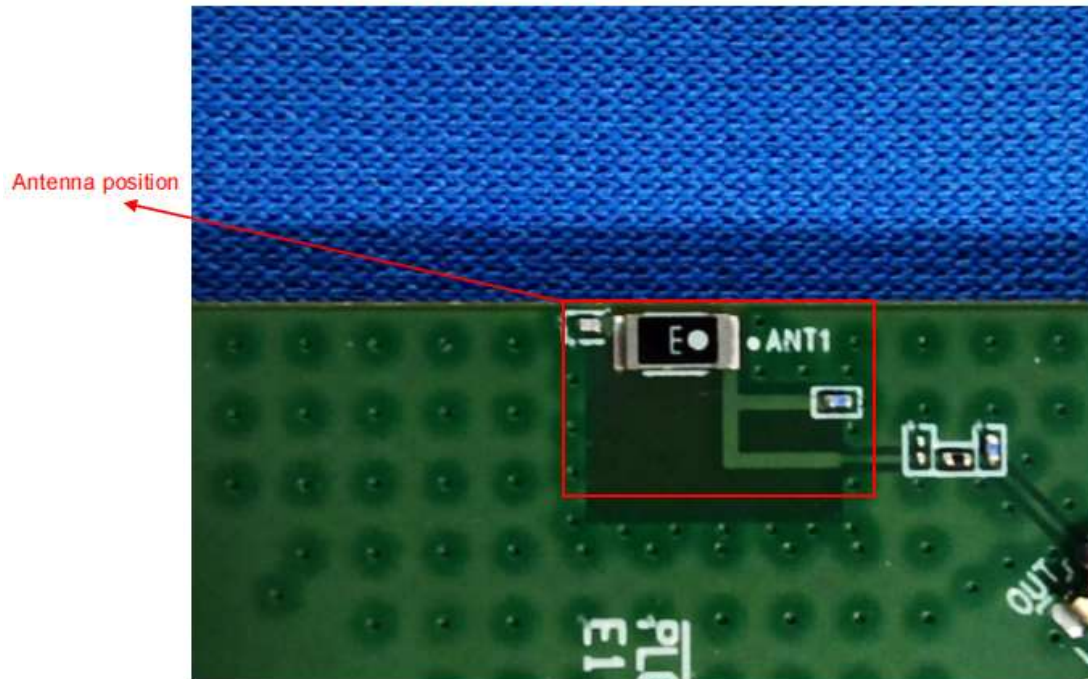

Antenna Spec

Antenna Type: Internal Antenna

Antenna Gain:

2400-2480MHz: 0dBi for BT/BLE

For WLAN:

2400-2483.5MHz: 2dBi

5150-5850MHz: 4.5dBi