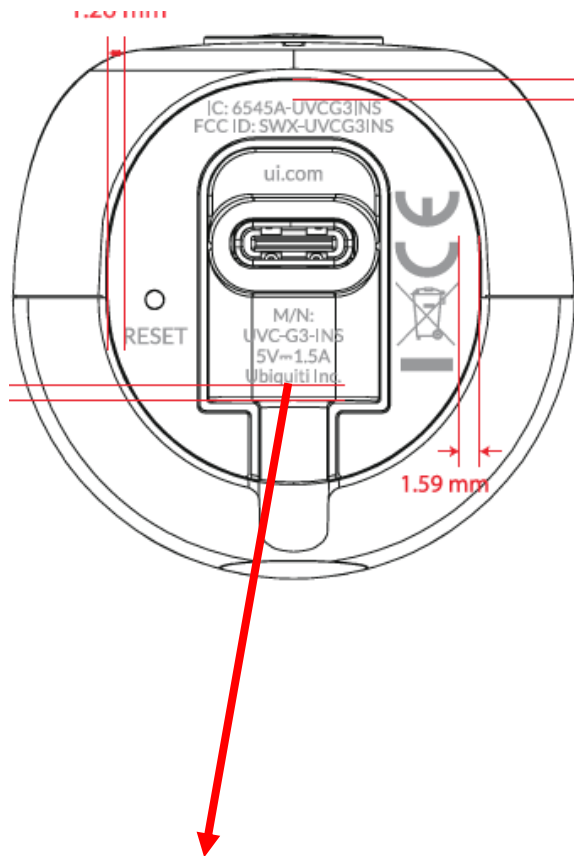

Label & location

|C: 6545A-UVCG3INS
FCC ID: SWX-UVCG3INS

ui.com

RESET

M/N:
UVC-G3-INS
5V~1.5A
Ubiquiti Inc.

iCE