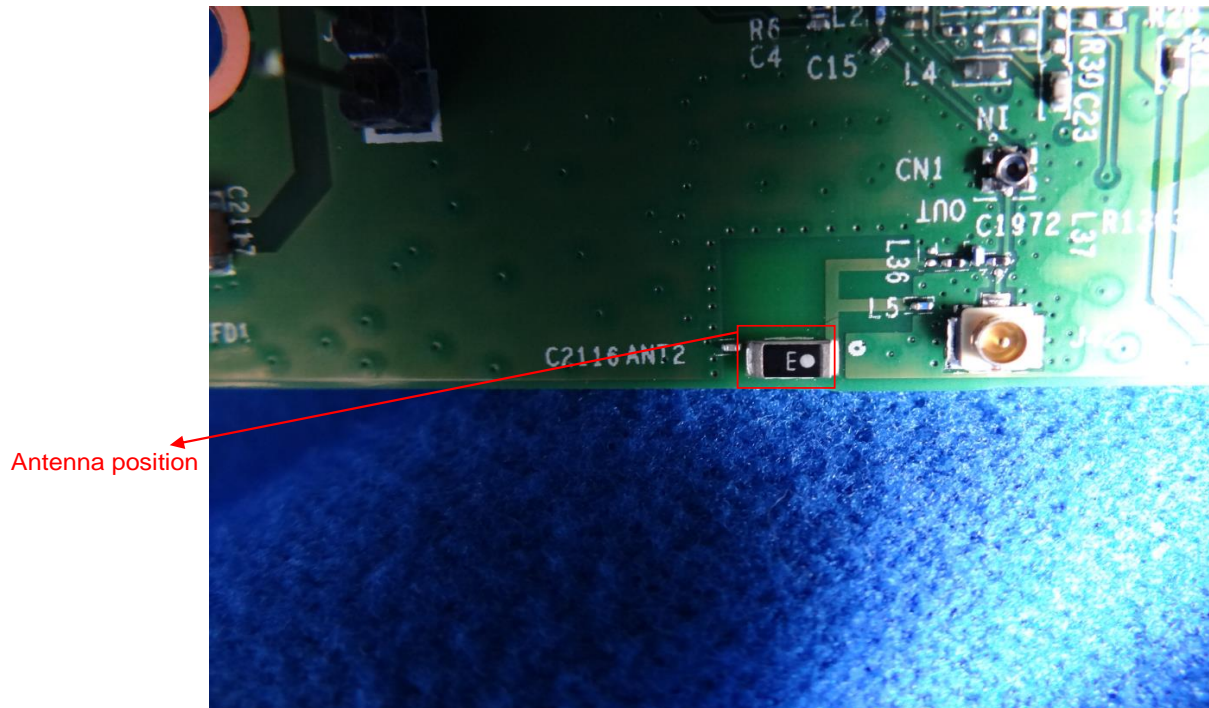

Antenna Spec

Type: Chip Antenna

Gain: 2400-2483.5MHz: 0dBi