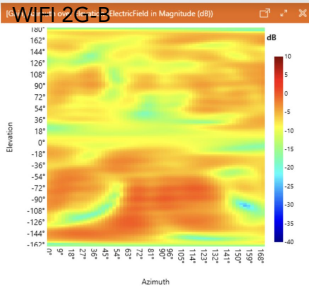

# [UPL-AMP] WIFI 2G Antenna Performance

	WIFI 2G - B	WIFI 2G - G
Working frequency	2400-2500 MHz	
Antenna type	PIFA	
Gain	3.0dBi	
Model	117-04081	117-04141
Drawing		