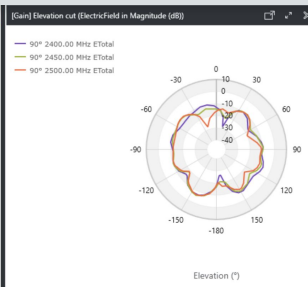

# [UPL-AMP] WIFI 2G Antenna Performance

	WIFI 2G - B	WIFI 2G - G
Working frequency	2400-2500 MHz	
Antenna type	PIFA	
Gain	3.0dBi	
Model	117-04081	117-04141
Drawing		