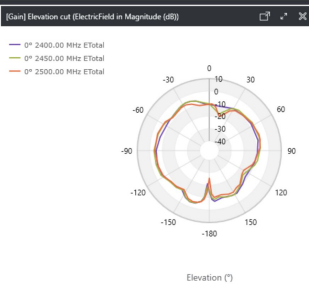

# [UPL-AMP] WIFI 2G Antenna Performance

	WIFI 2G - B	WIFI 2G - G
Working frequency	2400-2500 MHz	
Antenna type	PIFA	
Gain	3.0dBi	
Model	117-04081	117-04141
Drawing		

# [UPL-AMP] WIFI 5G Antenna Performance

	WIFI 5G - B	WIFI 5G - G
Working frequency	5150-5850 MHz	
Antenna type	PIFA	
Gain	7.0dBi	
Model	117-04081	117-04141
Drawing		

Manufacturer: Ubiquiti Inc.  
Address: 685 3<sup>rd</sup> Avenue Floor New York, NY 10017 United States