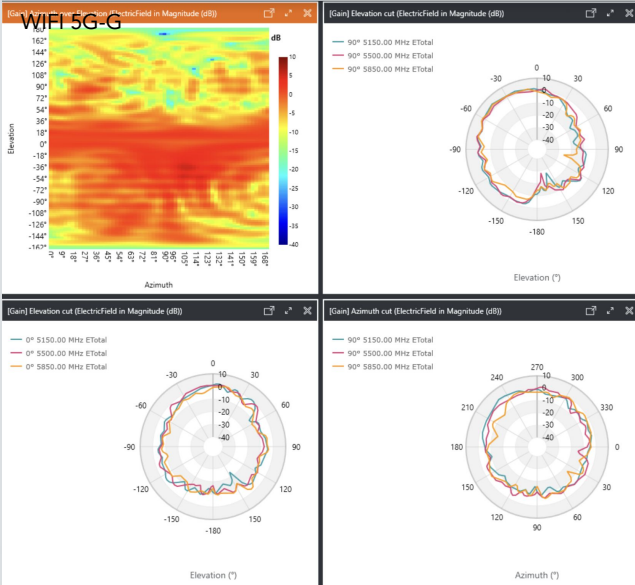

[UPL-AMP] WIFI 5G Antenna Performance

	WIFI 5G - B	WIFI 5G - G
Working frequency	5150-5850 MHz	
Antenna type	PIFA	
Gain	7.0dBi	
Model	117-04081	117-04141
Drawing