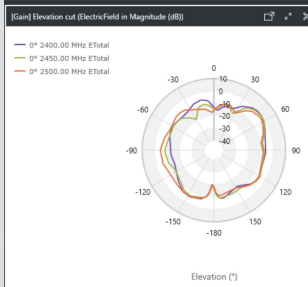

# [UPL-AMP] WIFI 2G Antenna Performance

	WIFI 2G - B	WIFI 2G - G
Working frequency	2400-2500 MHz	
Antenna type	PIFA	
Gain	3.0dBi	
Model	117-04081	117-04141
Drawing		