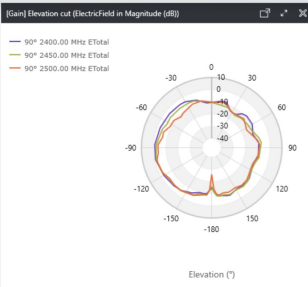

# [UPL-AMP] WIFI 2G Antenna Performance

	WIFI 2G - B	WIFI 2G - G
Working frequency	2400-2500 MHz	
Antenna type	PIFA	
Gain	3.0dBi	
Model	117-04081	117-04141
Drawing		