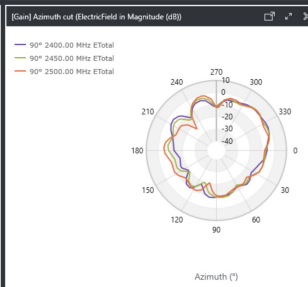

# **UPL AMP Antenna Datasheet**

# [UPL-AMP] WIFI 2G Antenna Performance

	WIFI 2G - B	WIFI 2G - G
Working frequency	2400-2500 MHz	
Antenna type	PIFA	
Gain	3.0dBi	
Model	117-04081	117-04141
Drawing		