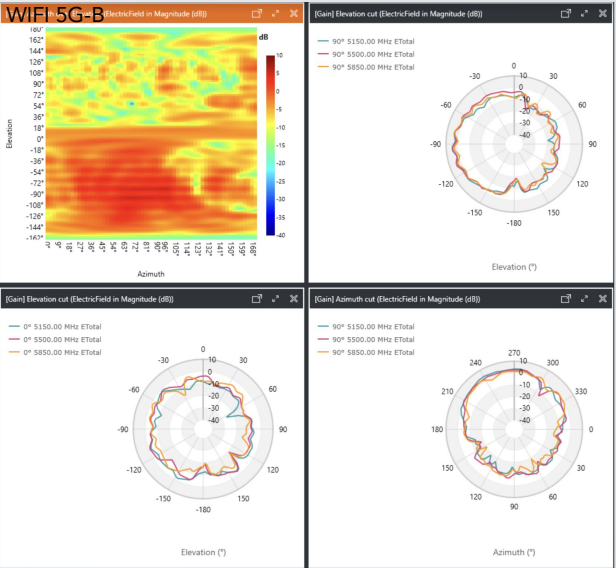

# [UPL-AMP] WIFI 2G Antenna Performance

	WIFI 2G - B	WIFI 2G - G
Working frequency	2400-2500 MHz	
Antenna type	PIFA	
Gain	3.0dBi	
Model	117-04081	117-04141
Drawing		

# [UPL-AMP] WIFI 5G Antenna Performance

	WIFI 5G - B	WIFI 5G - G
Working frequency	5150-5850 MHz	
Antenna type	PIFA	
Gain	7.0dBi	
Model	117-04081	117-04141
Drawing		

Manufacturer: Ubiquiti Inc.  
Address: 685 3<sup>rd</sup> Avenue Floor New York, NY 10017 United States