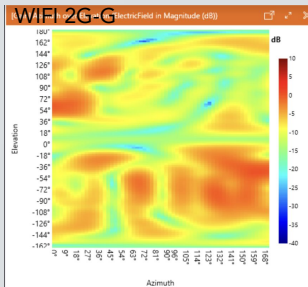

# [UPL-AMP] WIFI 2G Antenna Performance

	WIFI 2G - B	WIFI 2G - G
Working frequency	2400-2500 MHz	
Antenna type	PIFA	
Gain	3.0dBi	
Model	117-04081	117-04141
Drawing		