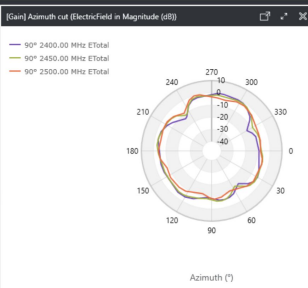

# **UPL AMP Antenna Datasheet**

# [UPL-AMP] WIFI 2G Antenna Performance

	WIFI 2G - B	WIFI 2G - G
Working frequency	2400-2500 MHz	
Antenna type	PIFA	
Gain	3.0dBi	
Model	117-04081	117-04141
Drawing		