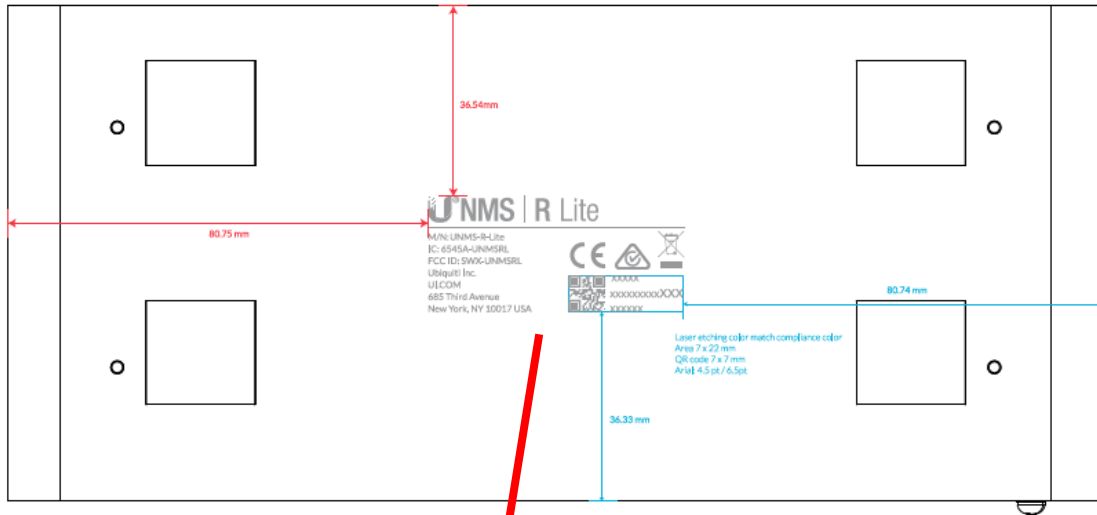

# Label & location

In bottom of EUT

**UNMS | R Lite**

M/N: UNMS-R-Lite  
IC: 6545A-UNMSRL  
FCC ID: SWX-UNMSRL  
Ubiquiti Inc.  
UI.COM  
685 Third Avenue  
New York, NY 10017 USA