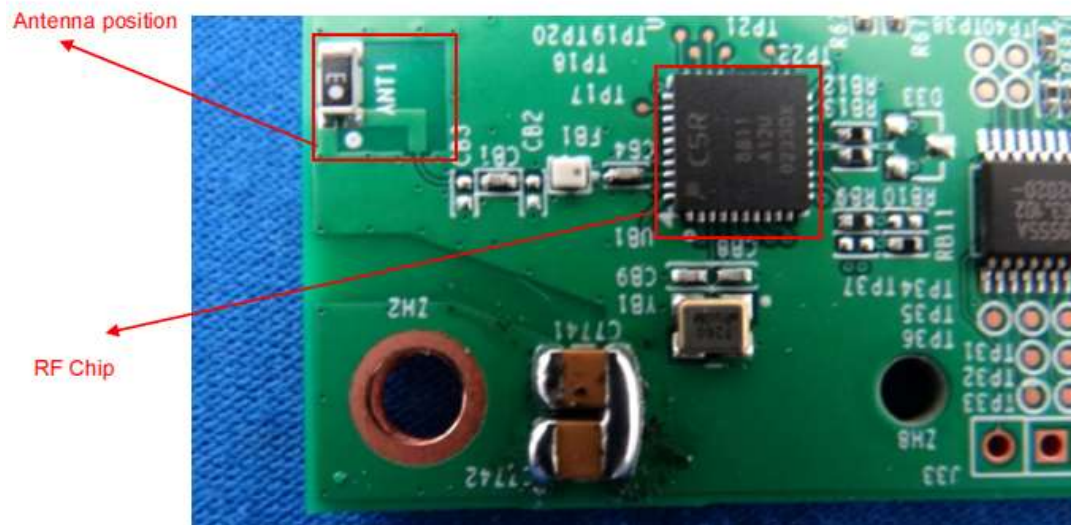

Antenna Spec

Type: Internal Antenna

Gain: 2402-2480MHz: 1 dBi