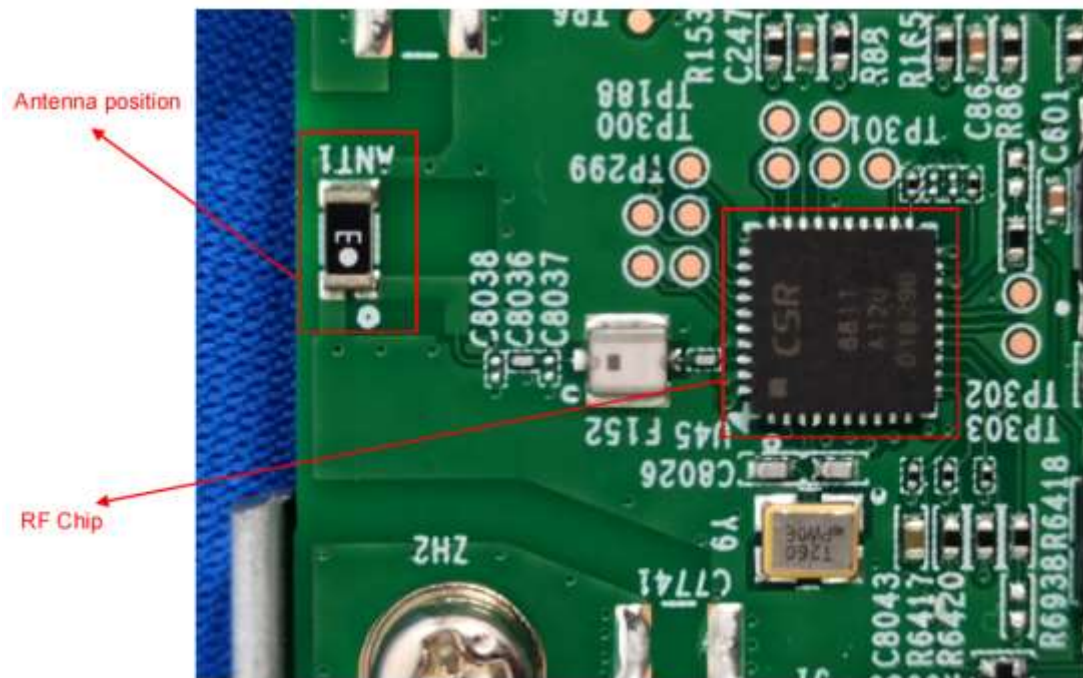

## Antenna Spec

Type: Internal Antenna

Gain: 2402-2480MHz: 1 dBi