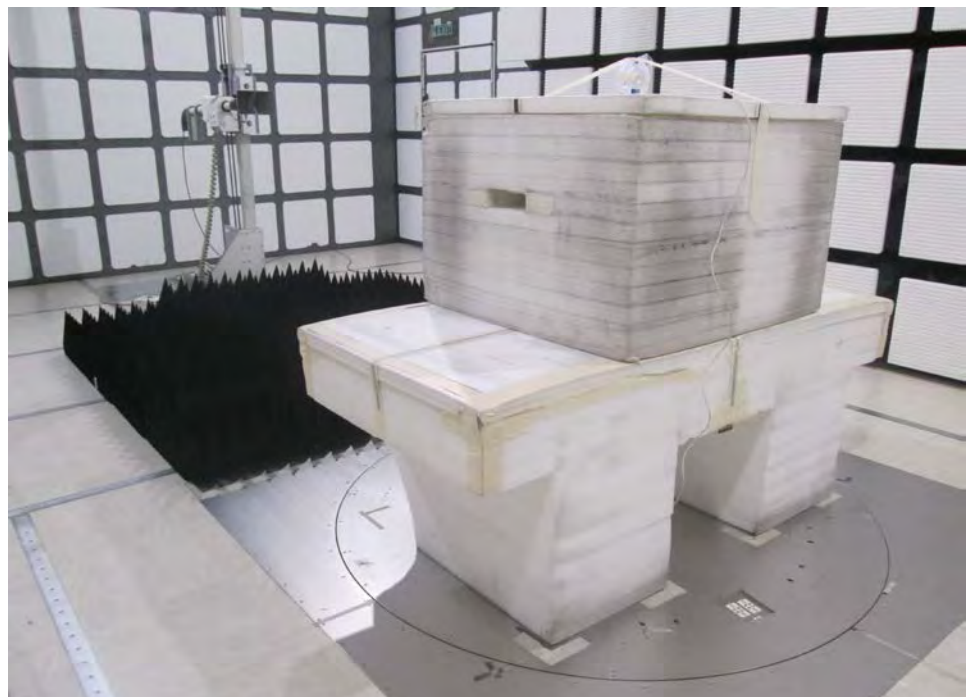

## 1. Photographs of AC Power Conducted Emissions Test Configuration

FRONT VIEW

REAR VIEW

## 2. Photographs of Transmitter Spurious Emissions Test Configuration

Test Configuration: Below 1GHz

FRONT VIEW

REAR VIEW

**Test Configuration: 1GHz~40GHz**

**FRONT VIEW**

**REAR VIEW**

**Test Configuration: Above 40GHz**