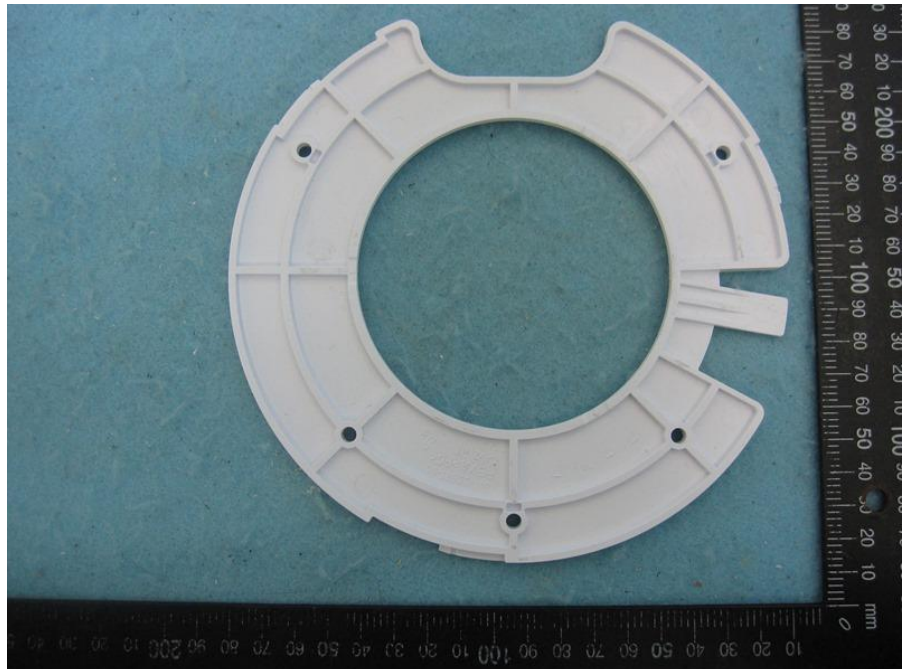

Model No.: GP-H480-050G

Power cable

Cradle (plastic)

Cradle (iron)

— THE END —