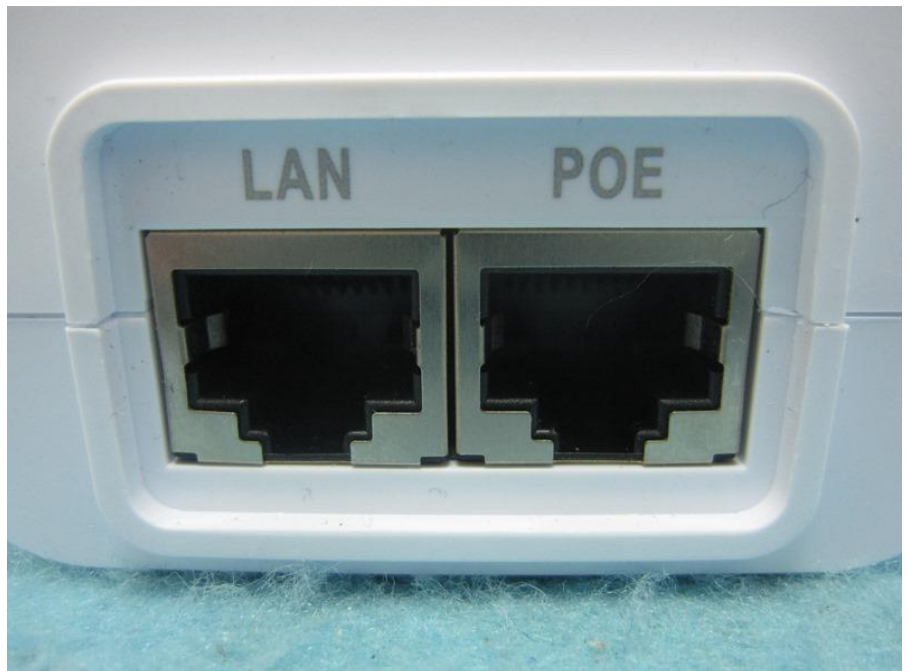

Model No.: GP-H480-050G

Power cable

Cradle (plastic)

Cradle (iron)

— THE END —