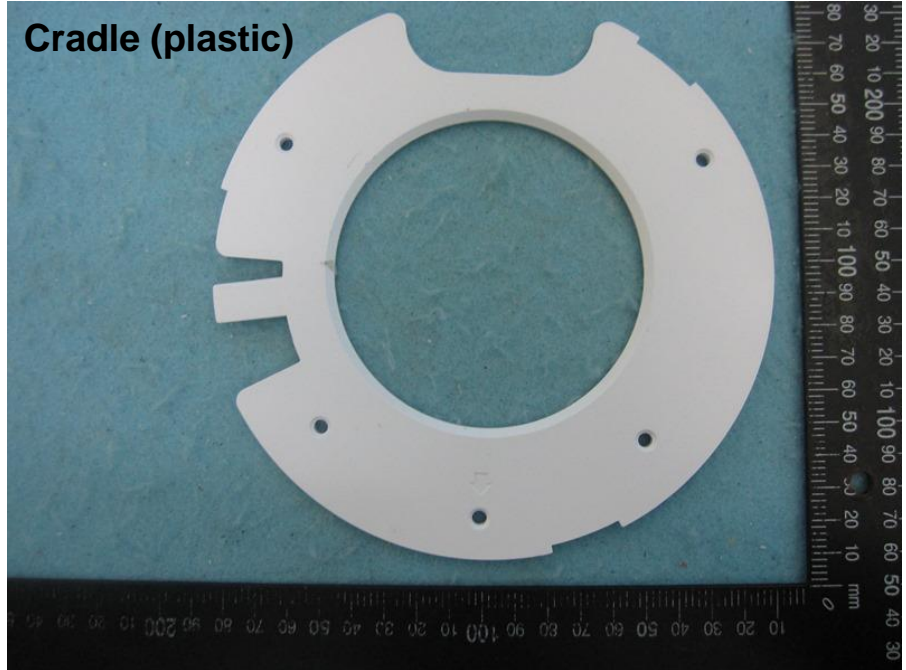

Model No.: GP-H480-050G

Power cable

Cradle (plastic)

Cradle (iron)

— THE END —