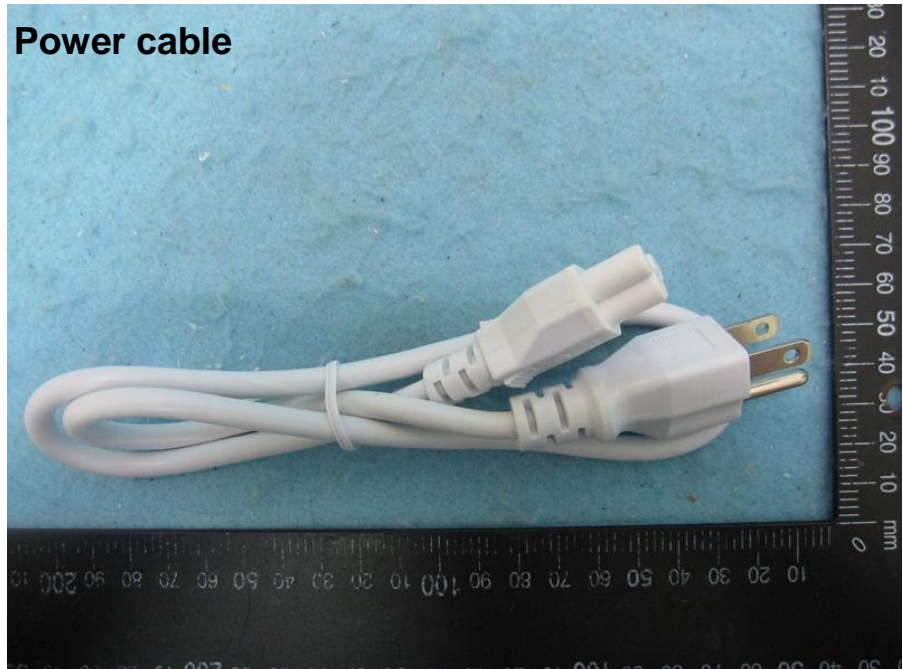

Model No.: GP-H480-050G

Power cable

Cradle (plastic)

Cradle (iron)

— THE END —