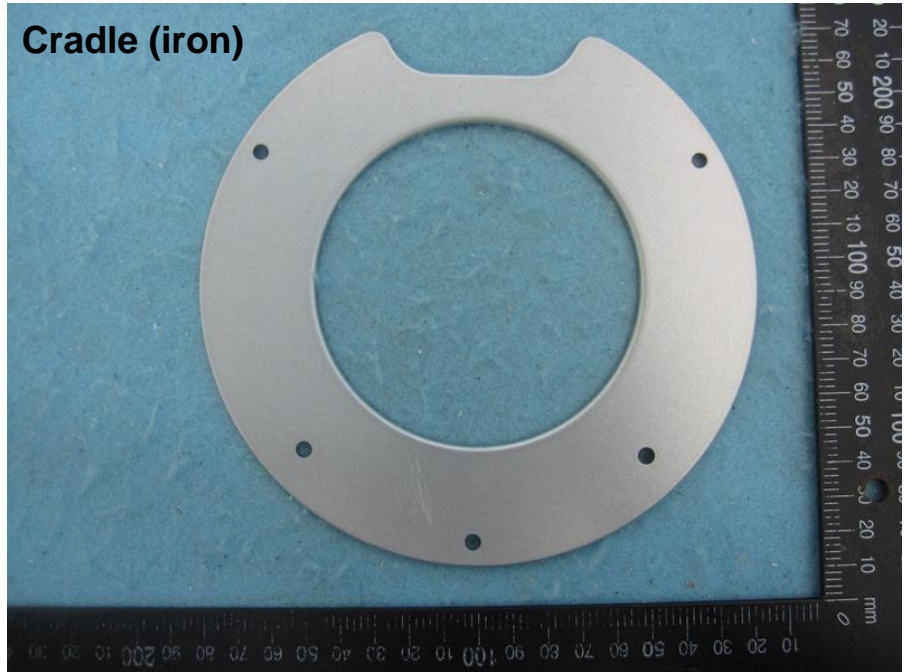

Model No.: GP-H480-050G

Power cable

Cradle (plastic)

Cradle (iron)

— THE END —