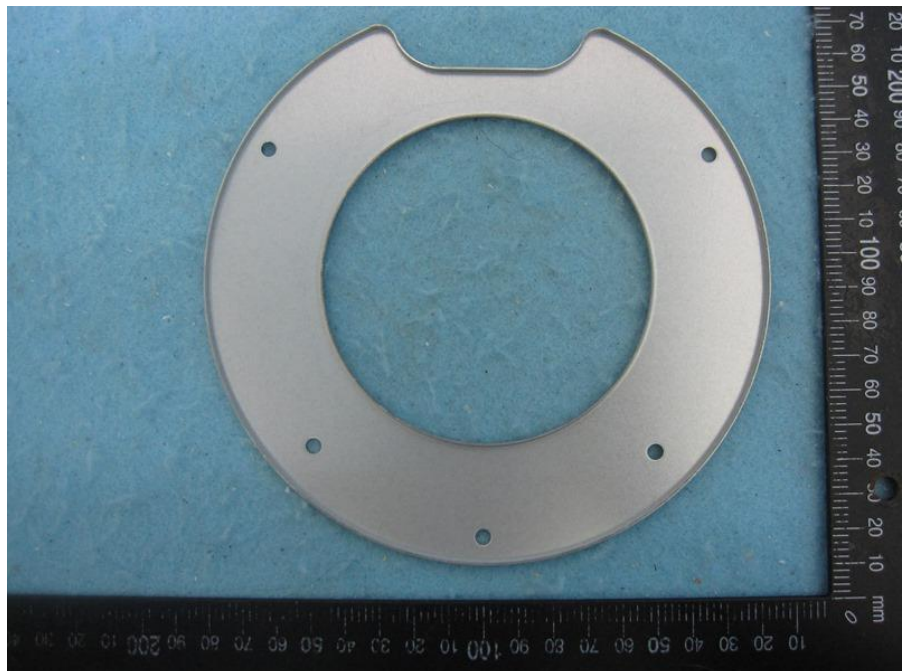

Model No.: GP-H480-050G

Power cable

Cradle (plastic)

Cradle (iron)

— THE END —