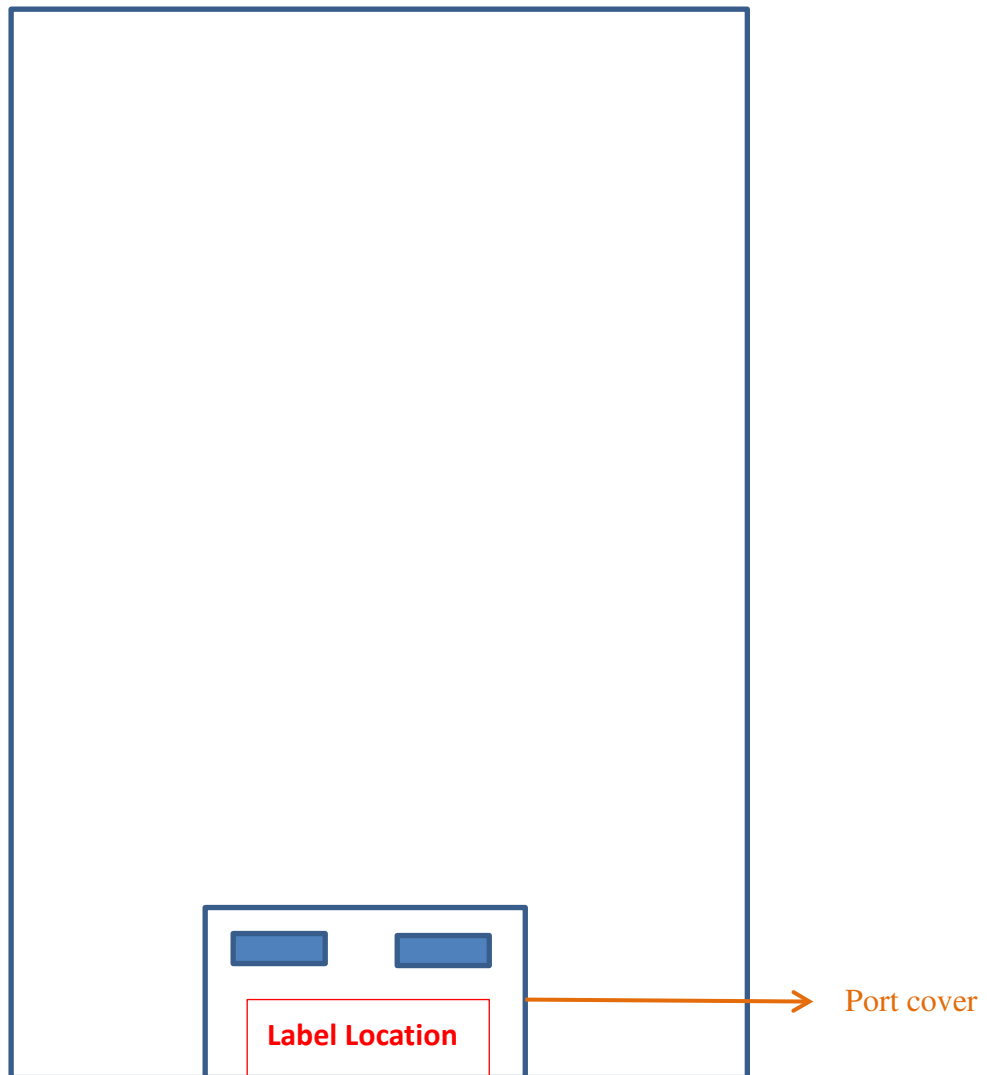

FCC ID: SWX-UAPACMPRO
IC: 6545A-UAPACMPRO

Back of EUT

Press down on the center of the port cover and slide it downward to remove it.
The label is pasted on the notched.