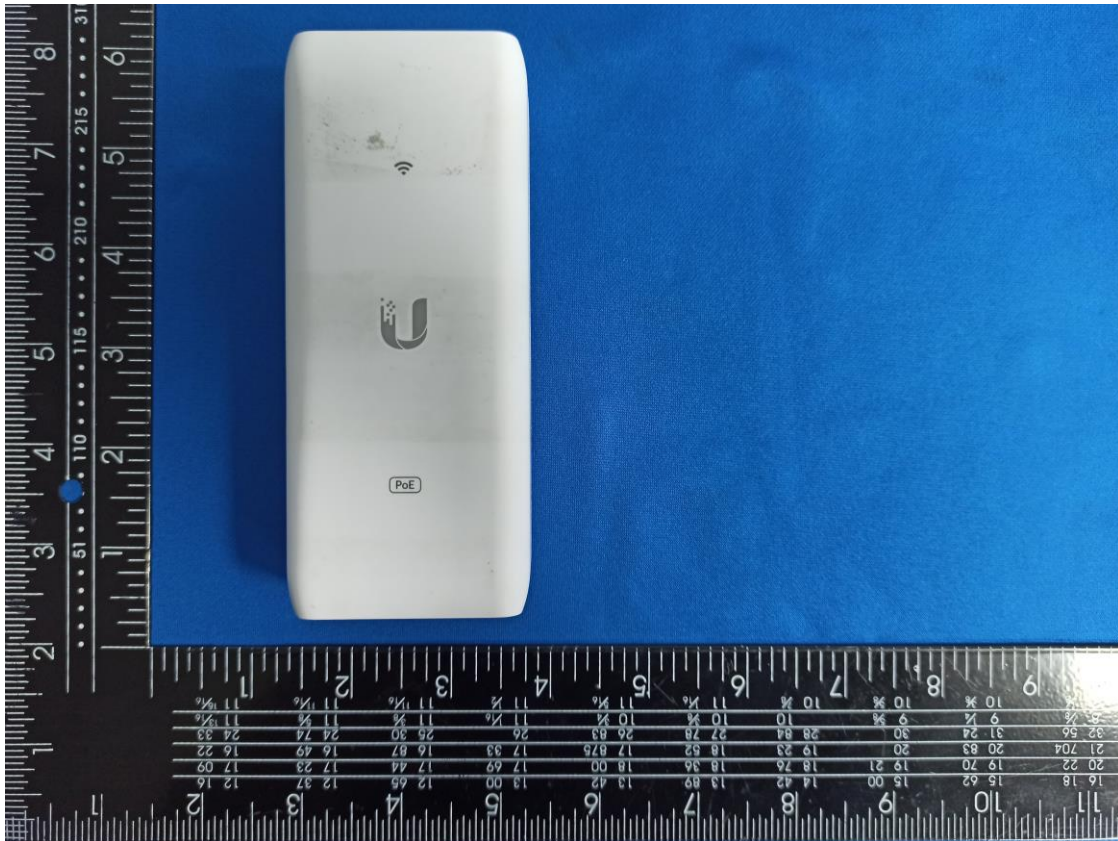

Photographs of EUT

DRAFT

Power Cord

Brand: SHEN ZHEN GOSPELL DIGITAL TECHNOLOGY CO.,LTD, Model: CH-331C+CH-706

DRAFT