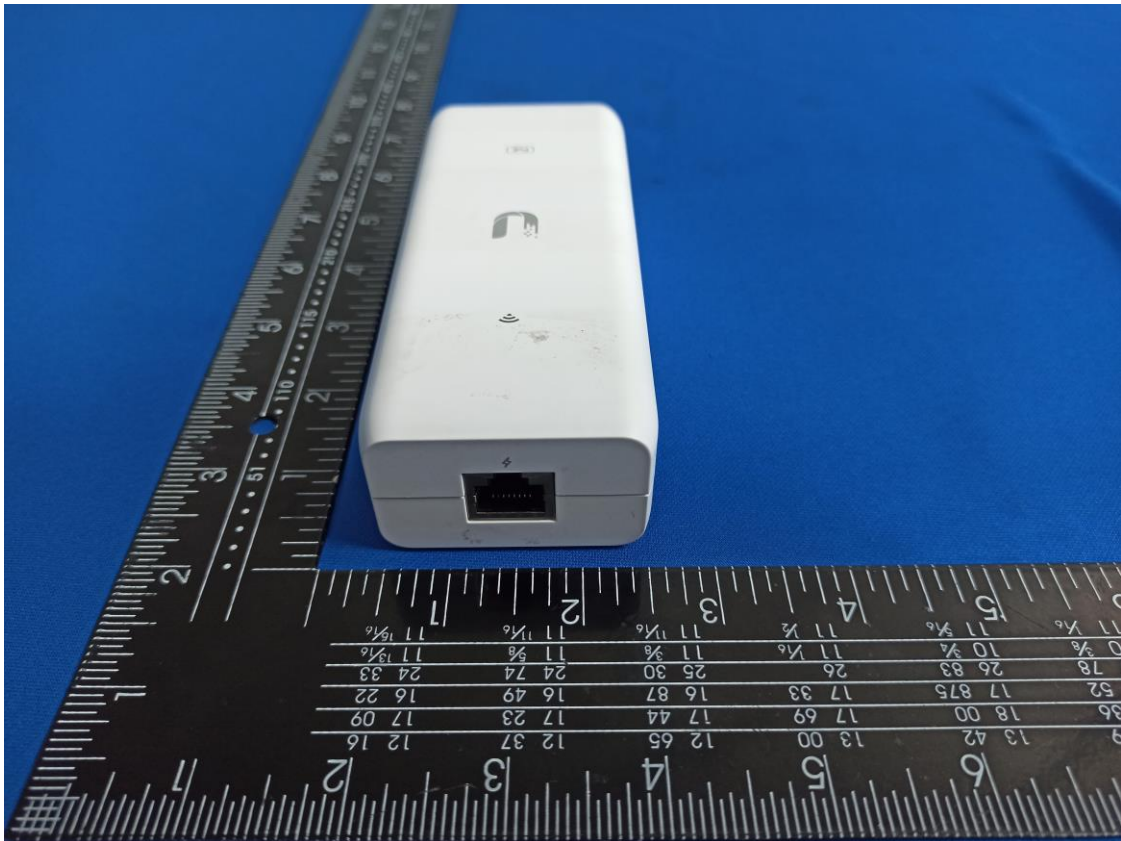

Photographs of EUT

DRAFT

Power Cord

Brand: SHEN ZHEN GOSPELL DIGITAL TECHNOLOGY CO.,LTD, Model: CH-331C+CH-706

DRAFT