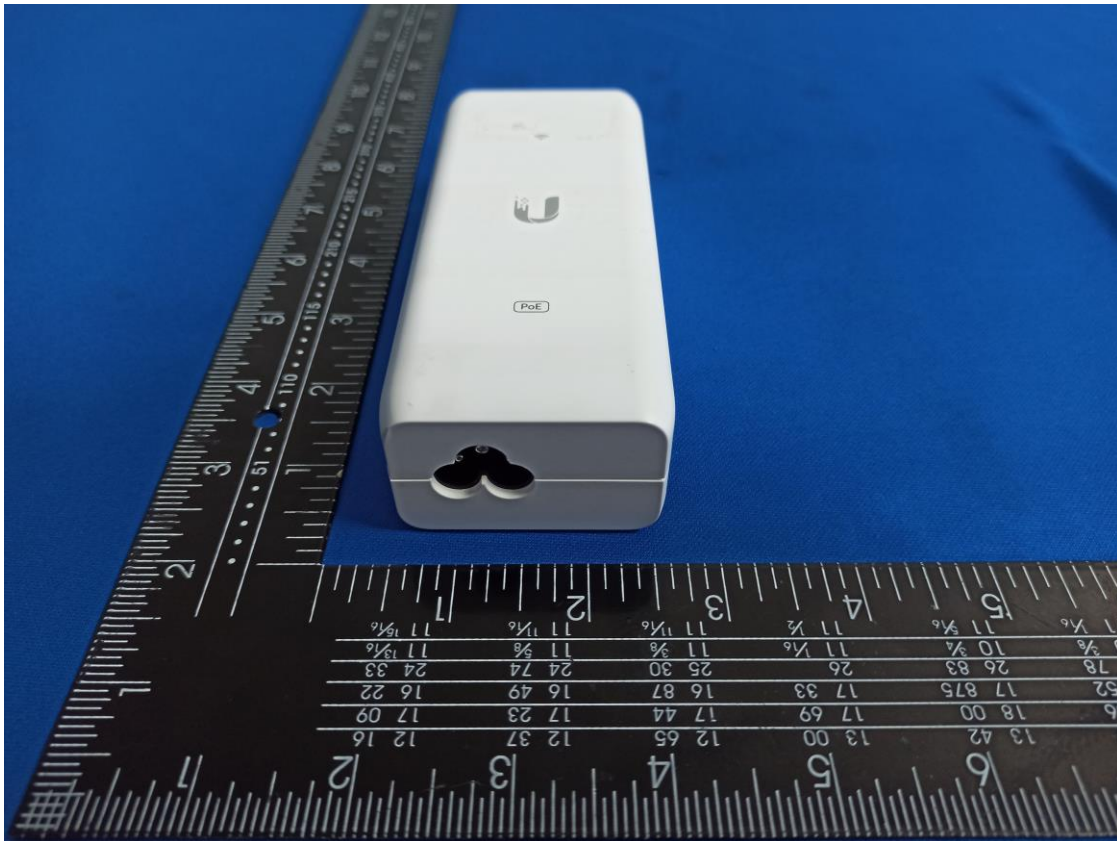

Photographs of EUT

DRAFT

Power Cord

Brand: SHEN ZHEN GOSPELL DIGITAL TECHNOLOGY CO.,LTD, Model: CH-331C+CH-706

DRAFT