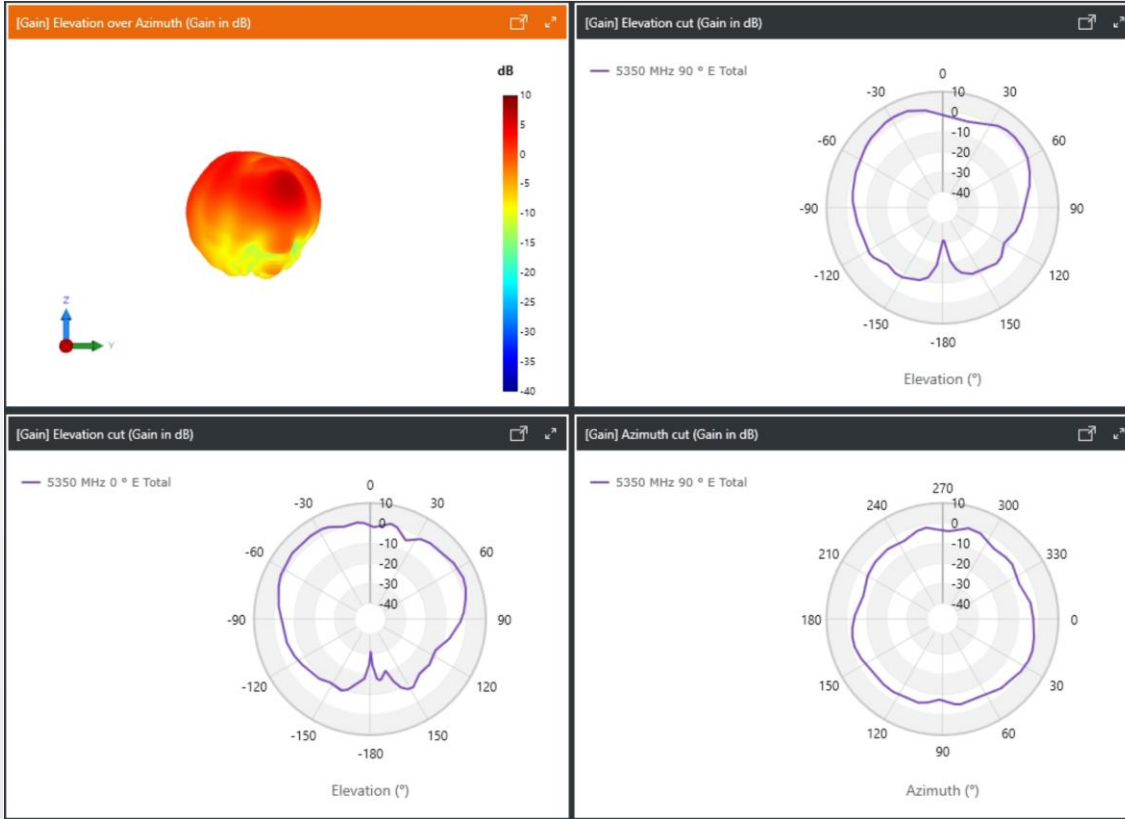

# [U7 Pro] antenna measurement

# [WiFi measurement]

Antenna type: Stamp

Peak gain (dBi)	
2.4G (Max gain frequency)	4
Model	117-05232

# [WiFi measurement]

Antenna type: Stamp

Peak gain (dBi)	
5G (Max gain frequency)	6
Model	117-05232

# [WiFi measurement]

Antenna type: Stamp

Peak gain (dBi)	
6G (Max gain frequency)	5.8
Model	117-05232