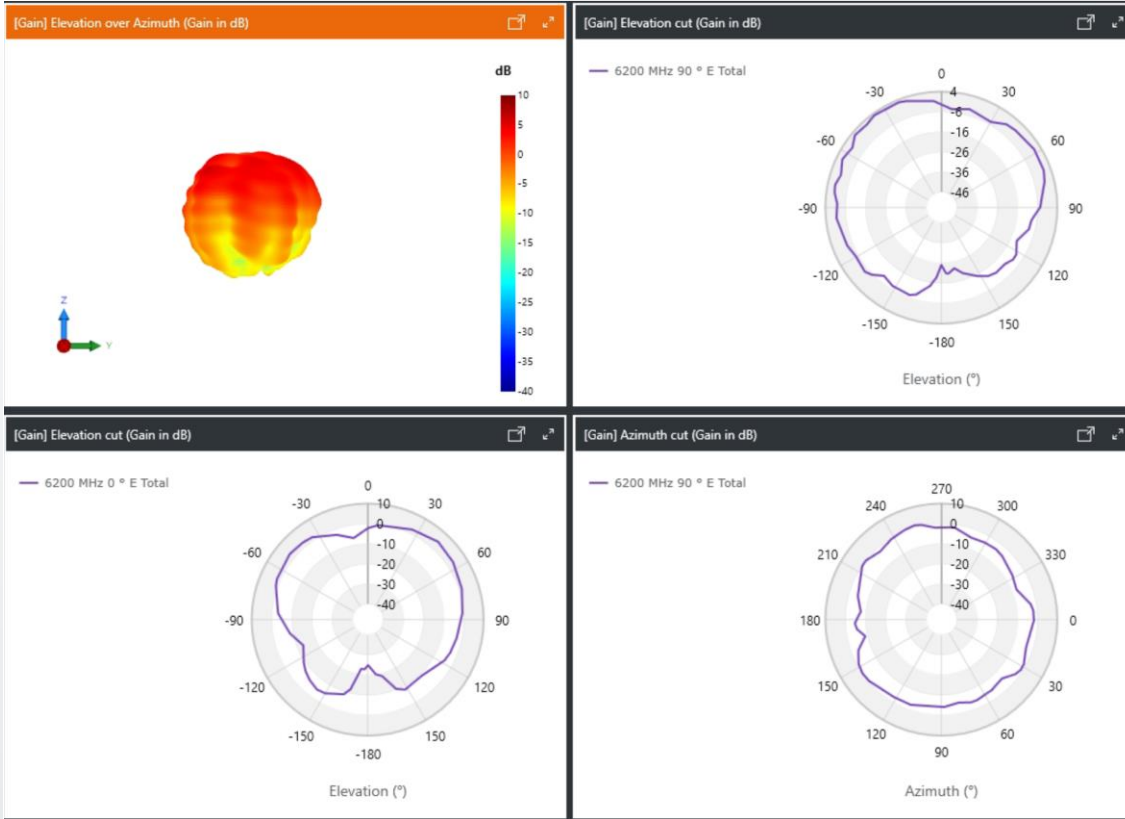

# [U7 Pro] antenna measurement

# [WiFi measurement]

Antenna type: Stamp

Peak gain (dBi)	
2.4G (Max gain frequency)	4
Model	117-05232

# [WiFi measurement]

Antenna type: Stamp

Peak gain (dBi)	
5G (Max gain frequency)	6
Model	117-05232

# [WiFi measurement]

Antenna type: Stamp

Peak gain (dBi)	
6G (Max gain frequency)	5.8
Model	117-05232