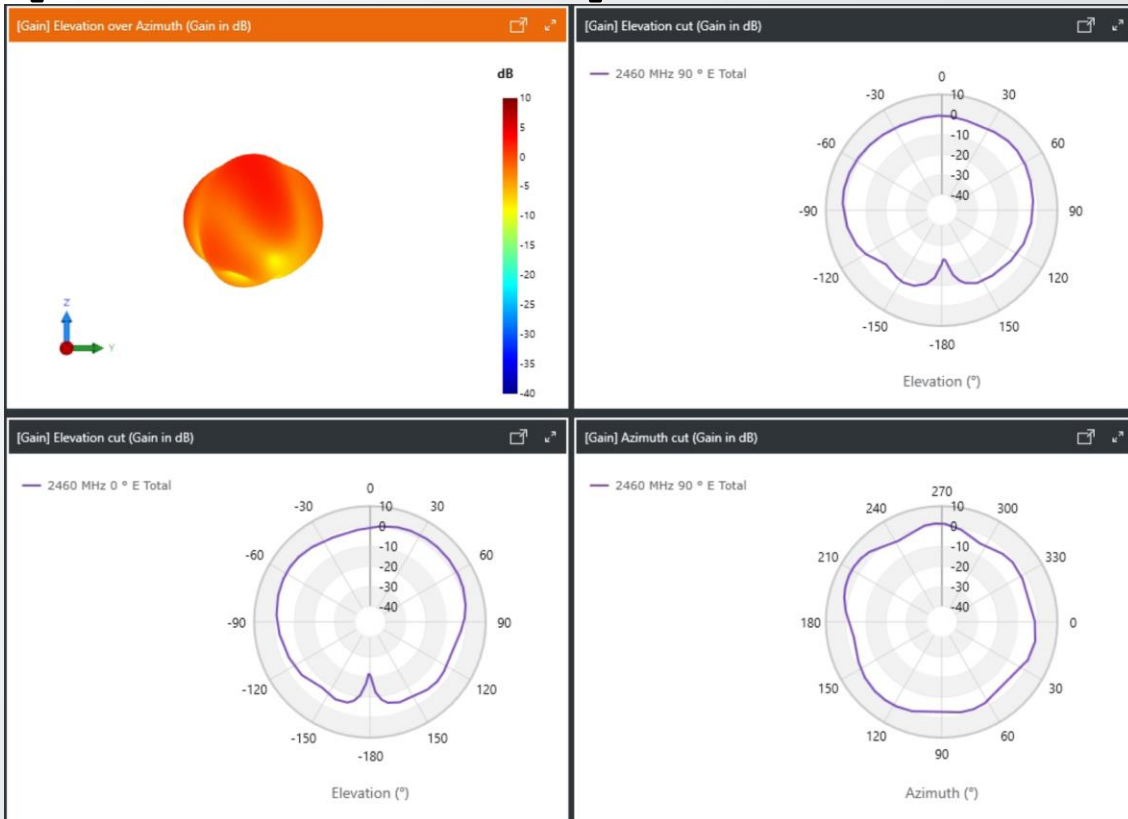

# [U7 Pro] antenna measurement

# [WiFi measurement]

Antenna type: Stamp

Peak gain (dBi)	
2.4G (Max gain frequency)	4
Model	117-05232

# [WiFi measurement]

Antenna type: Stamp

Peak gain (dBi)	
5G (Max gain frequency)	6
Model	117-05232

# [WiFi measurement]

Antenna type: Stamp

Peak gain (dBi)	
6G (Max gain frequency)	5.8
Model	117-05232