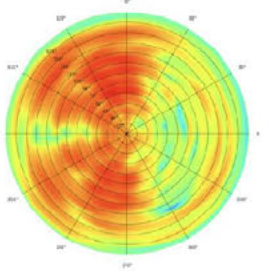

# [U6-Mesh-Pro] WIFI Antenna Performance

	WIFI 2G
Working frequency	2400-2500 MHz
Antenna type	Slot
Gain	8.0dBi
Model	113-00331
Drawing	

2.450GHz

# [U6-Mesh-Pro] WIFI Antenna Performance

	WIFI 5G
Working frequency	5150-5850 MHz
Antenna type	Slot
Gain	8.0dBi
Model	113-00331
Drawing	

5G1

Mapped 3D

5G0

Mapped 3D

5.500GHz

Elevation - 0.0°