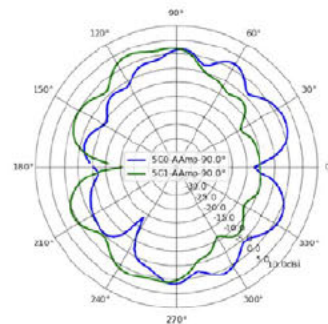

[U6-Mesh-Pro] WIFI Antenna Performance

	WIFI 5G
Working frequency	5150-5850 MHz
Antenna type	Slot
Gain	8.0dBi
Model	113-00331
Drawing	

5G1

Mapped 3D

5G0

Mapped 3D

5.500GHz

Elevation - 0.0°

Elevation - 90.0°

Azimuth