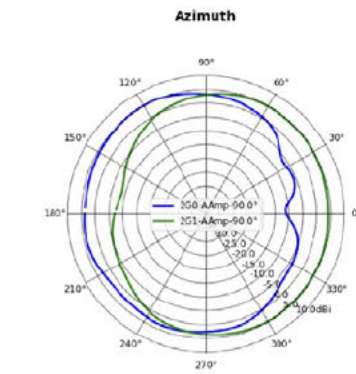

## **Antenna Datasheet**

# [U6-Mesh-Pro] WIFI Antenna Performance

	WIFI 2G
Working frequency	2400-2500 MHz
Antenna type	Slot
Gain	8.0dBi
Model	113-00331
Drawing	

2.450GHz