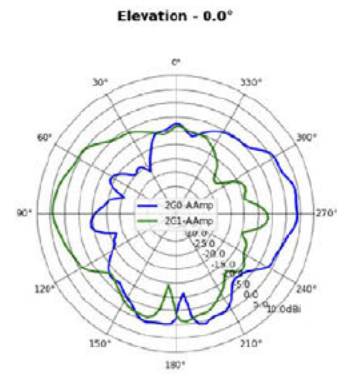

## **Antenna Datasheet**

# [U6-Mesh-Pro] WIFI Antenna Performance

	WIFI 2G
Working frequency	2400-2500 MHz
Antenna type	Slot
Gain	8.0dBi
Model	113-00331
Drawing	

2.450GHz