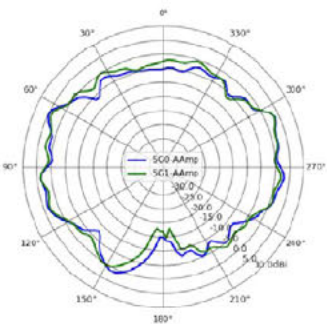

Elevation - 90.0°