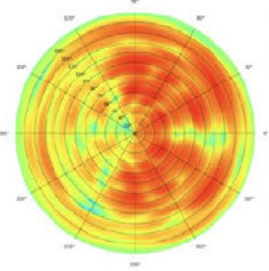

# [U6-Mesh-Pro] WIFI Antenna Performance

	WIFI 5G
Working frequency	5150-5850 MHz
Antenna type	Slot
Gain	8.0dBi
Model	113-00331
Drawing	

5G1

Mapped 3D

5G0

Mapped 3D

5.500GHz

Elevation - 0.0°