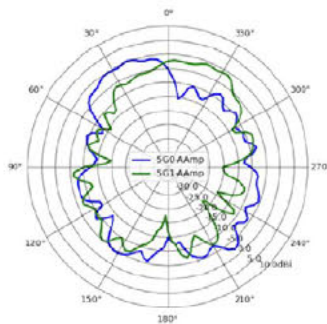

# [U6-Mesh-Pro] WIFI Antenna Performance

	WIFI 5G
Working frequency	5150-5850 MHz
Antenna type	Slot
Gain	8.0dBi
Model	113-00331
Drawing	

5G1

Mapped 3D

5G0

Mapped 3D

5.500GHz

Elevation - 0.0°