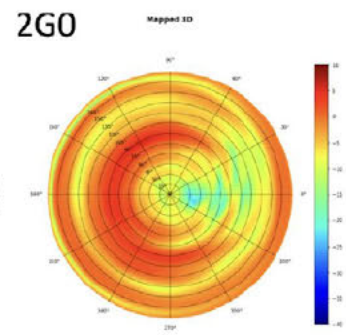

# [U6-Mesh-Pro] WIFI Antenna Performance

	WIFI 2G
Working frequency	2400-2500 MHz
Antenna type	Slot
Gain	8.0dBi
Model	113-00331
Drawing	

2.450GHz