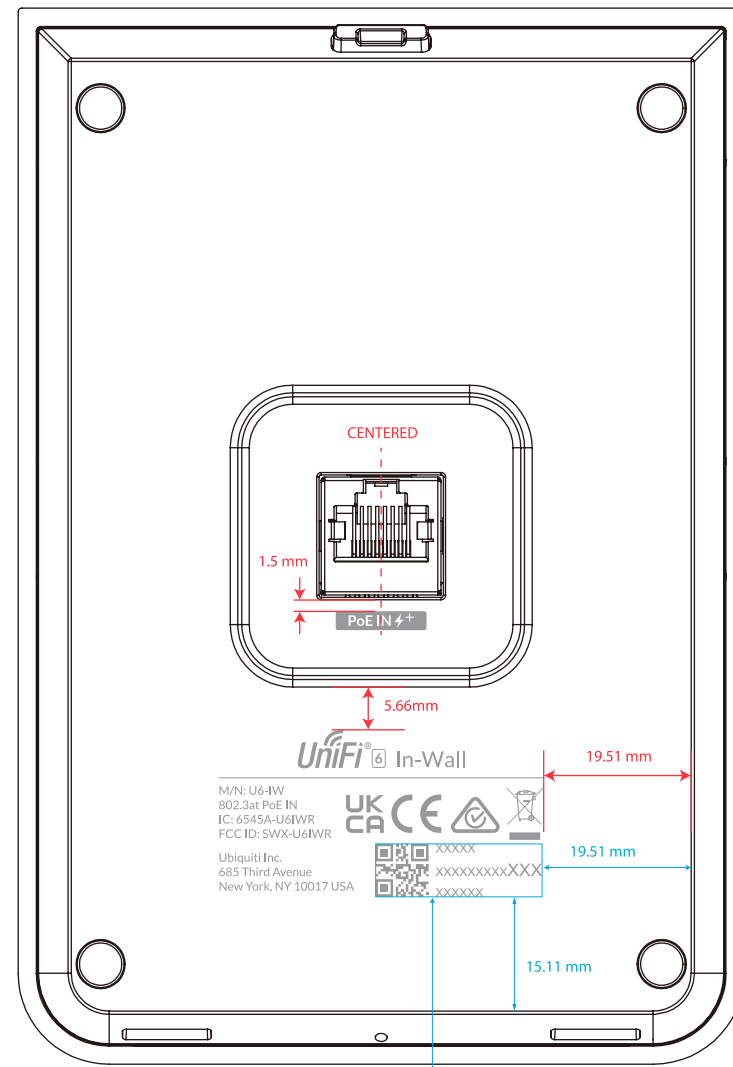

Centered

Ocean Silver

Laser etching color reference
 Pantone Cool Gray 7C
 Laser etching area 7 x 22 mm
 QR code 7 x 7 mm
 Arial: 4.5 pt / 6.5pt

Pantone Cool Gray 7C

Pantone Cool Gray 7C

1.27 mm

1

2

3

4

RESET

PoE IN

UniFi 6 In-Wall

M/N: U6-1W
 802.3at PoE IN
 IC: 6545A-U6IWR
 FCC ID: SWX-U6IWR

Ubiquiti Inc.
 685 Third Avenue
 New York, NY 10017 USA