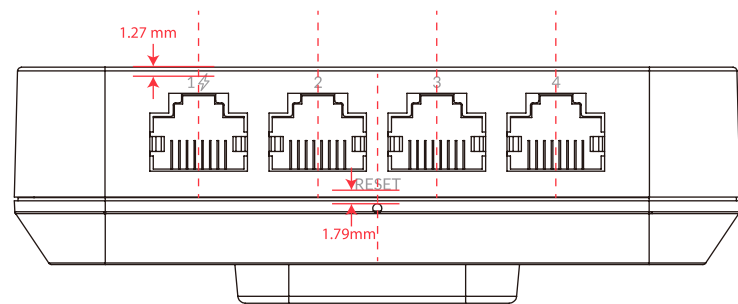

Centered

Ocean Silver

Laser etching color reference
 Pantone Cool Gray 7C
 Laser etching area 7 x 22 mm
 QR code 7 x 7 mm
 Arial: 4.5 pt / 6.5pt

Pantone Cool Gray 7C

Pantone Cool Gray 7C

1.27 mm

1

2

3

4

RESET

PoE IN

UniFi 6 In-Wall

M/N: U6-1W
 802.3at PoE IN
 IC: 6545A-U6IWR
 FCC ID: SWX-U6IWR

Ubiquiti Inc.
 685 Third Avenue
 New York, NY 10017 USA