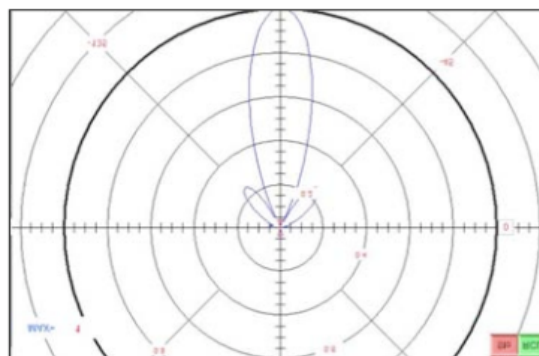

SR71 Antennas

5745-5825MHz

Pacific Wireless HDDA5W-32

Beamwidth: 4 degrees

Diameter: 927mm

Gain: 32dBi

2412-2462MHz
UBIQUITI OMNI24-5

Gain: 5dBi
Length: 197mm

2412-2462MHz
UBIQUITI PANEL24-17

Gain: 17dBi
Dimensions: 18x13inches
Beamwidth: 18 degrees

5745-5825MHz
UBIQUITI PANEL5-21

Gain: 21dBi
Dimensions: 18x13 inches
Beamwidth: 20 degrees