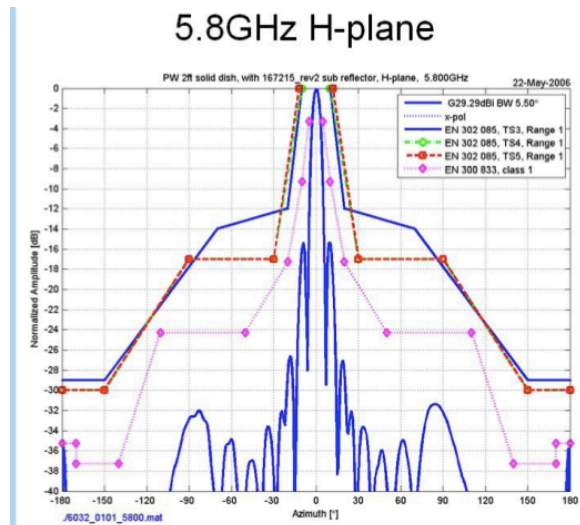

SR71 Antennas

5745-5825MHz

Pacific Wireless HDDA5W-32

Beamwidth: 4 degrees

Diameter: 927mm

Gain: 32dBi

2412-2462MHz
UBIQUITI OMNI24-5

Gain: 5dBi
Length: 197mm

2412-2462MHz
UBIQUITI PANEL24-17

Gain: 17dBi
Dimensions: 18x13inches
Beamwidth: 18 degrees

5745-5825MHz
UBIQUITI PANEL5-21

Gain: 21dBi
Dimensions: 18x13 inches
Beamwidth: 20 degrees