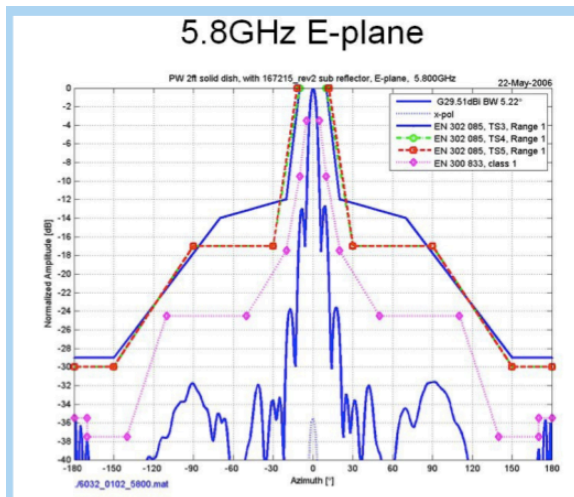

SR71 Antennas

5745-5825MHz

Pacific Wireless HDDA5W-32

Beamwidth: 4 degrees

Diameter: 927mm

Gain: 32dBi

2412-2462MHz
UBIQUITI OMNI24-5

Gain: 5dBi
Length: 197mm

2412-2462MHz
UBIQUITI PANEL24-17

Gain: 17dBi
Dimensions: 18x13inches
Beamwidth: 18 degrees

5745-5825MHz
UBIQUITI PANEL5-21

Gain: 21dBi
Dimensions: 18x13 inches
Beamwidth: 20 degrees