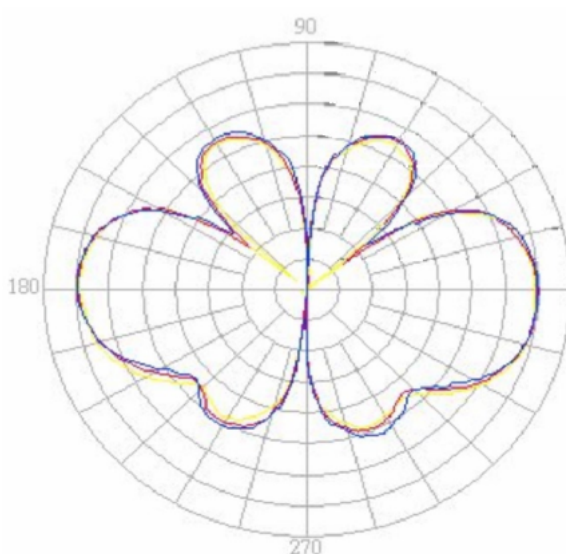

SR71 Antennas

5745-5825MHz

Pacific Wireless HDDA5W-32

Beamwidth: 4 degrees

Diameter: 927mm

Gain: 32dBi

2412-2462MHz
UBIQUITI OMNI24-5

Gain: 5dBi
Length: 197mm

2412-2462MHz
UBIQUITI PANEL24-17

Gain: 17dBi
Dimensions: 18x13inches
Beamwidth: 18 degrees

5745-5825MHz
UBIQUITI PANEL5-21

Gain: 21dBi
Dimensions: 18x13 inches
Beamwidth: 20 degrees