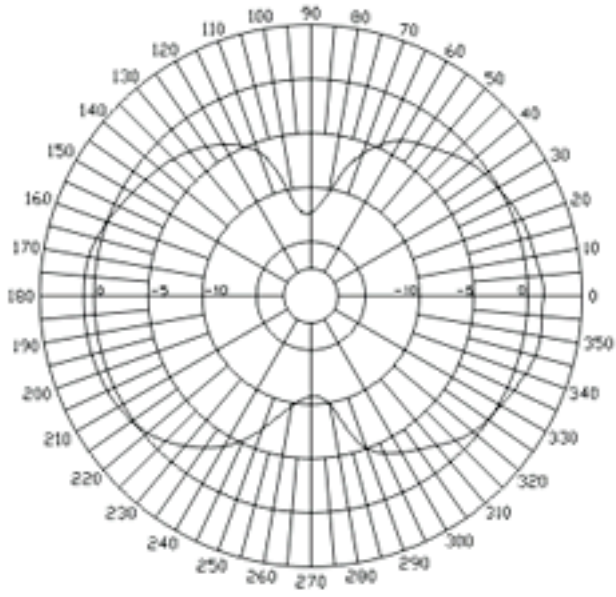

ANTENNA INFORMATION

Vertical

2.4 GHz

Model #: Hyperlinktech
HG2403RD-RSF

Type: Dipole
Length: 137 mm
Max_Gain: 3.0 dBi