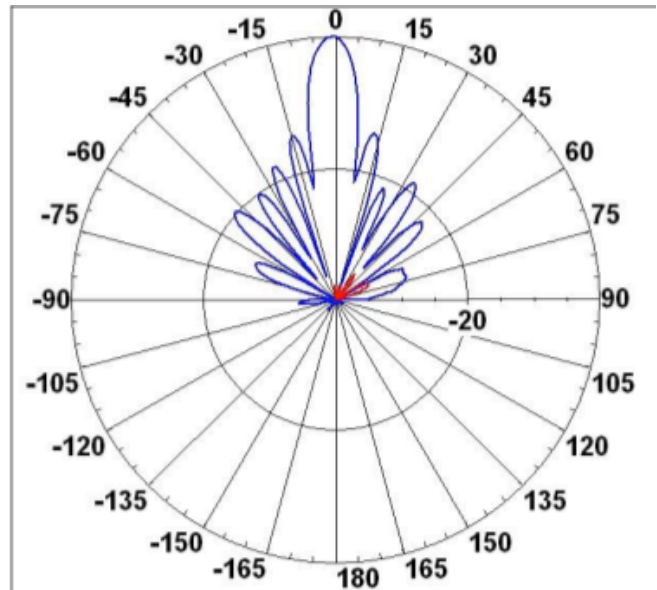

# M5 5GHz Antenna List

1. 30dBi Dual-Polarity Dish
2. 24dBi Dual-Polarity Panel
3. 30dBi Grid Antenna
4. 20dBi Dual-Polarity Sector
5. 7dBi Omni Antenna

1.

**Ubiquiti RD-5G-30**  
 Beamwidth: 4 degrees  
 Diameter: 927mm  
 Gain: 30dBi

## Ubiquiti RP-5G-24

Beamwidth: 6degrees

15.2in x 15.2in x 1.12 in. (386mm x 386mm x 28.4mm)

Gain: 24dBi

3.

**Ubiquiti AG-5G-30**  
Gain: 30dBi  
Dimensions:  
15.7 x 23.6 inches  
(400 x 600 mm)

**Horizontal**

**Vertical**

4.

**Ubiquiti AMS-5G-20**  
Gain: 20dBi  
Dimensions:  
31 x 6.5 x 2.5 inches

5.

**Ubiquiti O-5G-7**

Gain: 7dBi

Dimensions:

Length: 197mm