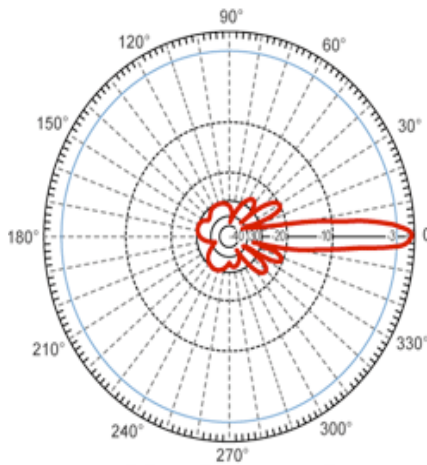

# M5 5GHz Antenna List

1. 30dBi Dual-Polarity Dish
2. 24dBi Dual-Polarity Panel
3. 30dBi Grid Antenna
4. 20dBi Dual-Polarity Sector
5. 7dBi Omni Antenna

1.

**Ubiquiti RD-5G-30**  
 Beamwidth: 4 degrees  
 Diameter: 927mm  
 Gain: 30dBi

## Ubiquiti RP-5G-24

Beamwidth: 6degrees

15.2in x 15.2in x 1.12 in. (386mm x 386mm x 28.4mm)

Gain: 24dBi

3.

**Ubiquiti AG-5G-30**  
Gain: 30dBi  
Dimensions:  
15.7 x 23.6 inches  
(400 x 600 mm)

**Horizontal**

**Vertical**

4.

**Ubiquiti AMS-5G-20**  
Gain: 20dBi  
Dimensions:  
31 x 6.5 x 2.5 inches

5.

**Ubiquiti O-5G-7**

Gain: 7dBi

Dimensions:

Length: 197mm