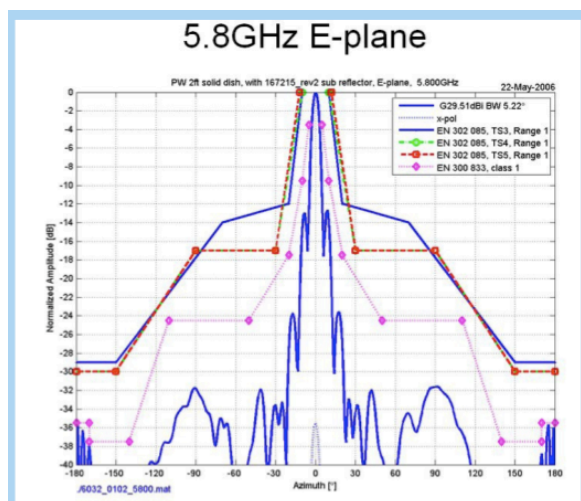

# M5 5GHz Antenna List

1. 30dBi Dual-Polarity Dish
2. 24dBi Dual-Polarity Panel
3. 30dBi Grid Antenna
4. 20dBi Dual-Polarity Sector
5. 7dBi Omni Antenna

1.

**Ubiquiti RD-5G-30**  
 Beamwidth: 4 degrees  
 Diameter: 927mm  
 Gain: 30dBi

## Ubiquiti RP-5G-24

Beamwidth: 6degrees

15.2in x 15.2in x 1.12 in. (386mm x 386mm x 28.4mm)

Gain: 24dBi

3.

**Ubiquiti AG-5G-30**  
Gain: 30dBi  
Dimensions:  
15.7 x 23.6 inches  
(400 x 600 mm)

**Horizontal**

**Vertical**

4.

**Ubiquiti AMS-5G-20**  
Gain: 20dBi  
Dimensions:  
31 x 6.5 x 2.5 inches

5.

**Ubiquiti O-5G-7**

Gain: 7dBi

Dimensions:

Length: 197mm