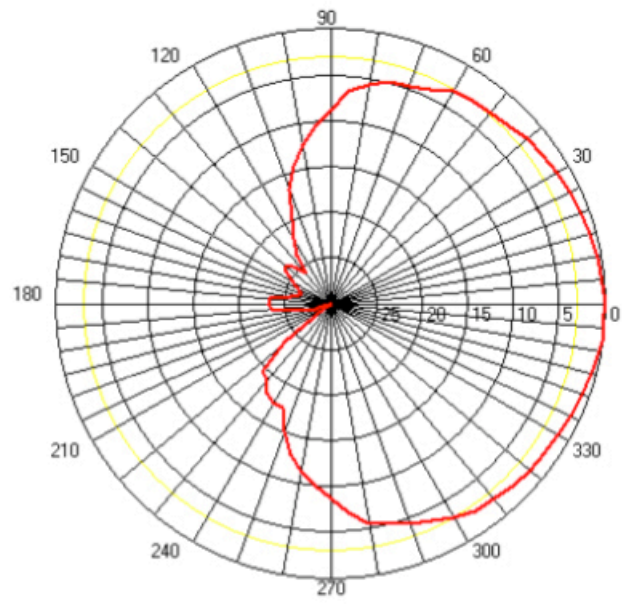

# M5 5GHz Antenna List

1. 30dBi Dual-Polarity Dish
2. 24dBi Dual-Polarity Panel
3. 30dBi Grid Antenna
4. 20dBi Dual-Polarity Sector
5. 7dBi Omni Antenna

1.

**Ubiquiti RD-5G-30**  
 Beamwidth: 4 degrees  
 Diameter: 927mm  
 Gain: 30dBi

## Ubiquiti RP-5G-24

Beamwidth: 6degrees

15.2in x 15.2in x 1.12 in. (386mm x 386mm x 28.4mm)

Gain: 24dBi

3.

**Ubiquiti AG-5G-30**  
Gain: 30dBi  
Dimensions:  
15.7 x 23.6 inches  
(400 x 600 mm)

**Horizontal**

**Vertical**

4.

**Ubiquiti AMS-5G-20**  
Gain: 20dBi  
Dimensions:  
31 x 6.5 x 2.5 inches

5.

**Ubiquiti O-5G-7**

Gain: 7dBi

Dimensions:

Length: 197mm