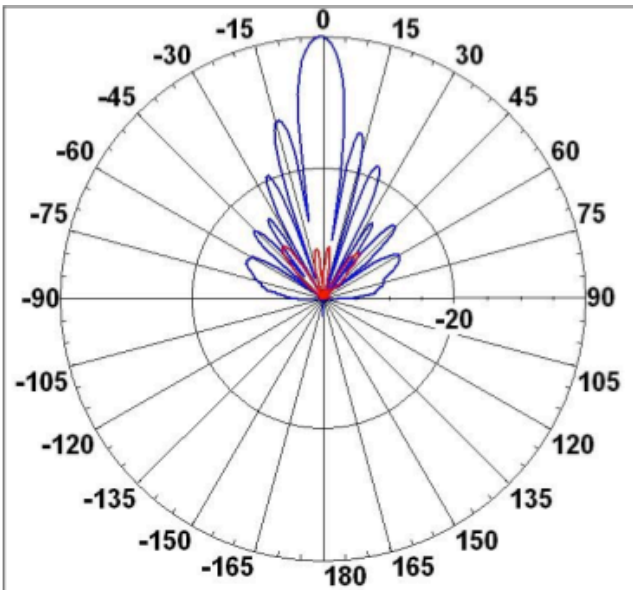

# M5 5GHz Antenna List

1. 30dBi Dual-Polarity Dish
2. 24dBi Dual-Polarity Panel
3. 30dBi Grid Antenna
4. 20dBi Dual-Polarity Sector
5. 7dBi Omni Antenna

1.

**Ubiquiti RD-5G-30**  
 Beamwidth: 4 degrees  
 Diameter: 927mm  
 Gain: 30dBi

## Ubiquiti RP-5G-24

Beamwidth: 6degrees

15.2in x 15.2in x 1.12 in. (386mm x 386mm x 28.4mm)

Gain: 24dBi

3.

**Ubiquiti AG-5G-30**  
Gain: 30dBi  
Dimensions:  
15.7 x 23.6 inches  
(400 x 600 mm)

**Horizontal**

**Vertical**

4.

**Ubiquiti AMS-5G-20**  
Gain: 20dBi  
Dimensions:  
31 x 6.5 x 2.5 inches

5.

**Ubiquiti O-5G-7**

Gain: 7dBi

Dimensions:

Length: 197mm