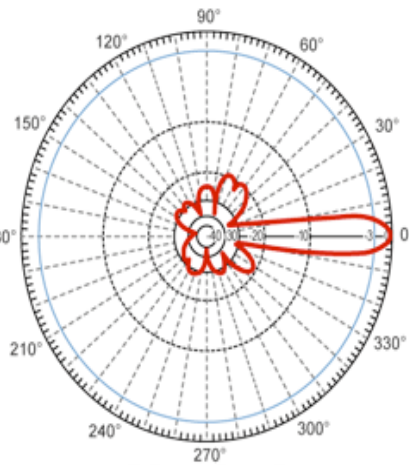

# M5 5GHz Antenna List

1. 30dBi Dual-Polarity Dish
2. 24dBi Dual-Polarity Panel
3. 30dBi Grid Antenna
4. 20dBi Dual-Polarity Sector
5. 7dBi Omni Antenna

1.

**Ubiquiti RD-5G-30**  
 Beamwidth: 4 degrees  
 Diameter: 927mm  
 Gain: 30dBi

## Ubiquiti RP-5G-24

Beamwidth: 6degrees

15.2in x 15.2in x 1.12 in. (386mm x 386mm x 28.4mm)

Gain: 24dBi

3.

**Ubiquiti AG-5G-30**  
Gain: 30dBi  
Dimensions:  
15.7 x 23.6 inches  
(400 x 600 mm)

**Horizontal**

**Vertical**

4.

**Ubiquiti AMS-5G-20**  
Gain: 20dBi  
Dimensions:  
31 x 6.5 x 2.5 inches

5.

**Ubiquiti O-5G-7**

Gain: 7dBi

Dimensions:

Length: 197mm