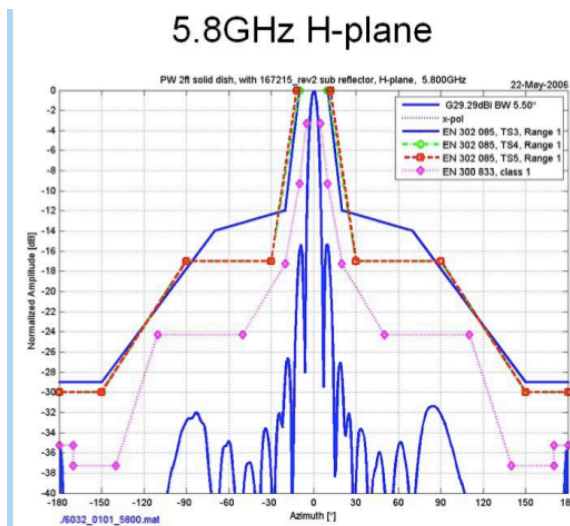

# M5 5GHz Antenna List

1. 30dBi Dual-Polarity Dish
2. 24dBi Dual-Polarity Panel
3. 30dBi Grid Antenna
4. 20dBi Dual-Polarity Sector
5. 7dBi Omni Antenna

1.

**Ubiquiti RD-5G-30**  
 Beamwidth: 4 degrees  
 Diameter: 927mm  
 Gain: 30dBi

## Ubiquiti RP-5G-24

Beamwidth: 6degrees

15.2in x 15.2in x 1.12 in. (386mm x 386mm x 28.4mm)

Gain: 24dBi

3.

**Ubiquiti AG-5G-30**  
Gain: 30dBi  
Dimensions:  
15.7 x 23.6 inches  
(400 x 600 mm)

**Horizontal**

**Vertical**

4.

**Ubiquiti AMS-5G-20**  
Gain: 20dBi  
Dimensions:  
31 x 6.5 x 2.5 inches

5.

**Ubiquiti O-5G-7**

Gain: 7dBi

Dimensions:

Length: 197mm