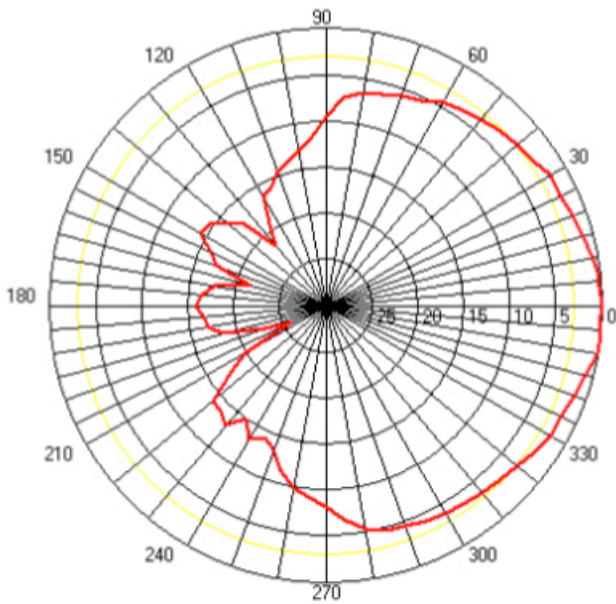

# M5 5GHz Antenna List

1. 30dBi Dual-Polarity Dish
2. 24dBi Dual-Polarity Panel
3. 30dBi Grid Antenna
4. 20dBi Dual-Polarity Sector
5. 7dBi Omni Antenna

1.

**Ubiquiti RD-5G-30**  
 Beamwidth: 4 degrees  
 Diameter: 927mm  
 Gain: 30dBi

## Ubiquiti RP-5G-24

Beamwidth: 6degrees

15.2in x 15.2in x 1.12 in. (386mm x 386mm x 28.4mm)

Gain: 24dBi

3.

**Ubiquiti AG-5G-30**  
Gain: 30dBi  
Dimensions:  
15.7 x 23.6 inches  
(400 x 600 mm)

**Horizontal**

**Vertical**

4.

**Ubiquiti AMS-5G-20**  
Gain: 20dBi  
Dimensions:  
31 x 6.5 x 2.5 inches

5.

**Ubiquiti O-5G-7**

Gain: 7dBi

Dimensions:

Length: 197mm