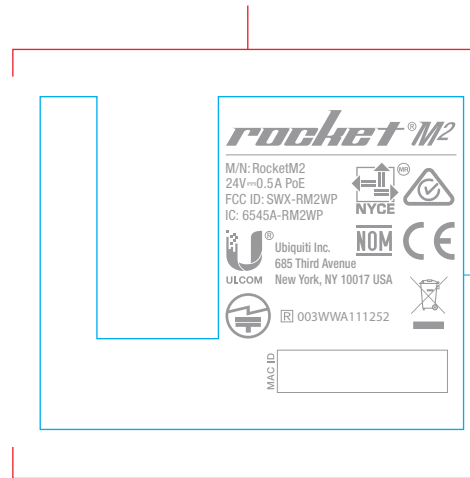

■ Pantone Cool Gray 7 C

Label Information

EUT (Front side)