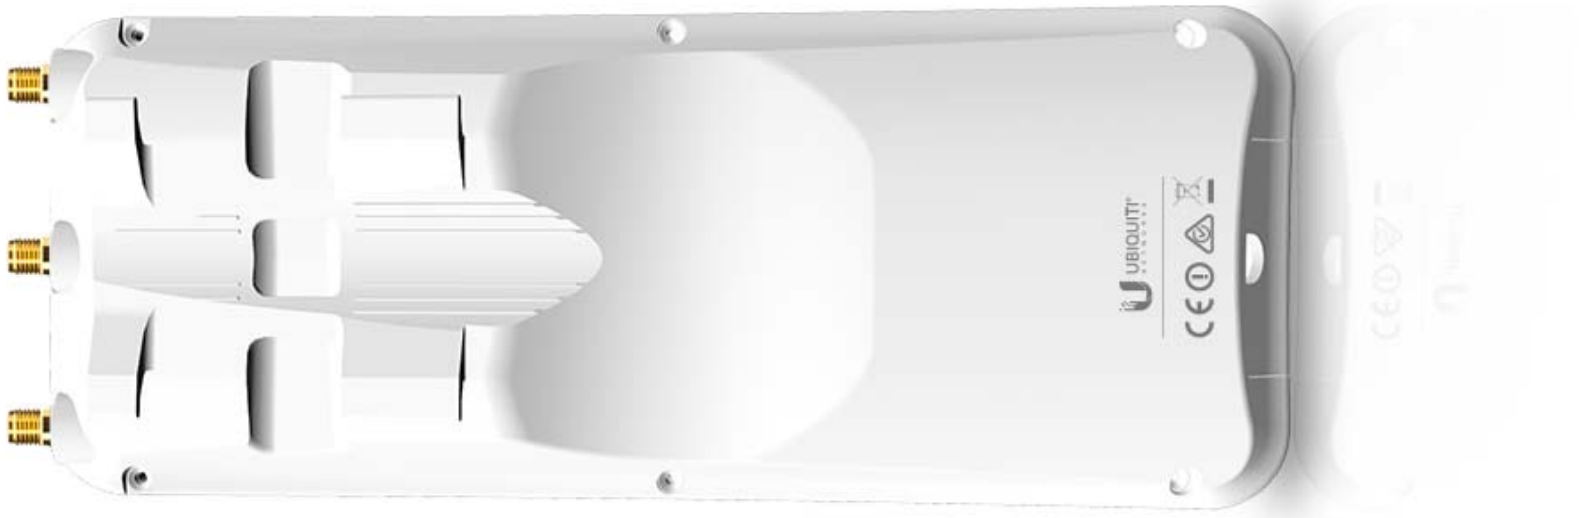

PRISM

GPS

LAN

rocket-5AC

LAN RESET

rocket-5AC
PRISM

M/N: R5AC-PRISM
24V → 0.5A GigE PoE
FCC ID: SWX-R5ACPRISM
IC: 6545A-R5ACPRISM

MAC ID

PPDC

50%

Low

rocket 5AC

PRISM

GPS

LAN

⏻

rocket-SAC