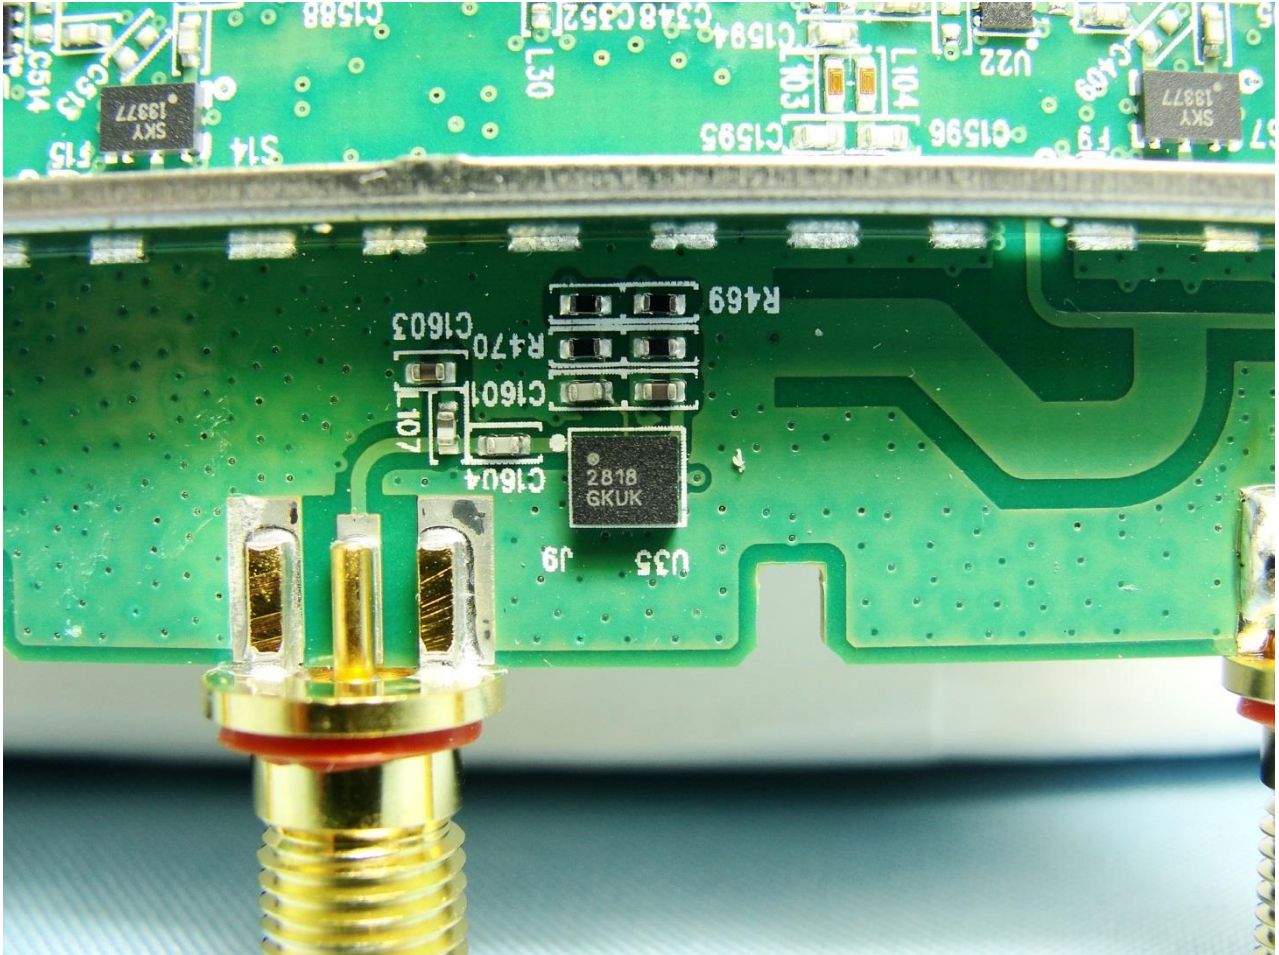

Brand Name: UBIQUITI / Model Name: R2AC