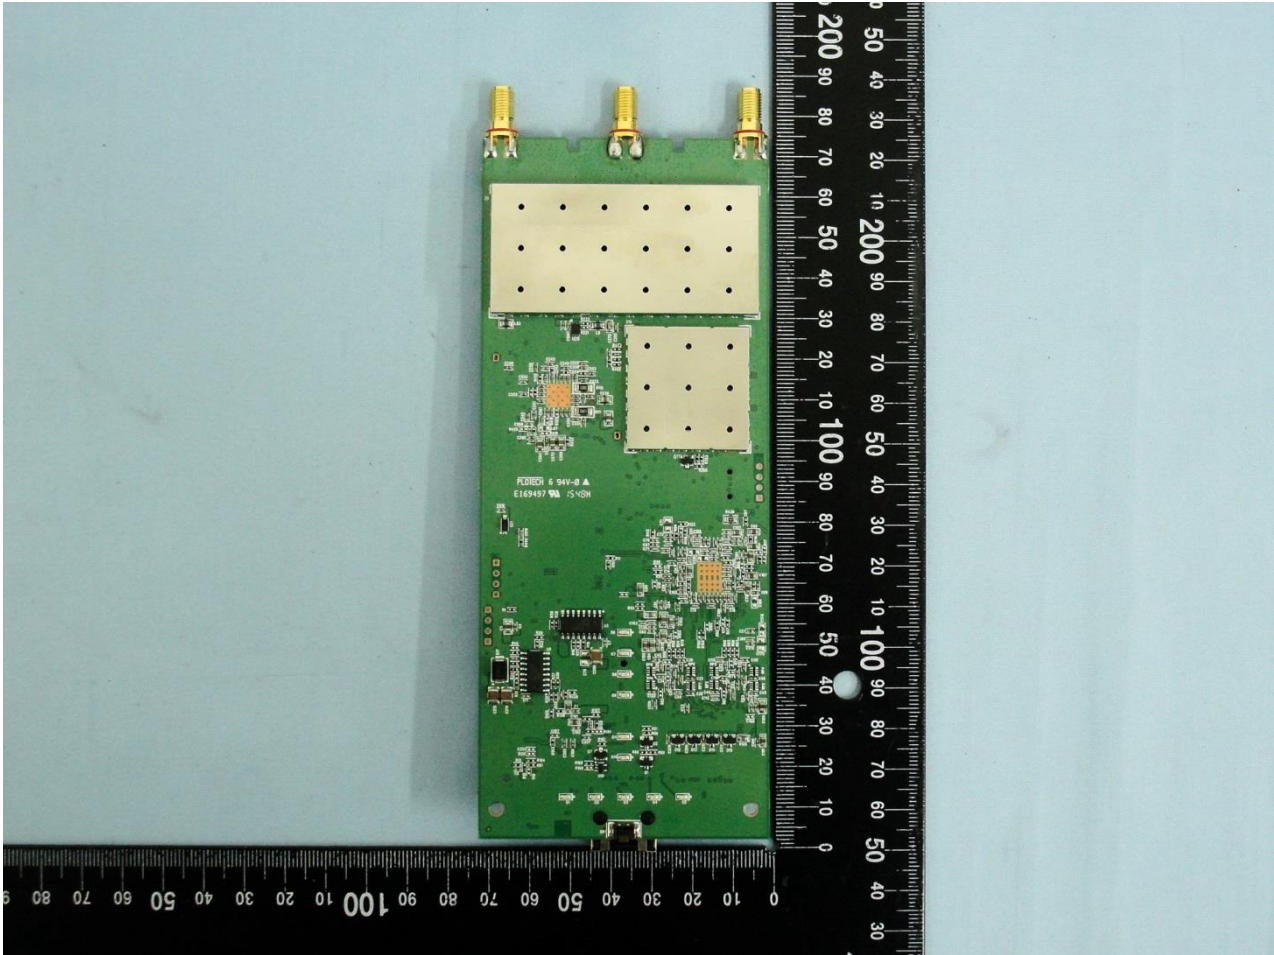

Brand Name: UBIQUITI / Model Name: R2AC