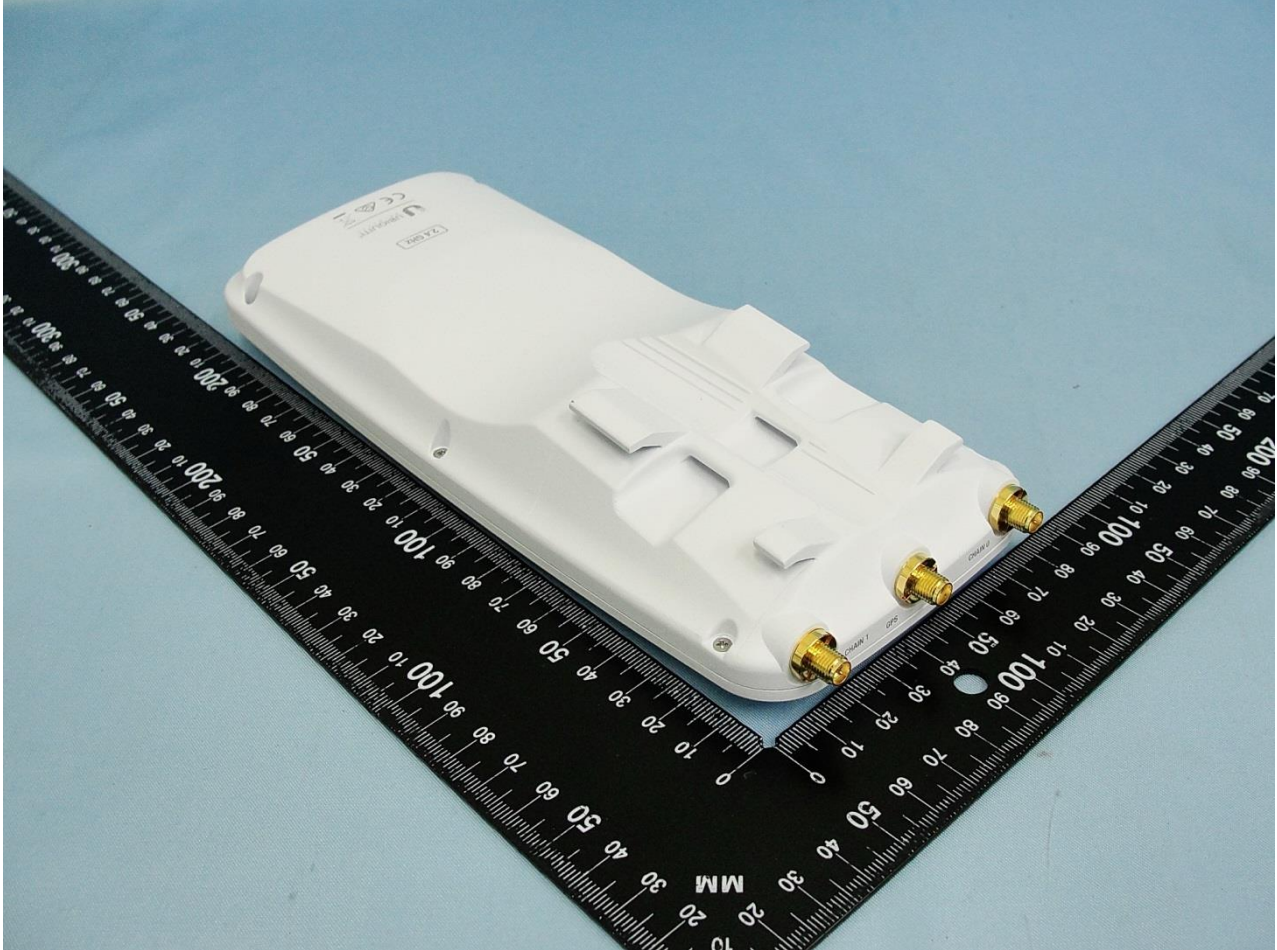

1. External Photograph of EUT

Brand Name: UBIQUITI / Model Name: R2AC

Brand Name: UBIQUITI / Model Name: R2AC

Brand Name: UBIQUITI / Model Name: R2AC

2. Photograph of Accessory

Brand Name: UBIQUITI / Model Name: R2AC

| Specification of Accessory | | |
|-----------------------------------|-------------------|--------------|
| PoE Adapter | Brand Name | UBIQUITI |
| | Model Name | GP-A240-050G |

Remark: For accessories equipped with this EUT, please refer to the following photos.