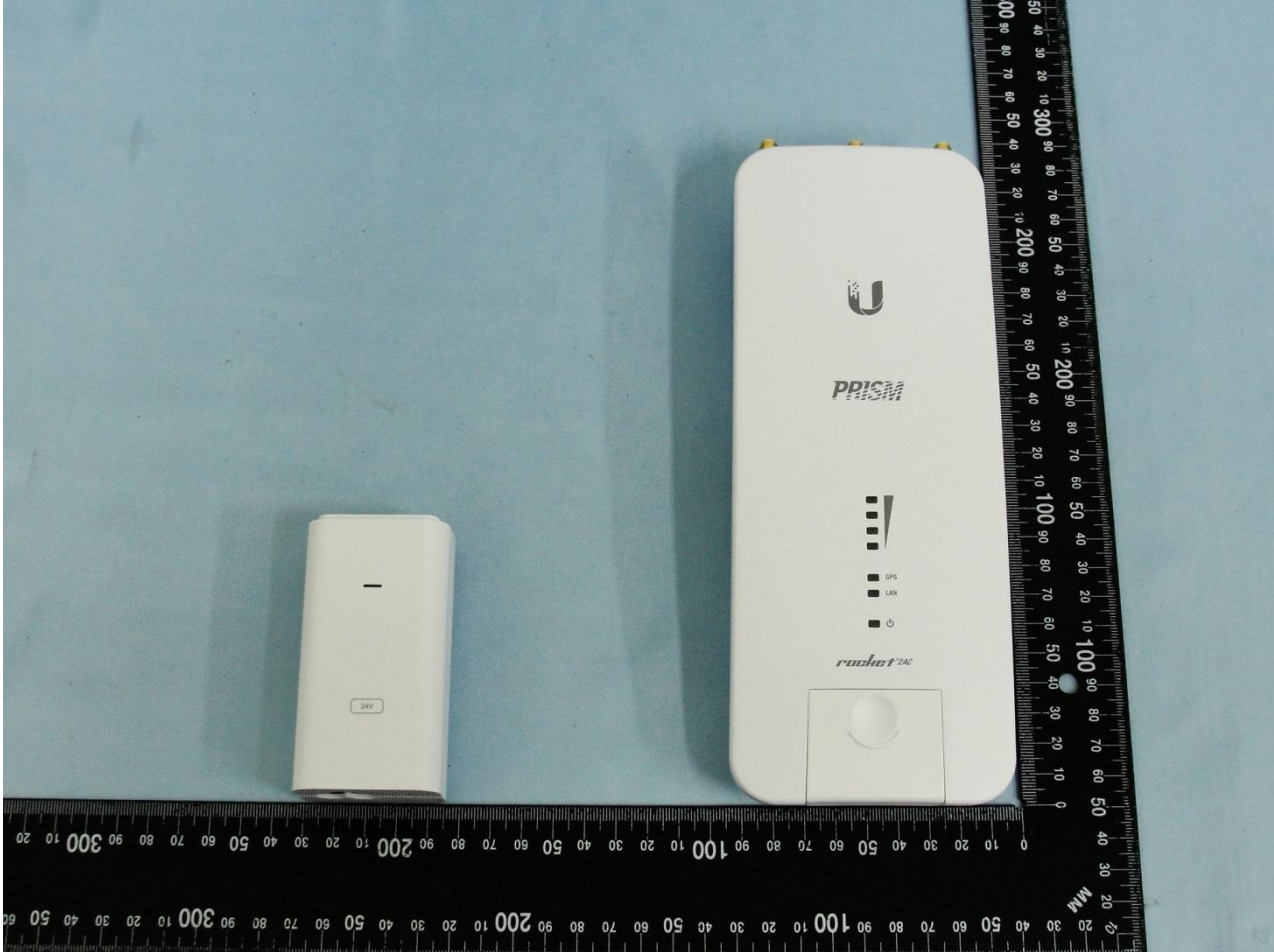

Brand Name: UBIQUITI / Model Name: R2AC