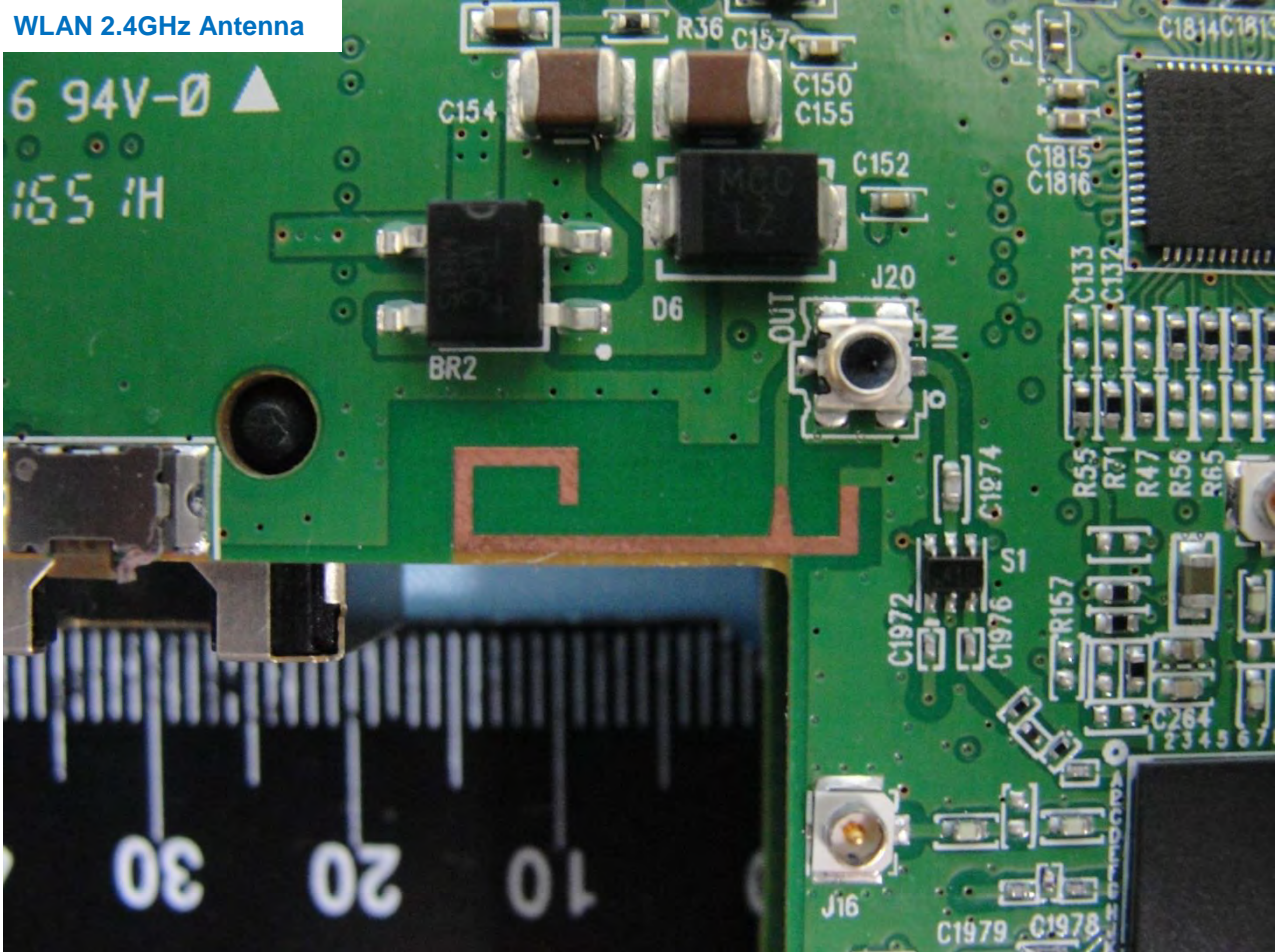

Brand Name: UBIQUITI / Model Name: PS-5AC

Brand Name: UBIQUITI / Model Name: PS-5AC

Brand Name: UBIQUITI / Model Name: PS-5AC

Brand Name: UBIQUITI / Model Name: PS-5AC

WLAN 2.4GHz Antenna

Brand Name: UBIQUITI / Model Name: PS-5AC