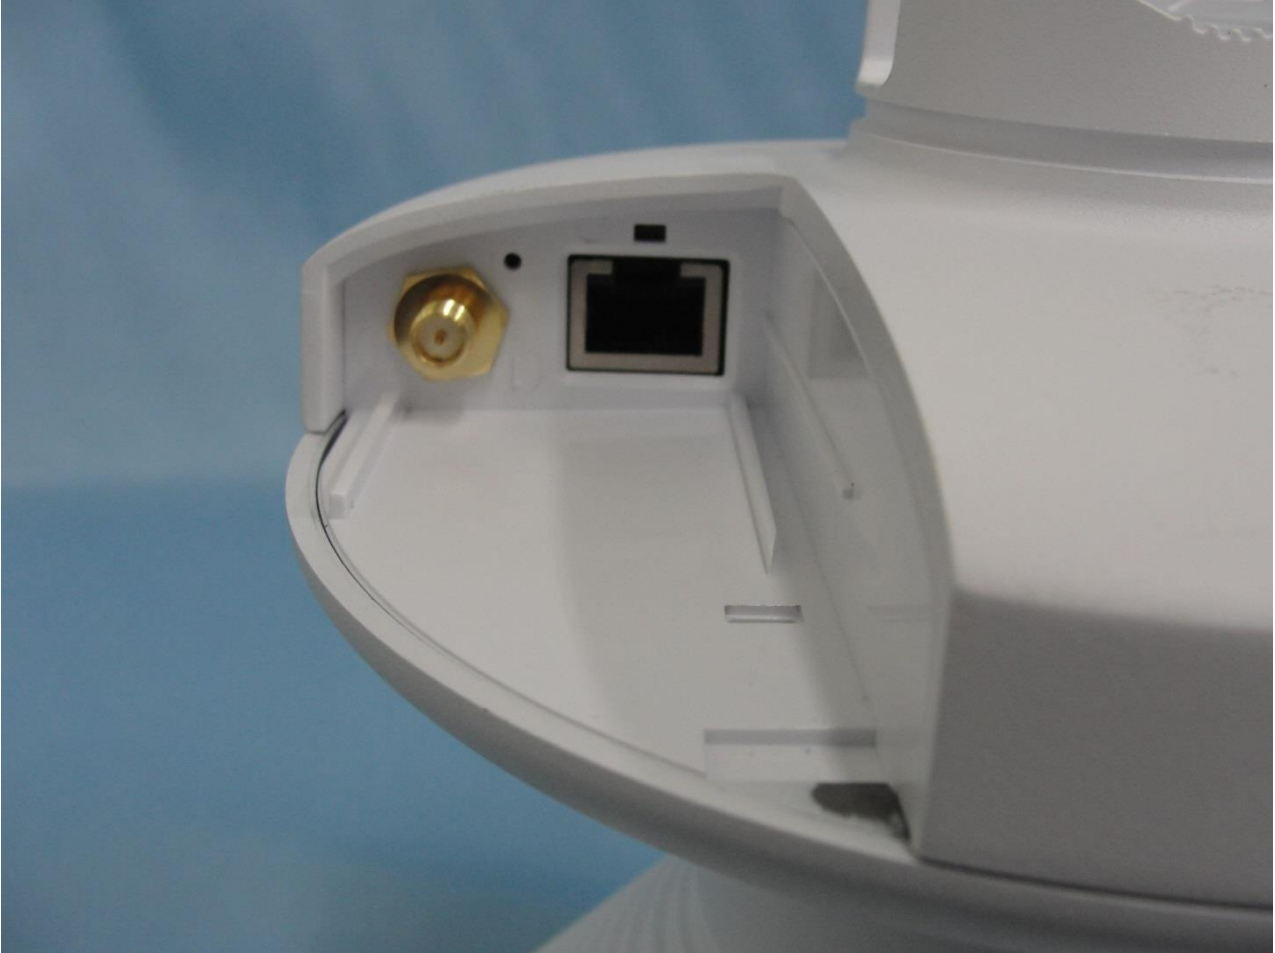

**1. External Photograph of EUT**

**Brand Name: UBIQUITI / Model Name: PS-5AC**

Brand Name: UBIQUITI / Model Name: PS-5AC

Brand Name: UBIQUITI / Model Name: PS-5AC

Brand Name: UBIQUITI / Model Name: PS-5AC

**Brand Name: UBIQUITI / Model Name: PS-5AC**

Brand Name: UBIQUITI / Model Name: PS-5AC

Brand Name: UBIQUITI / Model Name: PS-5AC

Brand Name: UBIQUITI / Model Name: PS-5AC

Brand Name: UBIQUITI / Model Name: PS-5AC

**2. Photograph of Accessory**

**Brand Name: UBIQUITI / Model Name: PS-5AC**

Specification of Accessory		
POE Adapter 1	Brand Name	UBIQUITI
	Model Name	GP-A240-050G
POE Adapter 2	Brand Name	UBIQUITI
	Model Name	GP-H240-100G