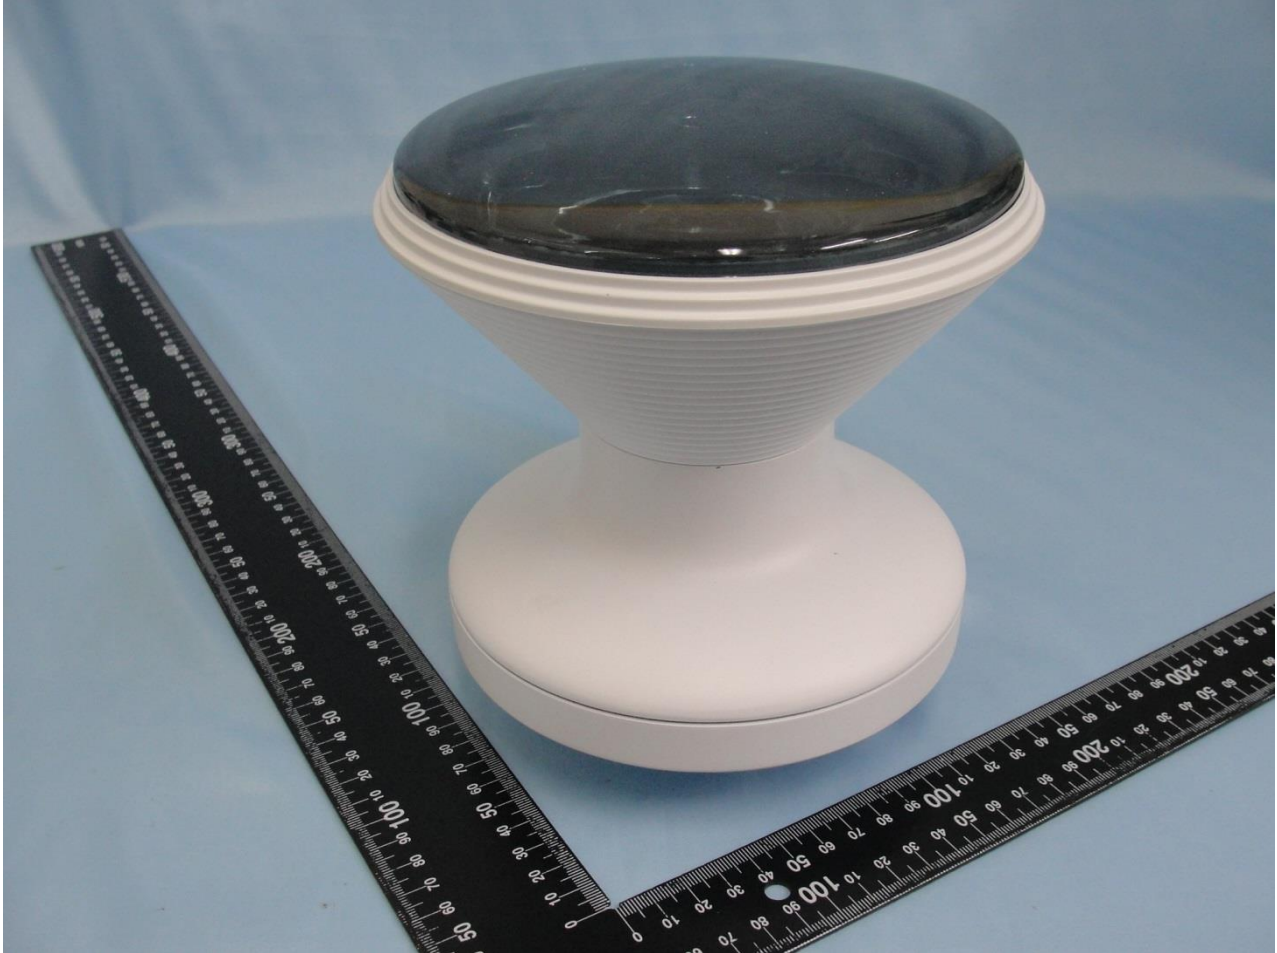

**1. External Photograph of EUT**

**Brand Name: UBIQUITI / Model Name: PS-5AC**

Brand Name: UBIQUITI / Model Name: PS-5AC

Brand Name: UBIQUITI / Model Name: PS-5AC

Brand Name: UBIQUITI / Model Name: PS-5AC

**Brand Name: UBIQUITI / Model Name: PS-5AC**

Brand Name: UBIQUITI / Model Name: PS-5AC

Brand Name: UBIQUITI / Model Name: PS-5AC

Brand Name: UBIQUITI / Model Name: PS-5AC

Brand Name: UBIQUITI / Model Name: PS-5AC

**2. Photograph of Accessory**

**Brand Name: UBIQUITI / Model Name: PS-5AC**

Specification of Accessory		
POE Adapter 1	Brand Name	UBIQUITI
	Model Name	GP-A240-050G
POE Adapter 2	Brand Name	UBIQUITI
	Model Name	GP-H240-100G