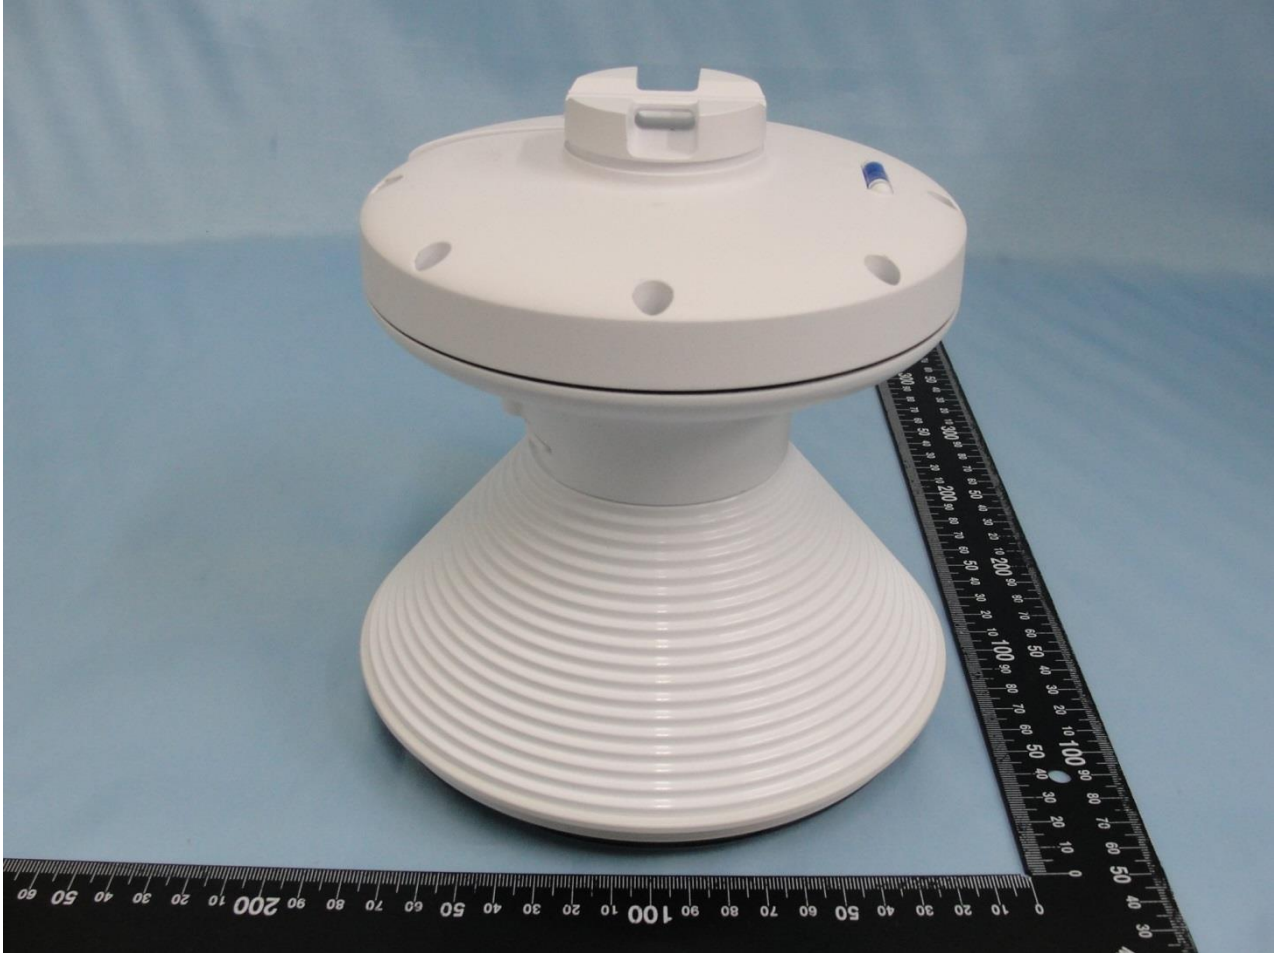

**1. External Photograph of EUT**

**Brand Name: UBIQUITI / Model Name: PS-5AC**

Brand Name: UBIQUITI / Model Name: PS-5AC

Brand Name: UBIQUITI / Model Name: PS-5AC

Brand Name: UBIQUITI / Model Name: PS-5AC

**Brand Name: UBIQUITI / Model Name: PS-5AC**

Brand Name: UBIQUITI / Model Name: PS-5AC

Brand Name: UBIQUITI / Model Name: PS-5AC

Brand Name: UBIQUITI / Model Name: PS-5AC

Brand Name: UBIQUITI / Model Name: PS-5AC

**2. Photograph of Accessory**

**Brand Name: UBIQUITI / Model Name: PS-5AC**

Specification of Accessory		
POE Adapter 1	Brand Name	UBIQUITI
	Model Name	GP-A240-050G
POE Adapter 2	Brand Name	UBIQUITI
	Model Name	GP-H240-100G