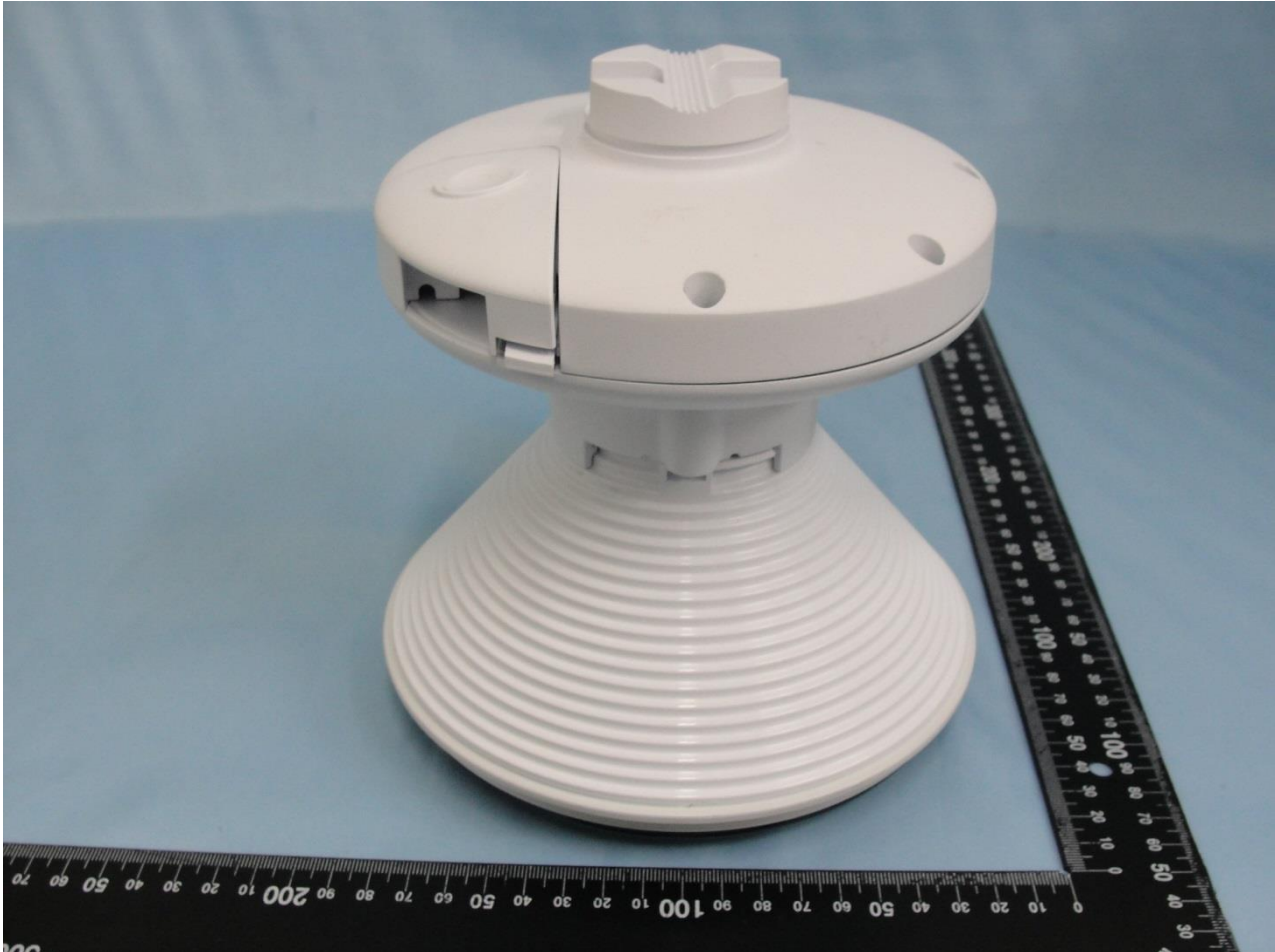

**1. External Photograph of EUT**

**Brand Name: UBIQUITI / Model Name: PS-5AC**

Brand Name: UBIQUITI / Model Name: PS-5AC

Brand Name: UBIQUITI / Model Name: PS-5AC

Brand Name: UBIQUITI / Model Name: PS-5AC

**Brand Name: UBIQUITI / Model Name: PS-5AC**

Brand Name: UBIQUITI / Model Name: PS-5AC

Brand Name: UBIQUITI / Model Name: PS-5AC

Brand Name: UBIQUITI / Model Name: PS-5AC

Brand Name: UBIQUITI / Model Name: PS-5AC

**2. Photograph of Accessory**

**Brand Name: UBIQUITI / Model Name: PS-5AC**

Specification of Accessory		
POE Adapter 1	Brand Name	UBIQUITI
	Model Name	GP-A240-050G
POE Adapter 2	Brand Name	UBIQUITI
	Model Name	GP-H240-100G