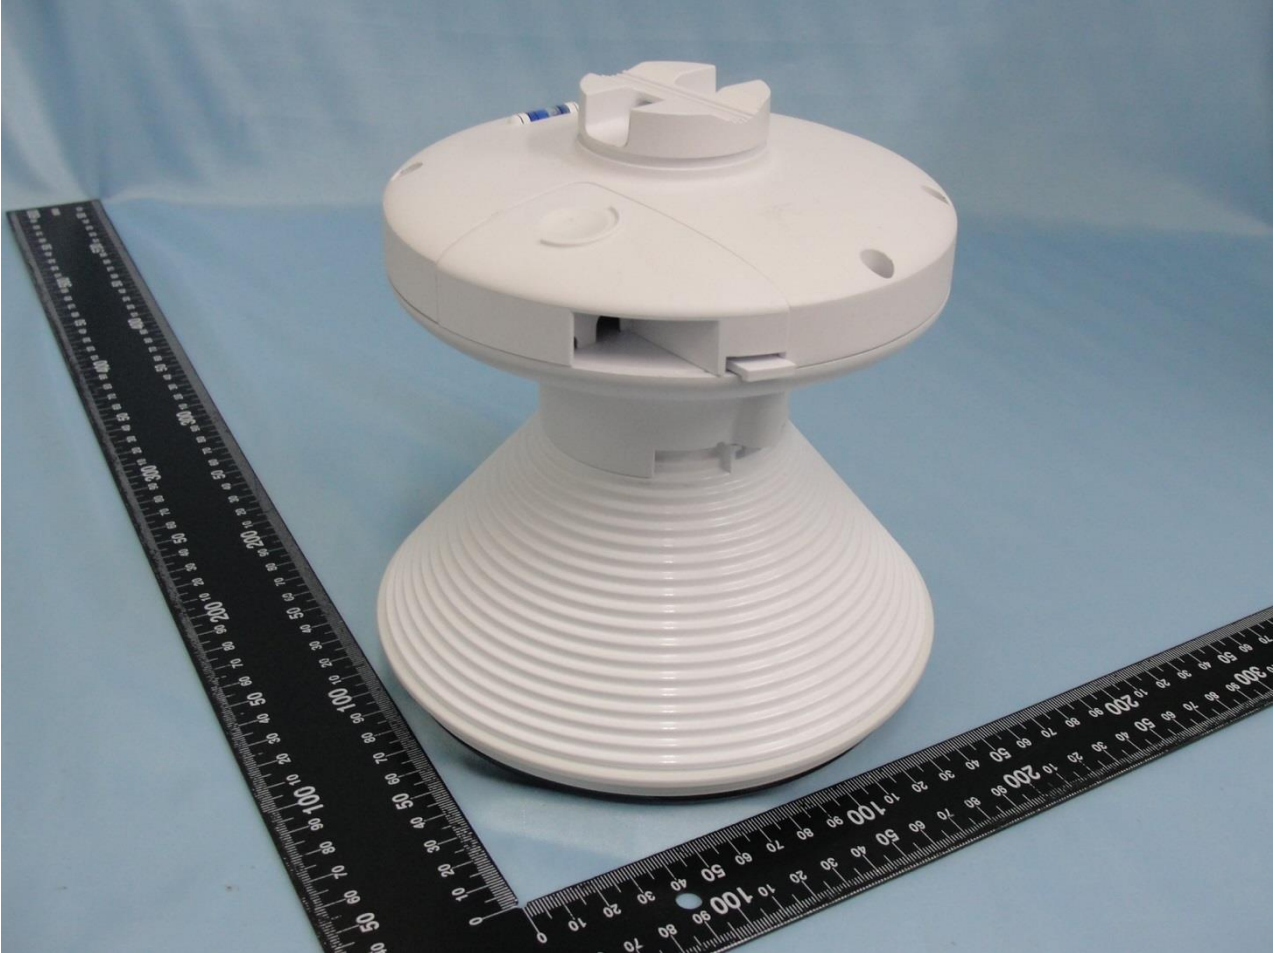

**1. External Photograph of EUT**

**Brand Name: UBIQUITI / Model Name: PS-5AC**

Brand Name: UBIQUITI / Model Name: PS-5AC

Brand Name: UBIQUITI / Model Name: PS-5AC

Brand Name: UBIQUITI / Model Name: PS-5AC

**Brand Name: UBIQUITI / Model Name: PS-5AC**

Brand Name: UBIQUITI / Model Name: PS-5AC

Brand Name: UBIQUITI / Model Name: PS-5AC

Brand Name: UBIQUITI / Model Name: PS-5AC

Brand Name: UBIQUITI / Model Name: PS-5AC

**2. Photograph of Accessory**

**Brand Name: UBIQUITI / Model Name: PS-5AC**

Specification of Accessory		
POE Adapter 1	Brand Name	UBIQUITI
	Model Name	GP-A240-050G
POE Adapter 2	Brand Name	UBIQUITI
	Model Name	GP-H240-100G