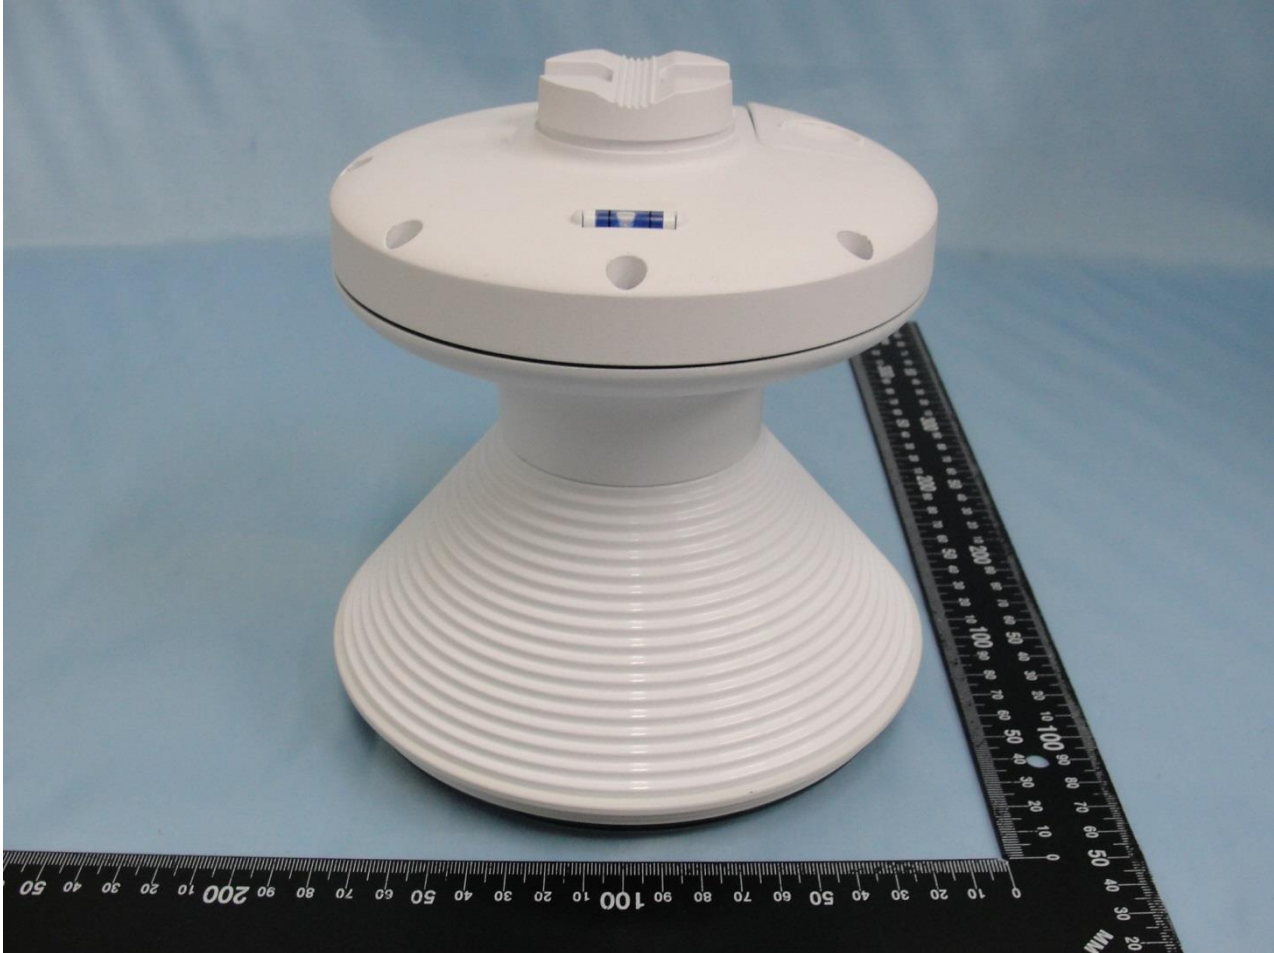

**1. External Photograph of EUT**

**Brand Name: UBIQUITI / Model Name: PS-5AC**

Brand Name: UBIQUITI / Model Name: PS-5AC

Brand Name: UBIQUITI / Model Name: PS-5AC

Brand Name: UBIQUITI / Model Name: PS-5AC

**Brand Name: UBIQUITI / Model Name: PS-5AC**

Brand Name: UBIQUITI / Model Name: PS-5AC

Brand Name: UBIQUITI / Model Name: PS-5AC

Brand Name: UBIQUITI / Model Name: PS-5AC

Brand Name: UBIQUITI / Model Name: PS-5AC

**2. Photograph of Accessory**

**Brand Name: UBIQUITI / Model Name: PS-5AC**

Specification of Accessory		
POE Adapter 1	Brand Name	UBIQUITI
	Model Name	GP-A240-050G
POE Adapter 2	Brand Name	UBIQUITI
	Model Name	GP-H240-100G