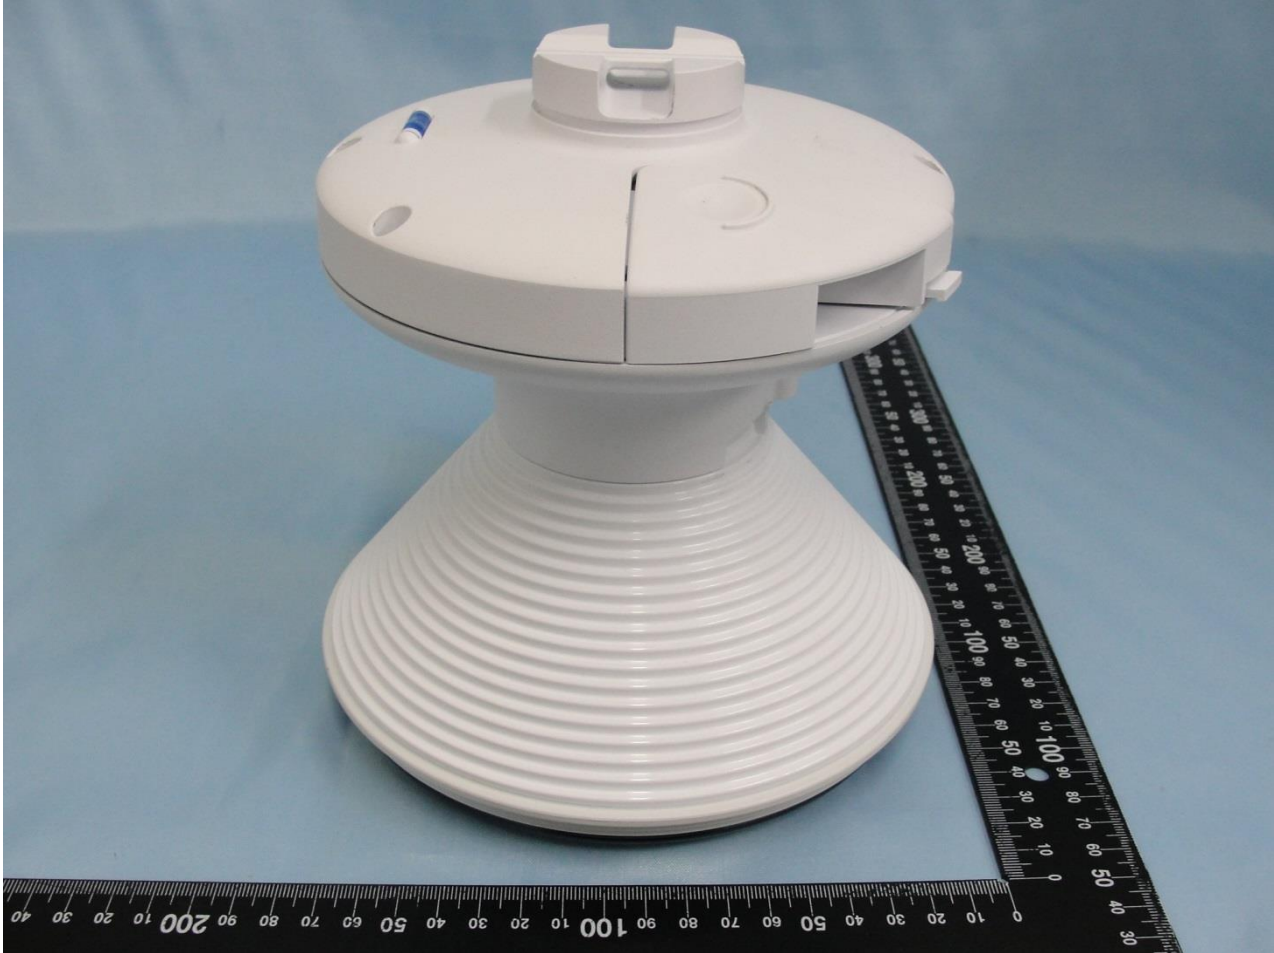

**1. External Photograph of EUT**

**Brand Name: UBIQUITI / Model Name: PS-5AC**

Brand Name: UBIQUITI / Model Name: PS-5AC

Brand Name: UBIQUITI / Model Name: PS-5AC

Brand Name: UBIQUITI / Model Name: PS-5AC

**Brand Name: UBIQUITI / Model Name: PS-5AC**

Brand Name: UBIQUITI / Model Name: PS-5AC

Brand Name: UBIQUITI / Model Name: PS-5AC

Brand Name: UBIQUITI / Model Name: PS-5AC

Brand Name: UBIQUITI / Model Name: PS-5AC

**2. Photograph of Accessory**

**Brand Name: UBIQUITI / Model Name: PS-5AC**

Specification of Accessory		
POE Adapter 1	Brand Name	UBIQUITI
	Model Name	GP-A240-050G
POE Adapter 2	Brand Name	UBIQUITI
	Model Name	GP-H240-100G