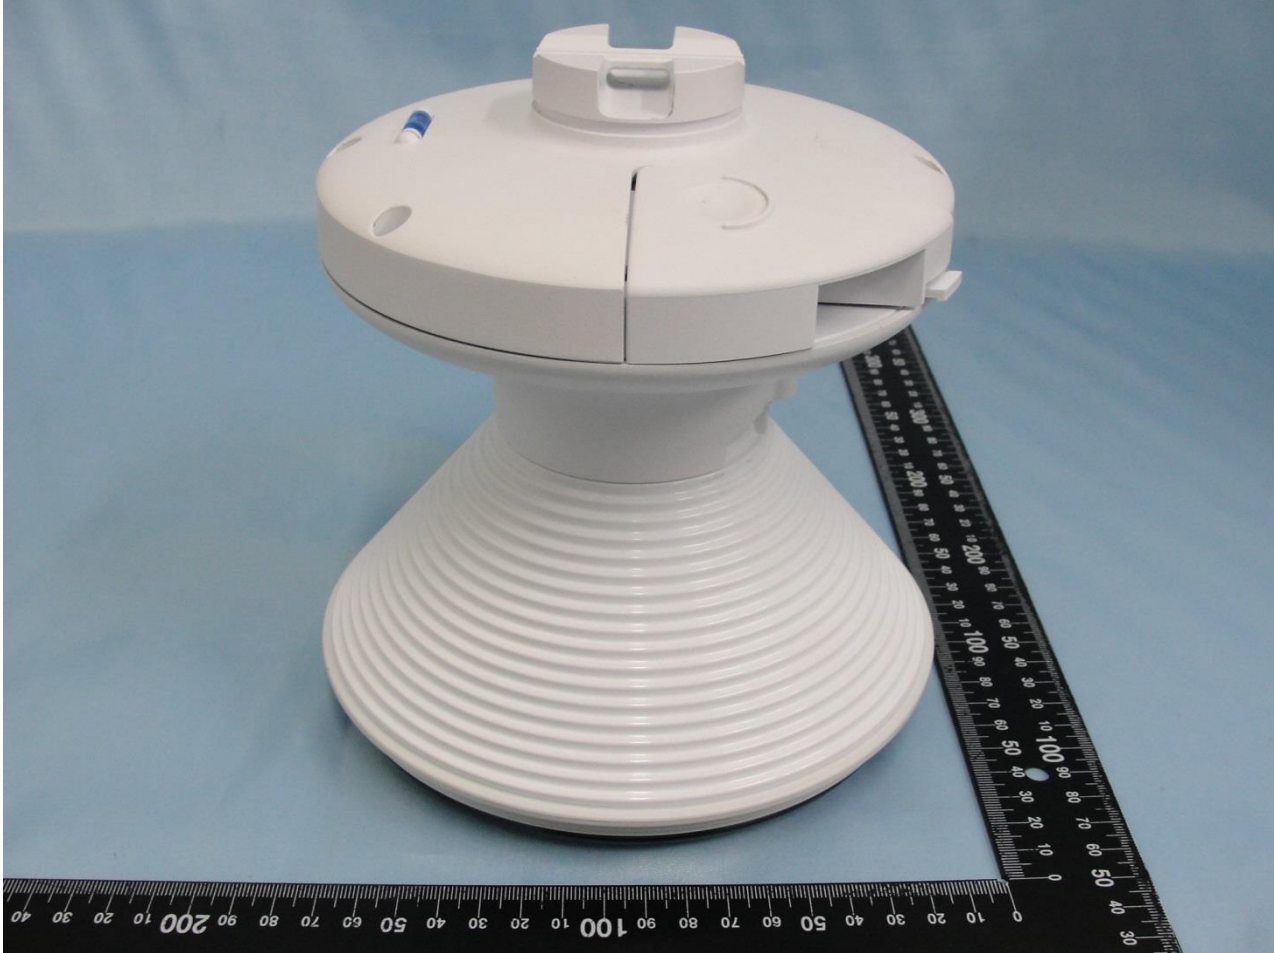

**1. External Photograph of EUT**

**Brand Name: UBIQUITI / Model Name: PS-5AC**

Brand Name: UBIQUITI / Model Name: PS-5AC

Brand Name: UBIQUITI / Model Name: PS-5AC

Brand Name: UBIQUITI / Model Name: PS-5AC

**Brand Name: UBIQUITI / Model Name: PS-5AC**

Brand Name: UBIQUITI / Model Name: PS-5AC

Brand Name: UBIQUITI / Model Name: PS-5AC

Brand Name: UBIQUITI / Model Name: PS-5AC

Brand Name: UBIQUITI / Model Name: PS-5AC

**2. Photograph of Accessory**

**Brand Name: UBIQUITI / Model Name: PS-5AC**

<b>Specification of Accessory</b>		
<b>POE Adapter 1</b>	<b>Brand Name</b>	UBIQUITI
	<b>Model Name</b>	GP-A240-050G
<b>POE Adapter 2</b>	<b>Brand Name</b>	UBIQUITI
	<b>Model Name</b>	GP-H240-100G