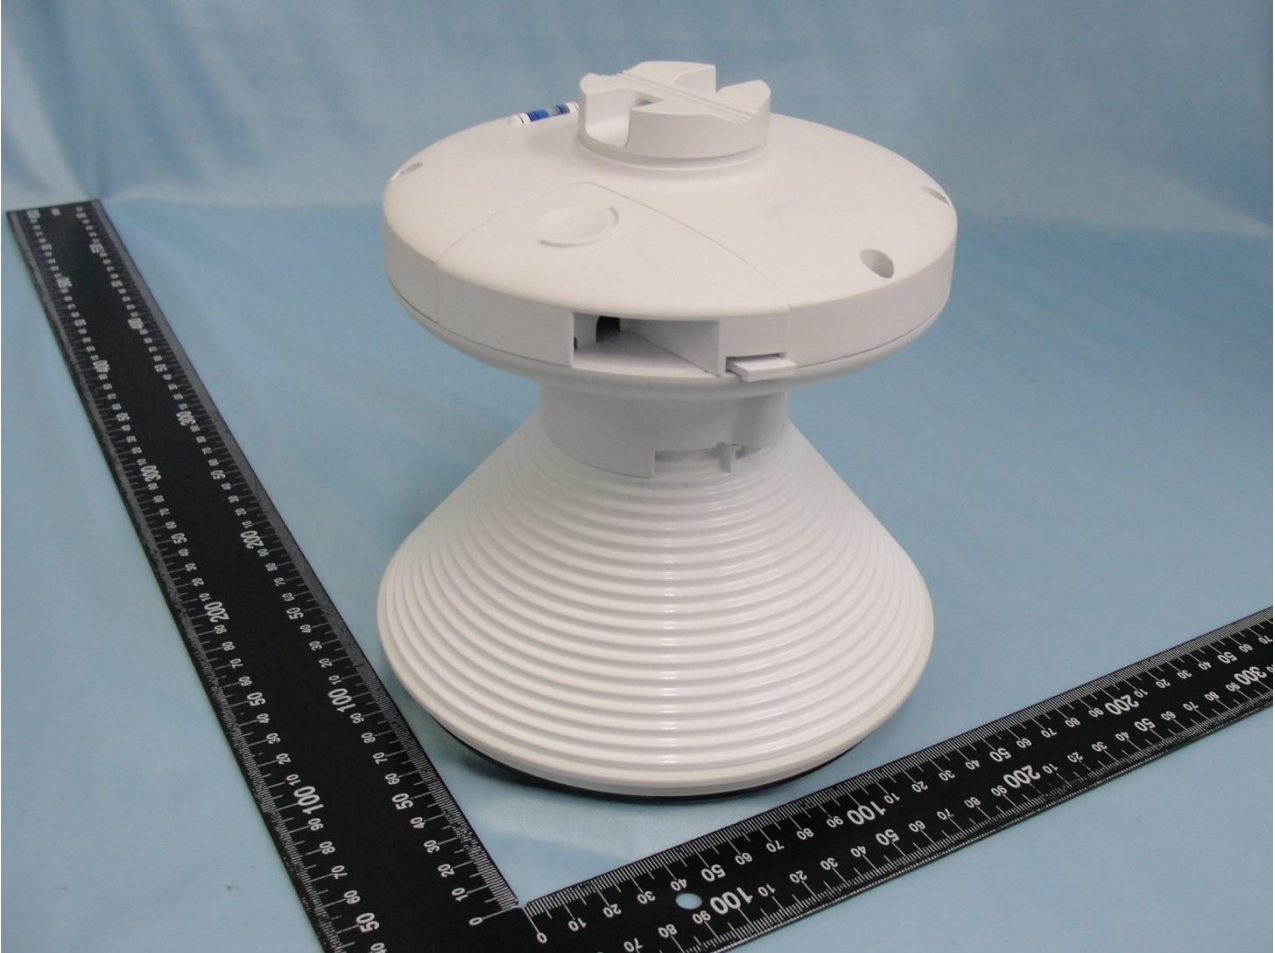

**1. External Photograph of EUT**

**Brand Name: UBIQUITI / Model Name: PS-5AC**

Brand Name: UBIQUITI / Model Name: PS-5AC

Brand Name: UBIQUITI / Model Name: PS-5AC

Brand Name: UBIQUITI / Model Name: PS-5AC

**Brand Name: UBIQUITI / Model Name: PS-5AC**

Brand Name: UBIQUITI / Model Name: PS-5AC

Brand Name: UBIQUITI / Model Name: PS-5AC

Brand Name: UBIQUITI / Model Name: PS-5AC

Brand Name: UBIQUITI / Model Name: PS-5AC

**2. Photograph of Accessory**

**Brand Name: UBIQUITI / Model Name: PS-5AC**

<b>Specification of Accessory</b>		
<b>POE Adapter 1</b>	<b>Brand Name</b>	UBIQUITI
	<b>Model Name</b>	GP-A240-050G
<b>POE Adapter 2</b>	<b>Brand Name</b>	UBIQUITI
	<b>Model Name</b>	GP-H240-100G