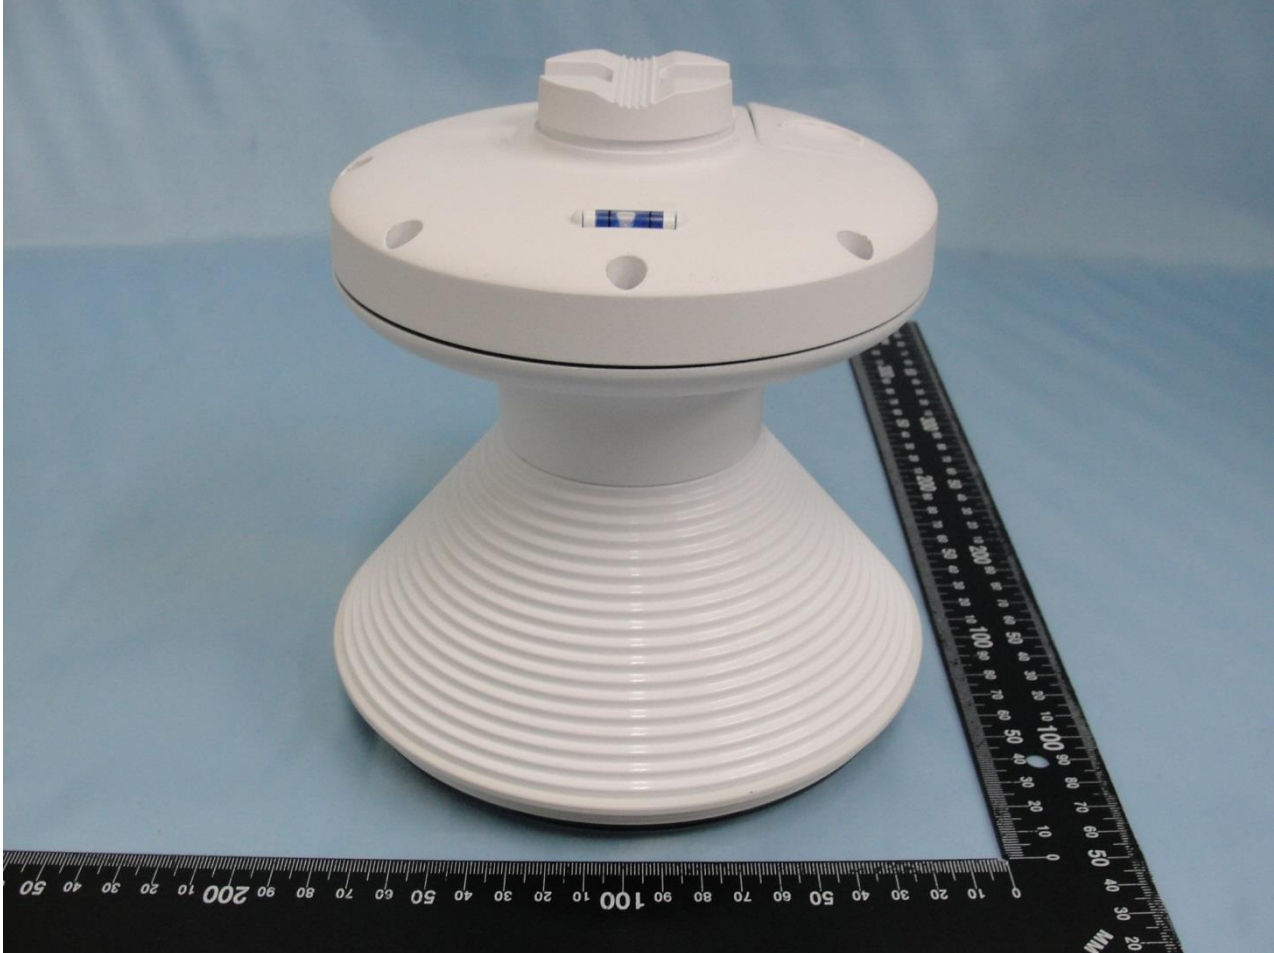

**1. External Photograph of EUT**

**Brand Name: UBIQUITI / Model Name: PS-5AC**

Brand Name: UBIQUITI / Model Name: PS-5AC

Brand Name: UBIQUITI / Model Name: PS-5AC

Brand Name: UBIQUITI / Model Name: PS-5AC

**Brand Name: UBIQUITI / Model Name: PS-5AC**

Brand Name: UBIQUITI / Model Name: PS-5AC

Brand Name: UBIQUITI / Model Name: PS-5AC

Brand Name: UBIQUITI / Model Name: PS-5AC

Brand Name: UBIQUITI / Model Name: PS-5AC

**2. Photograph of Accessory**

**Brand Name: UBIQUITI / Model Name: PS-5AC**

<b>Specification of Accessory</b>		
<b>POE Adapter 1</b>	<b>Brand Name</b>	UBIQUITI
	<b>Model Name</b>	GP-A240-050G
<b>POE Adapter 2</b>	<b>Brand Name</b>	UBIQUITI
	<b>Model Name</b>	GP-H240-100G