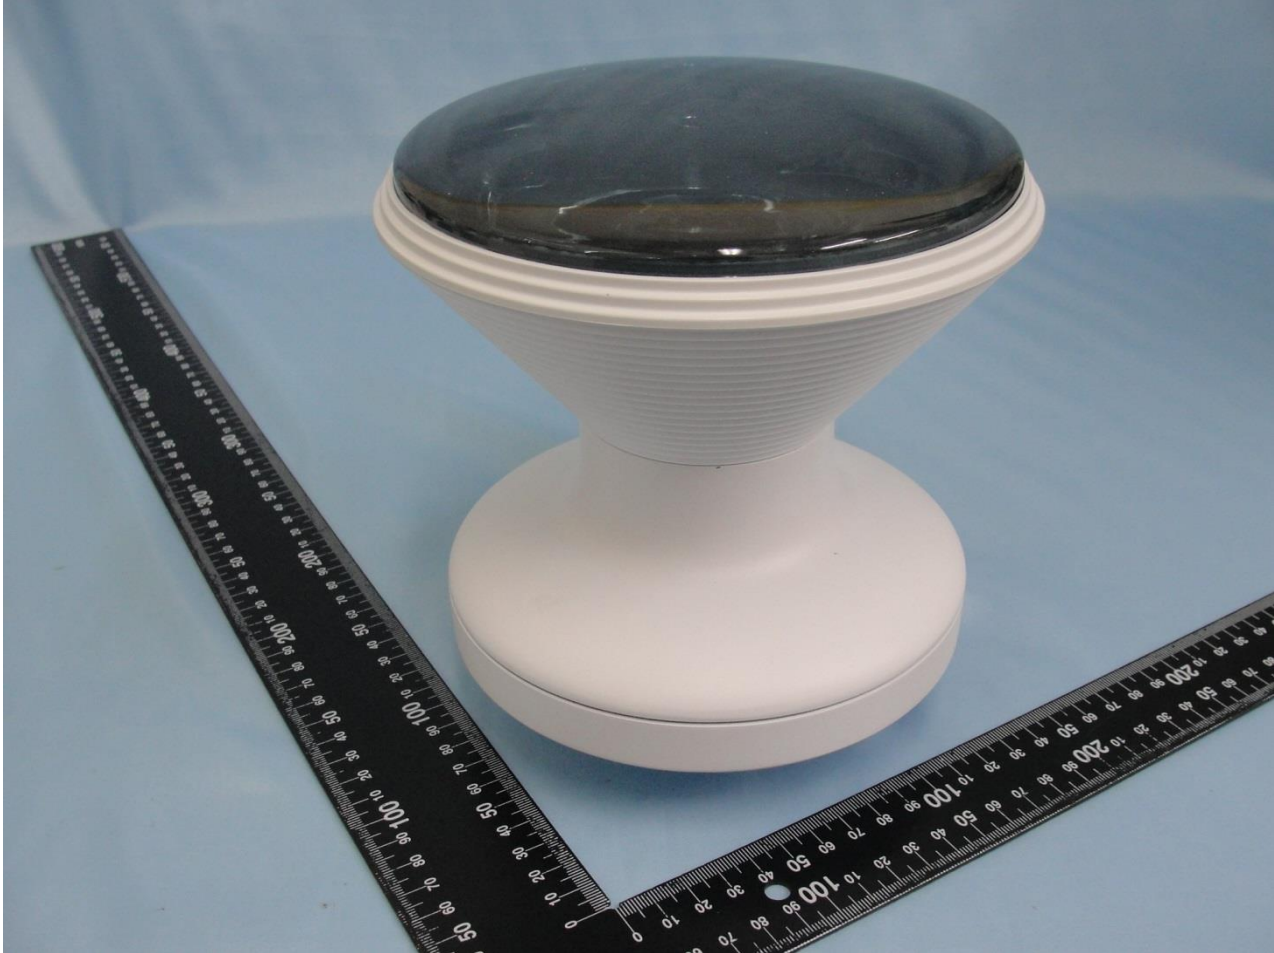

**1. External Photograph of EUT**

**Brand Name: UBIQUITI / Model Name: PS-5AC**

Brand Name: UBIQUITI / Model Name: PS-5AC

Brand Name: UBIQUITI / Model Name: PS-5AC

Brand Name: UBIQUITI / Model Name: PS-5AC

**Brand Name: UBIQUITI / Model Name: PS-5AC**

Brand Name: UBIQUITI / Model Name: PS-5AC

Brand Name: UBIQUITI / Model Name: PS-5AC

Brand Name: UBIQUITI / Model Name: PS-5AC

Brand Name: UBIQUITI / Model Name: PS-5AC

**2. Photograph of Accessory**

**Brand Name: UBIQUITI / Model Name: PS-5AC**

<b>Specification of Accessory</b>		
<b>POE Adapter 1</b>	<b>Brand Name</b>	UBIQUITI
	<b>Model Name</b>	GP-A240-050G
<b>POE Adapter 2</b>	<b>Brand Name</b>	UBIQUITI
	<b>Model Name</b>	GP-H240-100G