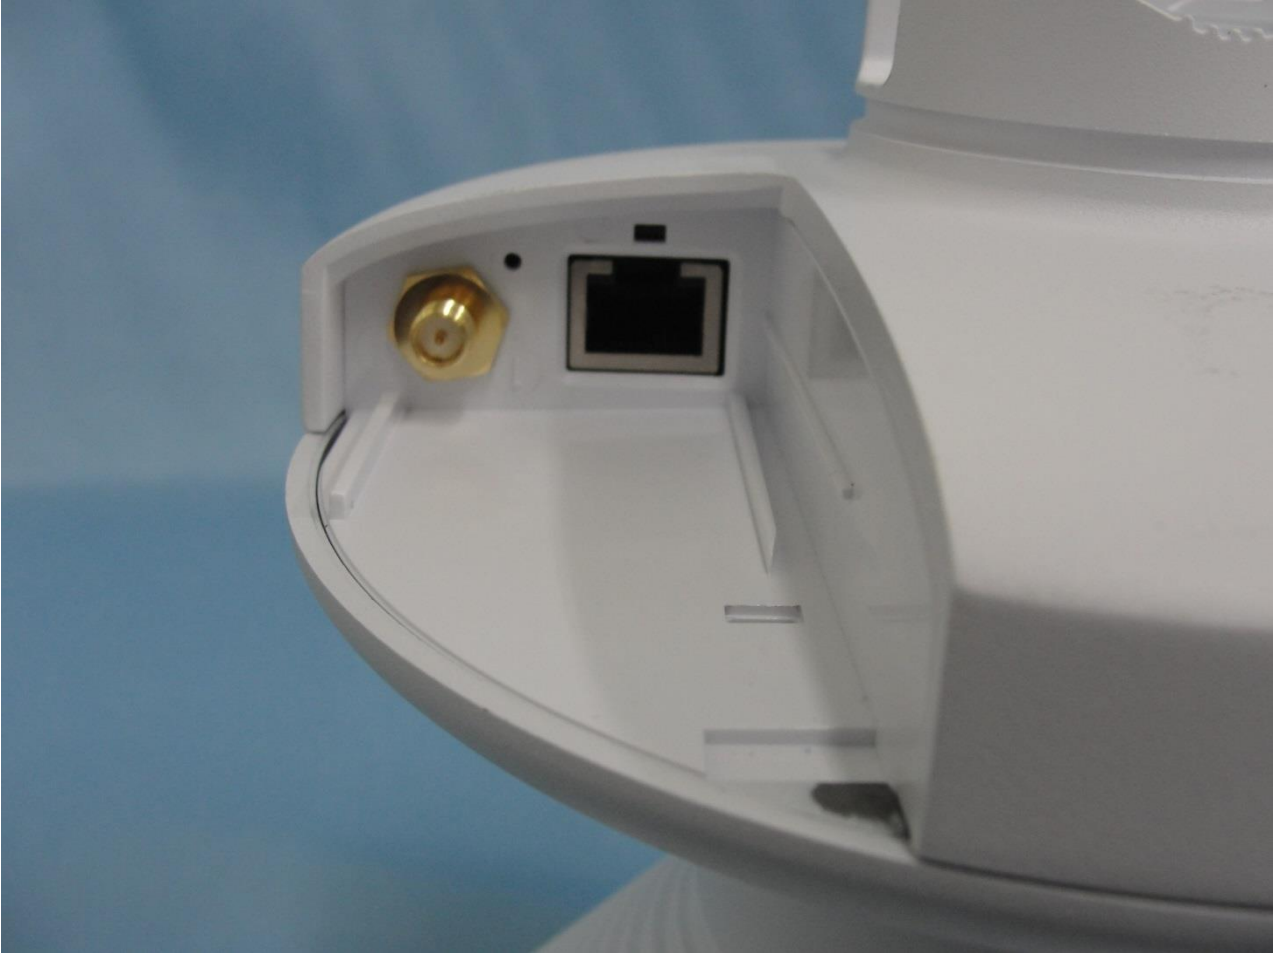

**1. External Photograph of EUT**

**Brand Name: UBIQUITI / Model Name: PS-5AC**

Brand Name: UBIQUITI / Model Name: PS-5AC

Brand Name: UBIQUITI / Model Name: PS-5AC

Brand Name: UBIQUITI / Model Name: PS-5AC

**Brand Name: UBIQUITI / Model Name: PS-5AC**

Brand Name: UBIQUITI / Model Name: PS-5AC

Brand Name: UBIQUITI / Model Name: PS-5AC

Brand Name: UBIQUITI / Model Name: PS-5AC

Brand Name: UBIQUITI / Model Name: PS-5AC

**2. Photograph of Accessory**

**Brand Name: UBIQUITI / Model Name: PS-5AC**

<b>Specification of Accessory</b>		
<b>POE Adapter 1</b>	<b>Brand Name</b>	UBIQUITI
	<b>Model Name</b>	GP-A240-050G
<b>POE Adapter 2</b>	<b>Brand Name</b>	UBIQUITI
	<b>Model Name</b>	GP-H240-100G