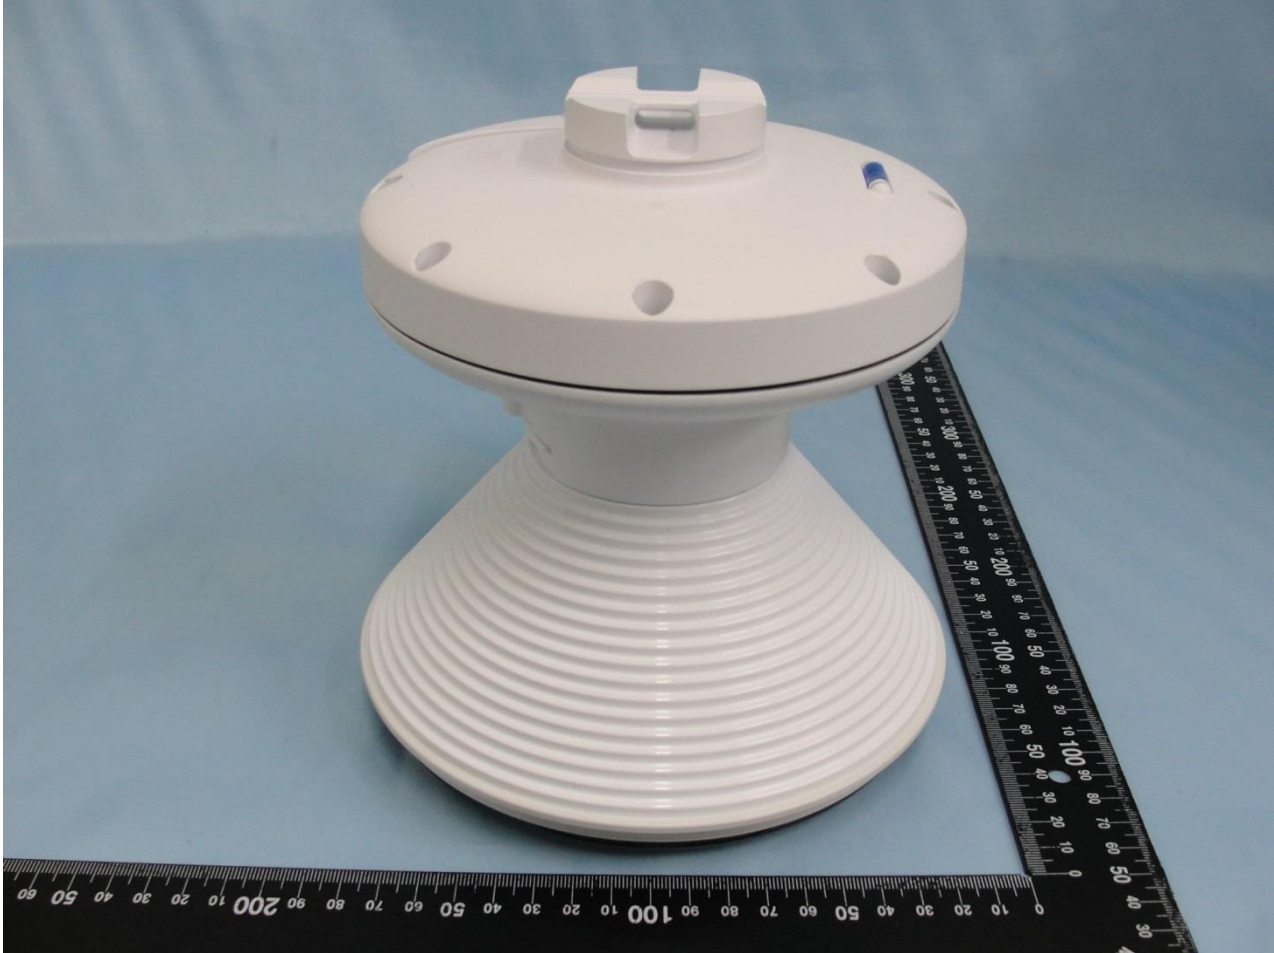

**1. External Photograph of EUT**

**Brand Name: UBIQUITI / Model Name: PS-5AC**

Brand Name: UBIQUITI / Model Name: PS-5AC

Brand Name: UBIQUITI / Model Name: PS-5AC

Brand Name: UBIQUITI / Model Name: PS-5AC

**Brand Name: UBIQUITI / Model Name: PS-5AC**

Brand Name: UBIQUITI / Model Name: PS-5AC

Brand Name: UBIQUITI / Model Name: PS-5AC

Brand Name: UBIQUITI / Model Name: PS-5AC

Brand Name: UBIQUITI / Model Name: PS-5AC

**2. Photograph of Accessory**

**Brand Name: UBIQUITI / Model Name: PS-5AC**

<b>Specification of Accessory</b>		
<b>POE Adapter 1</b>	<b>Brand Name</b>	UBIQUITI
	<b>Model Name</b>	GP-A240-050G
<b>POE Adapter 2</b>	<b>Brand Name</b>	UBIQUITI
	<b>Model Name</b>	GP-H240-100G