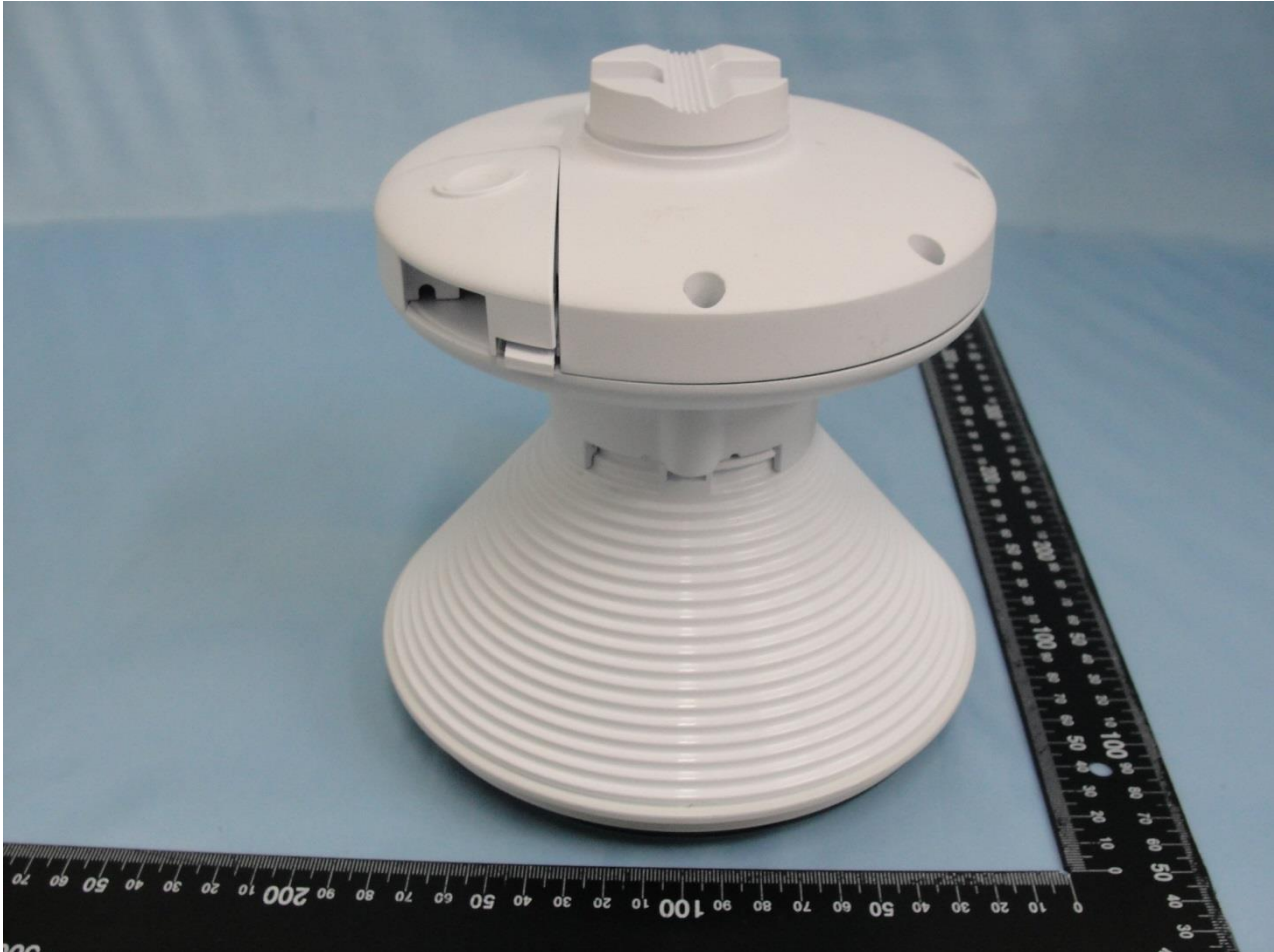

**1. External Photograph of EUT**

**Brand Name: UBIQUITI / Model Name: PS-5AC**

Brand Name: UBIQUITI / Model Name: PS-5AC

Brand Name: UBIQUITI / Model Name: PS-5AC

Brand Name: UBIQUITI / Model Name: PS-5AC

**Brand Name: UBIQUITI / Model Name: PS-5AC**

Brand Name: UBIQUITI / Model Name: PS-5AC

Brand Name: UBIQUITI / Model Name: PS-5AC

Brand Name: UBIQUITI / Model Name: PS-5AC

Brand Name: UBIQUITI / Model Name: PS-5AC

**2. Photograph of Accessory**

**Brand Name: UBIQUITI / Model Name: PS-5AC**

<b>Specification of Accessory</b>		
<b>POE Adapter 1</b>	<b>Brand Name</b>	UBIQUITI
	<b>Model Name</b>	GP-A240-050G
<b>POE Adapter 2</b>	<b>Brand Name</b>	UBIQUITI
	<b>Model Name</b>	GP-H240-100G