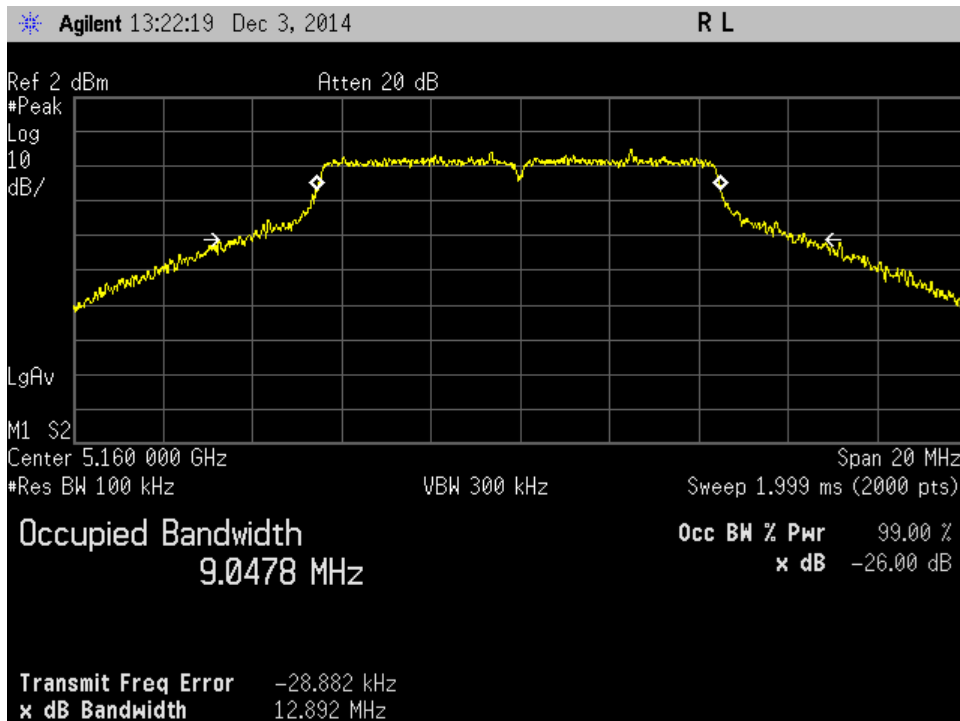

J13_low ch_bw=10 MHz