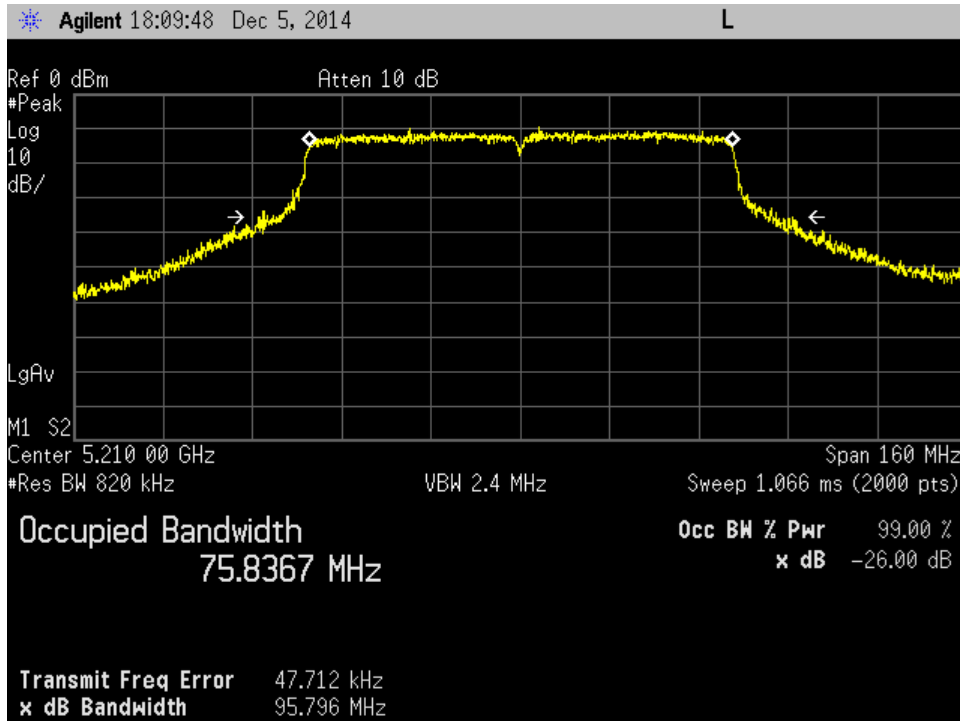

J13_hi ch_bw=80 MHz