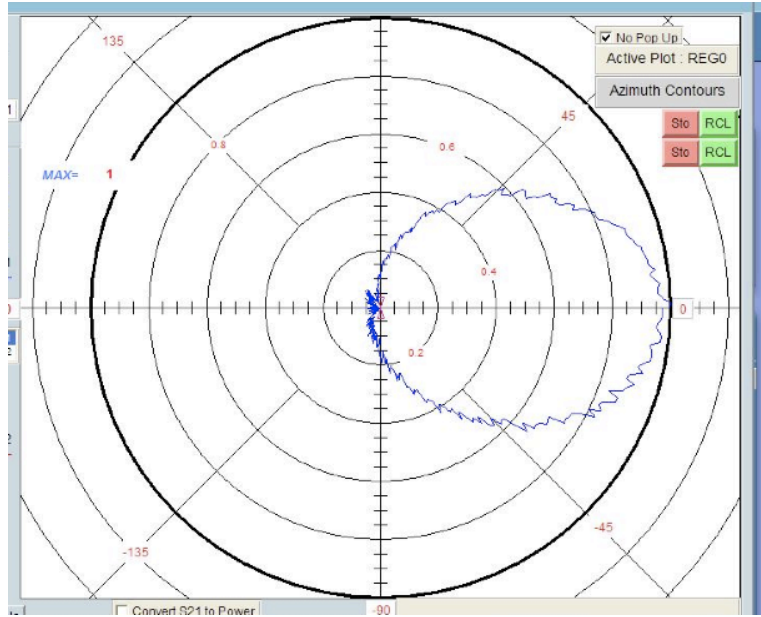

NS5 ANTENNA
GAIN=14dBi

Horizontal Plane

Vertical Plane