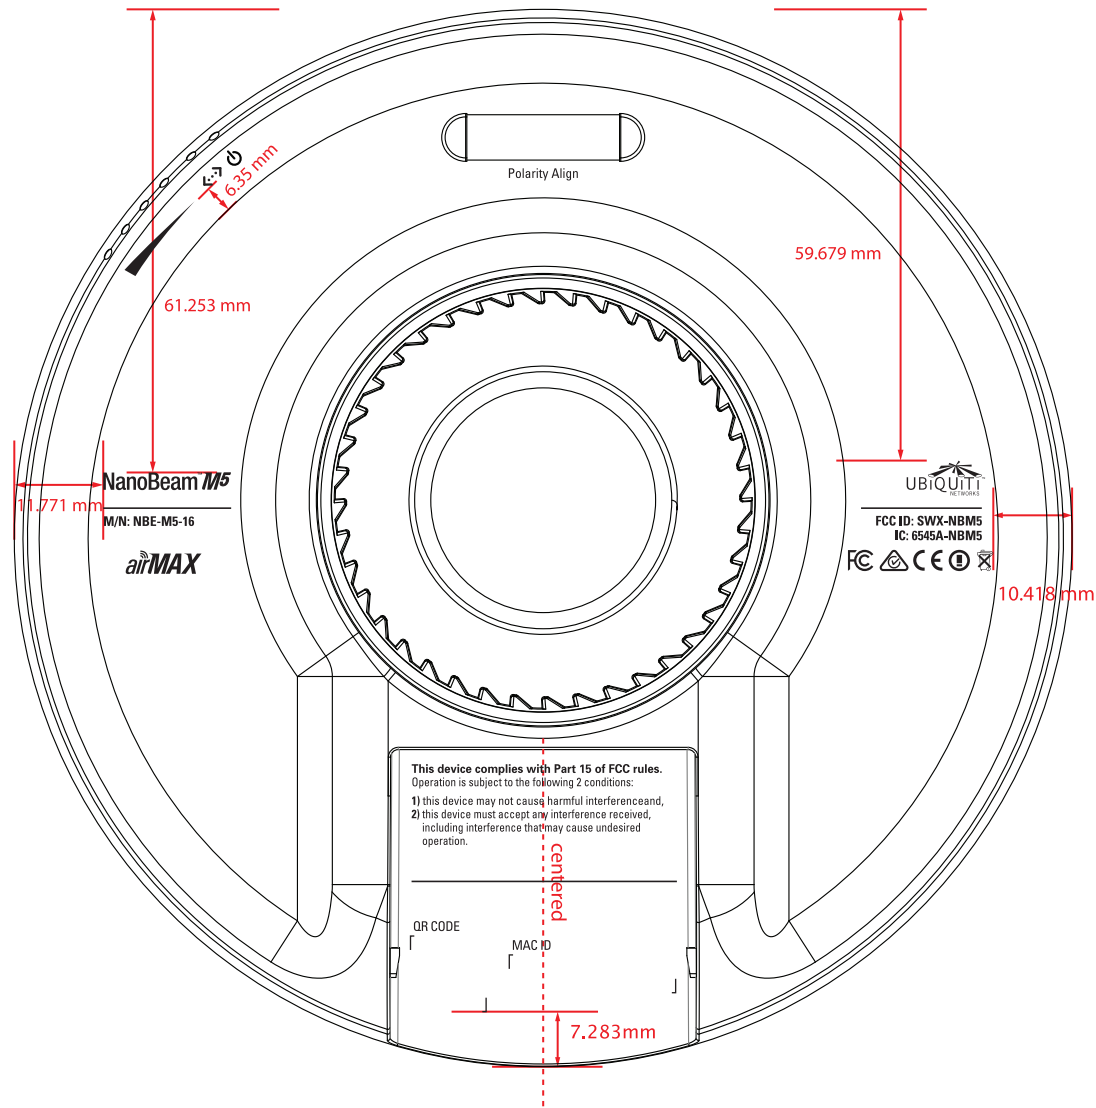

SIDE VIEW OF RJ PORT

Pantone
cool grey 10C

Pantone
cool grey 10C

QR CODE
MAC ID
centered
7.283mm

QR CODE
MAC ID