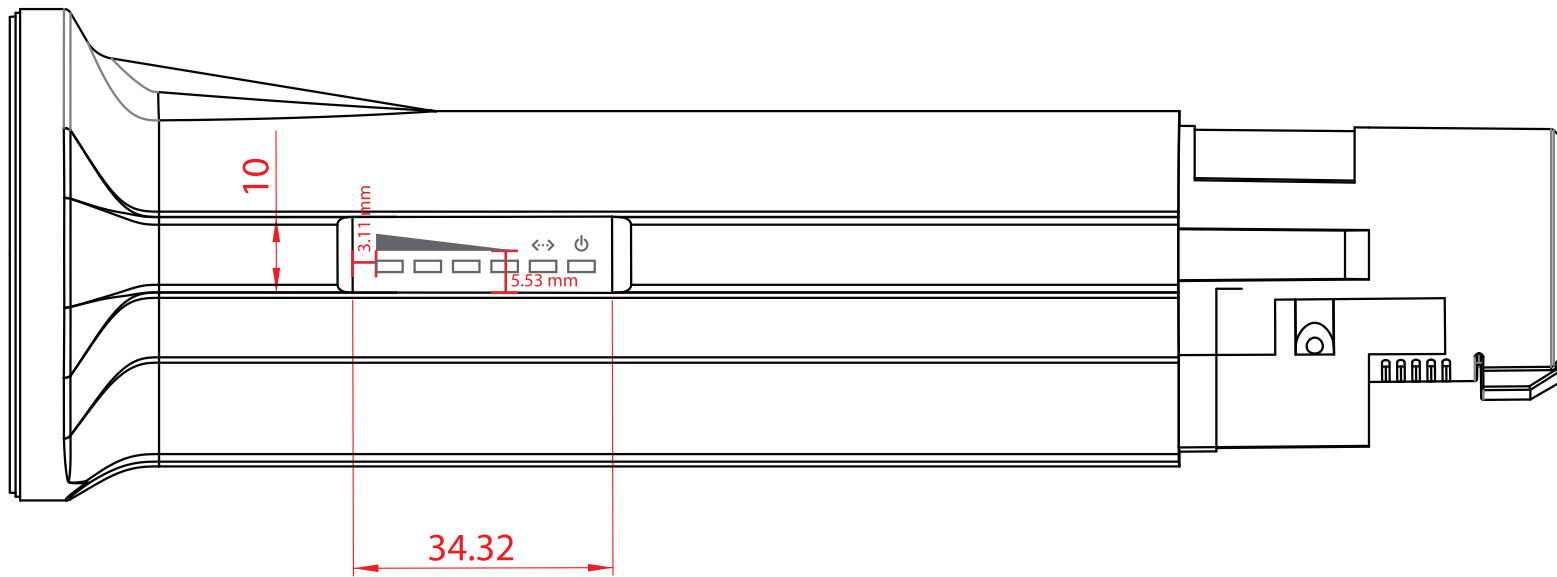

# NanoBeam M5-AC Silkscreen

■ screenprinted  
pantone cool grey 10c

■ screenprinted  
pantone cool grey 10c