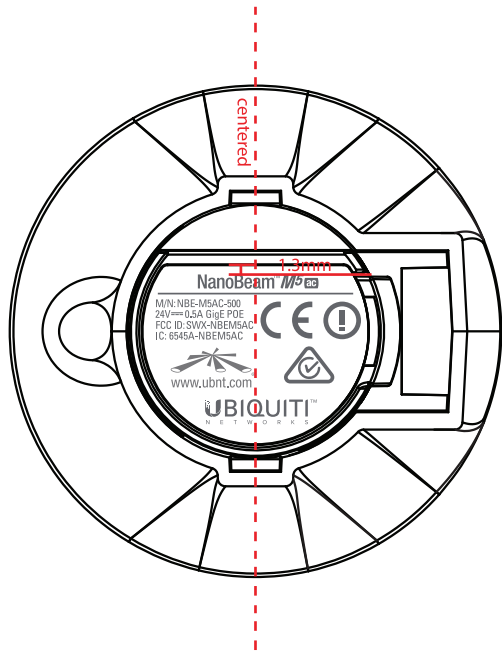

# NanoBeam M5-AC Silkscreen

■ screenprinted  
pantone cool grey 10c

■ screenprinted  
pantone cool grey 10c