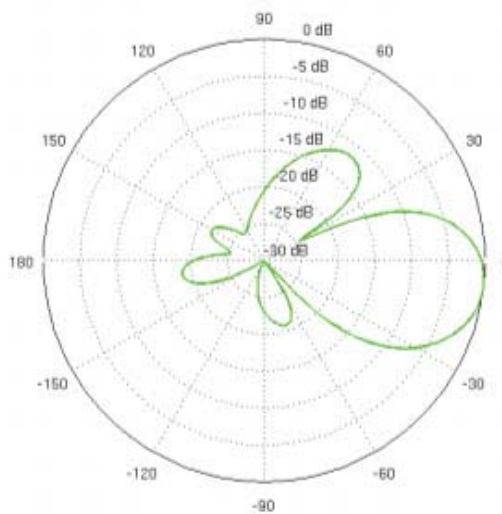

# NBE-M5-16 Antenna Information

Gain	16 dBi
Max. VSWR	1.5:1

*Return Loss*

*Vertical Azimuth*

*Vertical Elevation*

*Horizontal Azimuth*

*Horizontal Elevation*