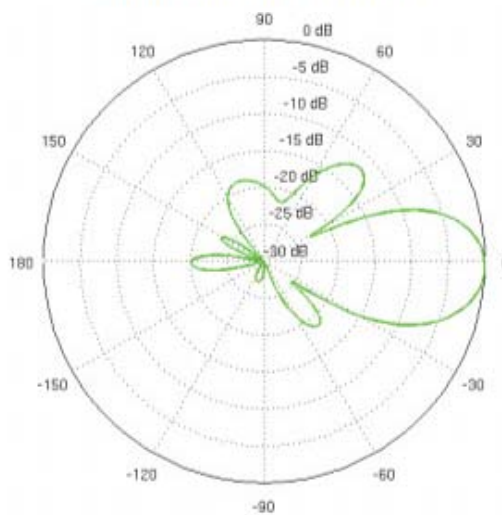

# NBE-M5-16 Antenna Information

Gain	16 dBi
Max. VSWR	1.5:1

*Return Loss*

*Vertical Azimuth*

*Vertical Elevation*

*Horizontal Azimuth*

*Horizontal Elevation*