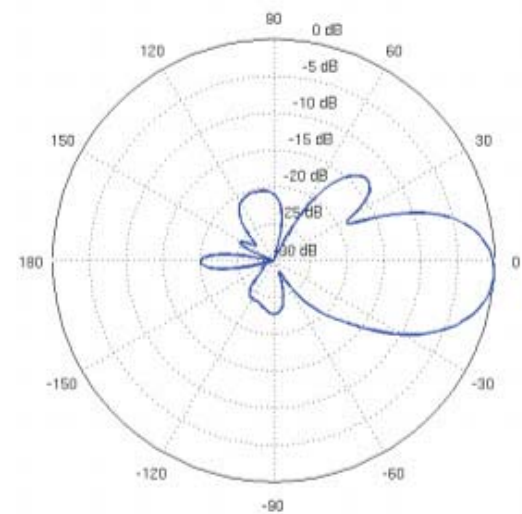

# NBE-M5-16 Antenna Information

Gain	16 dBi
Max. VSWR	1.5:1

*Return Loss*

*Vertical Azimuth*

*Vertical Elevation*

*Horizontal Azimuth*

*Horizontal Elevation*