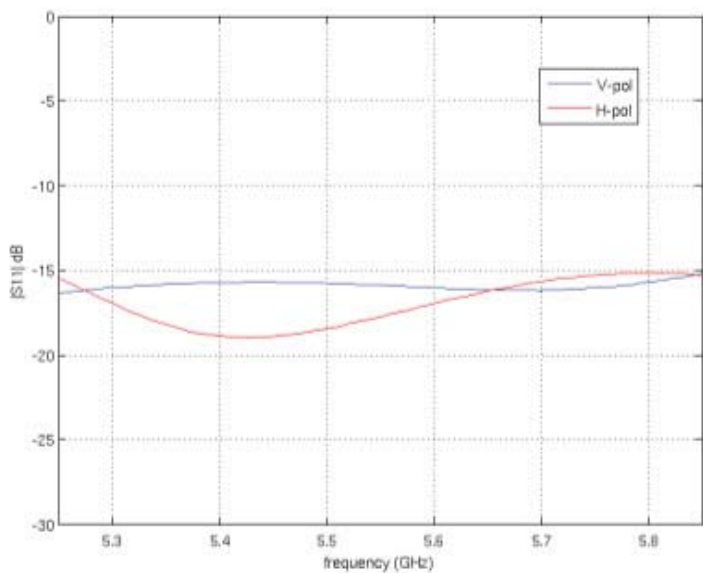

# NBE-M5-16 Antenna Information

Gain	16 dBi
Max. VSWR	1.5:1

*Return Loss*

*Vertical Azimuth*

*Vertical Elevation*

*Horizontal Azimuth*

*Horizontal Elevation*