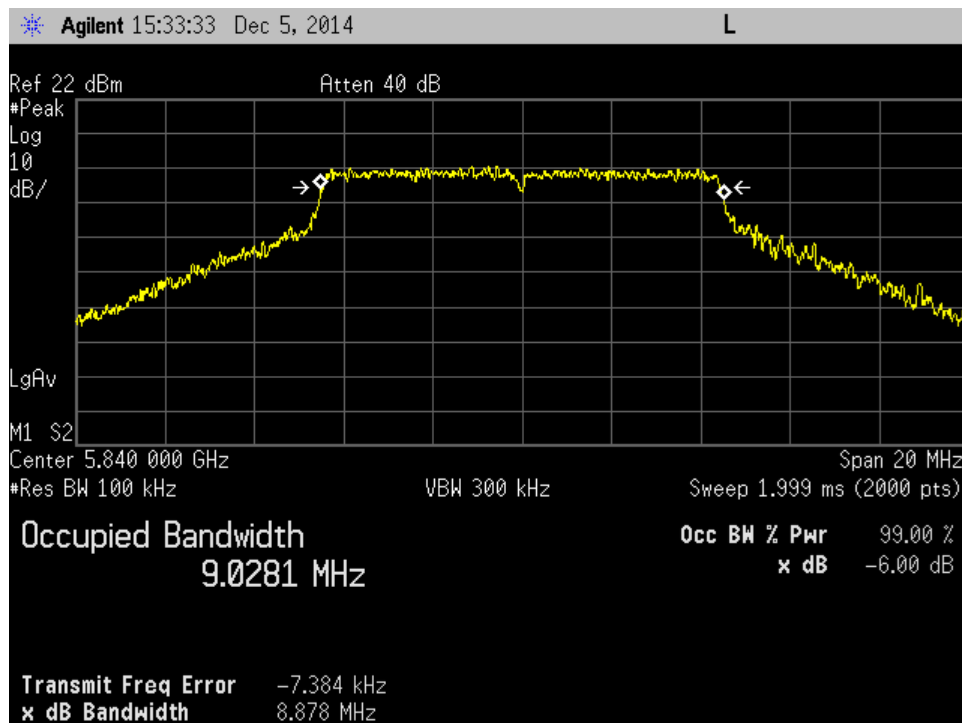

J7_hi ch_bw=10 MHz