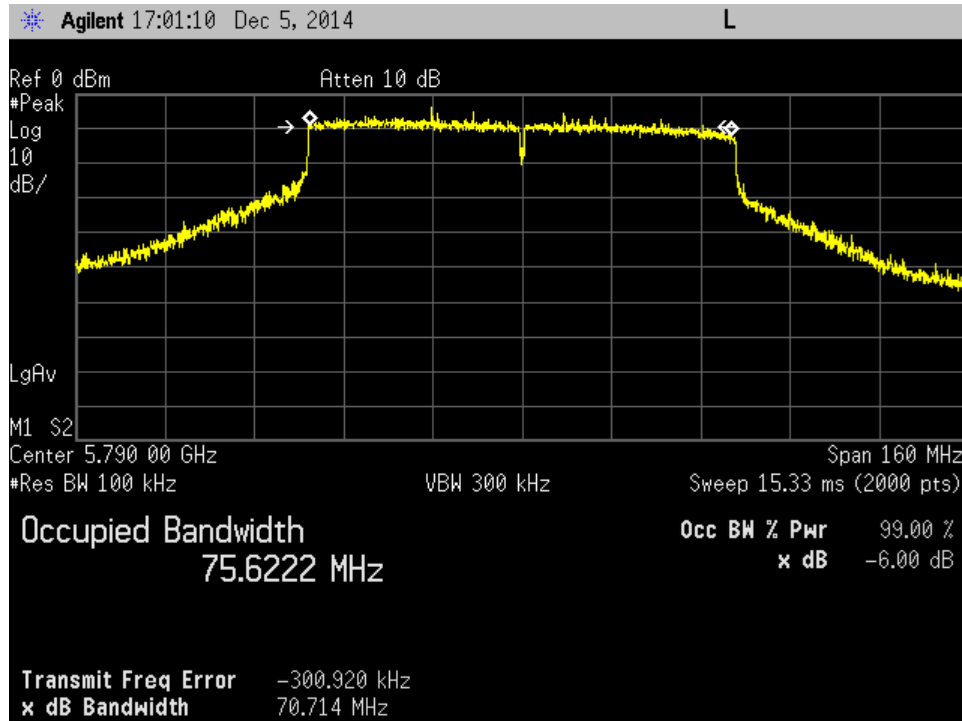

J13_low ch_bw=80 MHz

J13_mid ch_bw=10 MHz

J13_mid ch_bw=20 MHz

J13_mid ch_bw=30 MHz

J13_mid ch_bw=40 MHz

J13_mid ch_bw=50 MHz

J13_mid ch_bw=60 MHz

J13_mid ch_bw=80 MHz