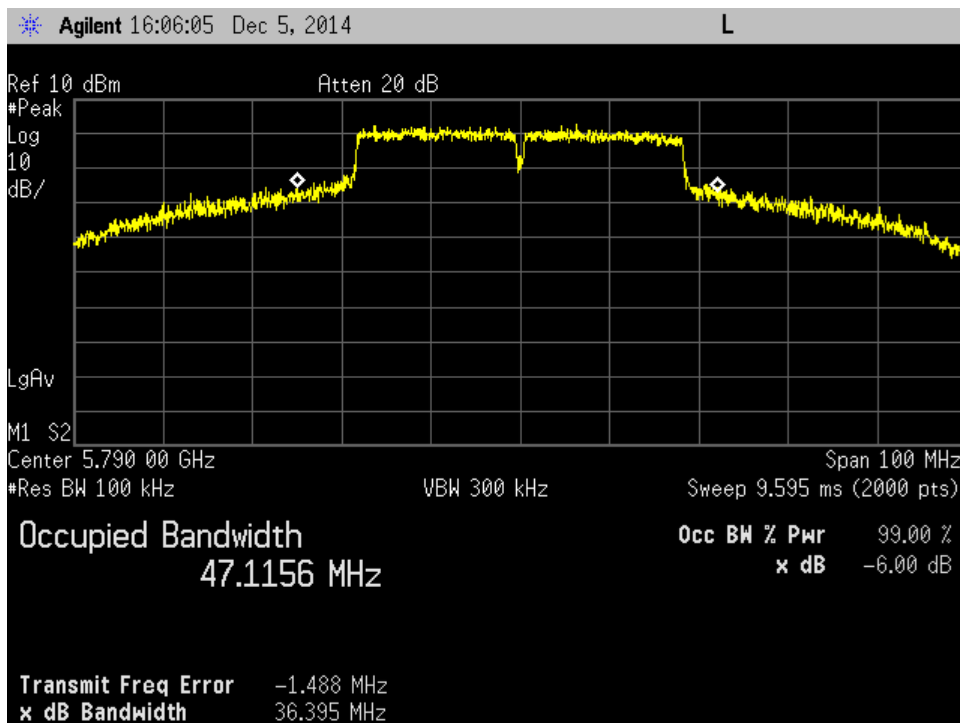

J13_low ch_bw=80 MHz

J13_mid ch_bw=10 MHz

J13_mid ch_bw=20 MHz

J13_mid ch_bw=30 MHz

J13_mid ch_bw=40 MHz

J13_mid ch_bw=50 MHz

J13_mid ch_bw=60 MHz

J13_mid ch_bw=80 MHz