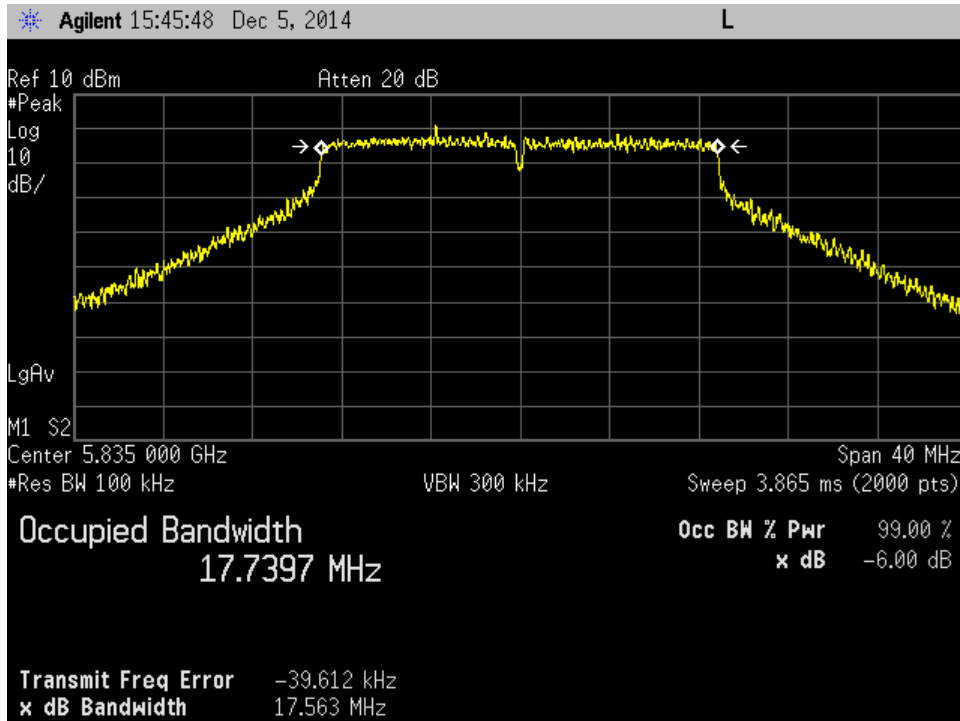

J7_hi ch_bw=20 MHz