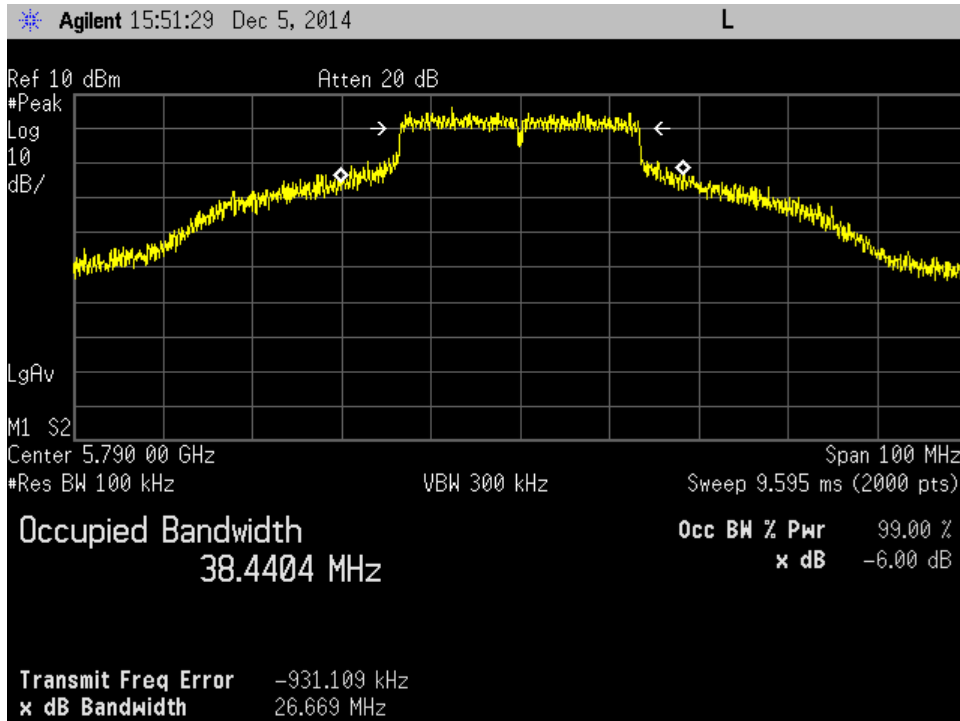

J13_low ch_bw=80 MHz

J13_mid ch_bw=10 MHz

J13_mid ch_bw=20 MHz

J13_mid ch_bw=30 MHz

J13_mid ch_bw=40 MHz

J13_mid ch_bw=50 MHz

J13_mid ch_bw=60 MHz

J13_mid ch_bw=80 MHz