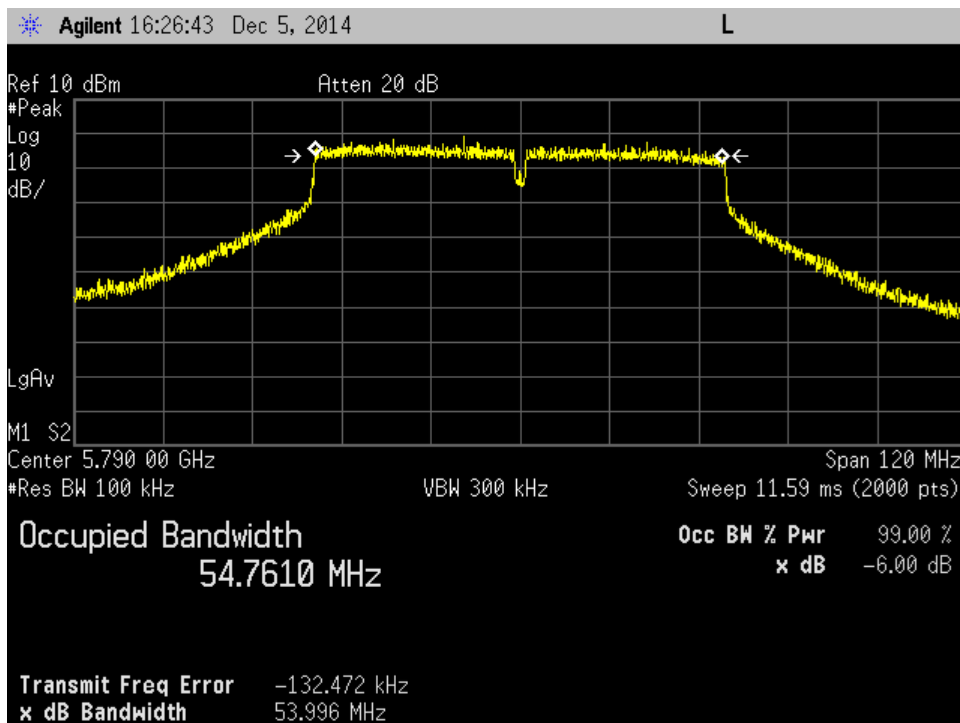

J13_low ch_bw=80 MHz

J13_mid ch_bw=10 MHz

J13_mid ch_bw=20 MHz

J13_mid ch_bw=30 MHz

J13_mid ch_bw=40 MHz

J13_mid ch_bw=50 MHz

J13_mid ch_bw=60 MHz

J13_mid ch_bw=80 MHz