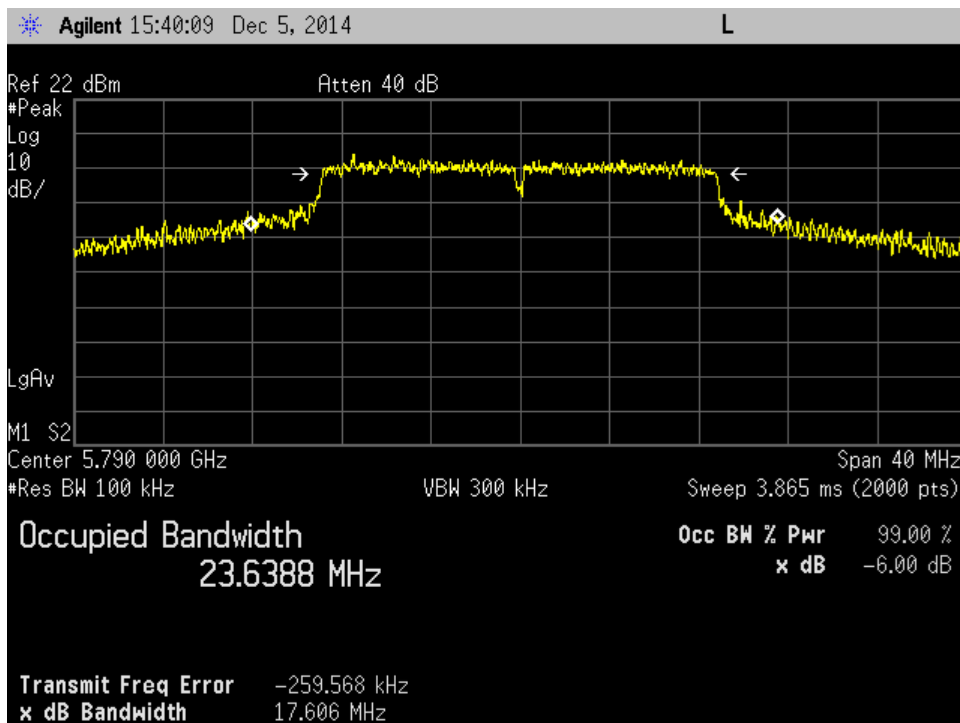

J13_low ch_bw=80 MHz

J13_mid ch_bw=10 MHz

J13_mid ch_bw=20 MHz

J13_mid ch_bw=30 MHz

J13_mid ch_bw=40 MHz

J13_mid ch_bw=50 MHz

J13_mid ch_bw=60 MHz

J13_mid ch_bw=80 MHz