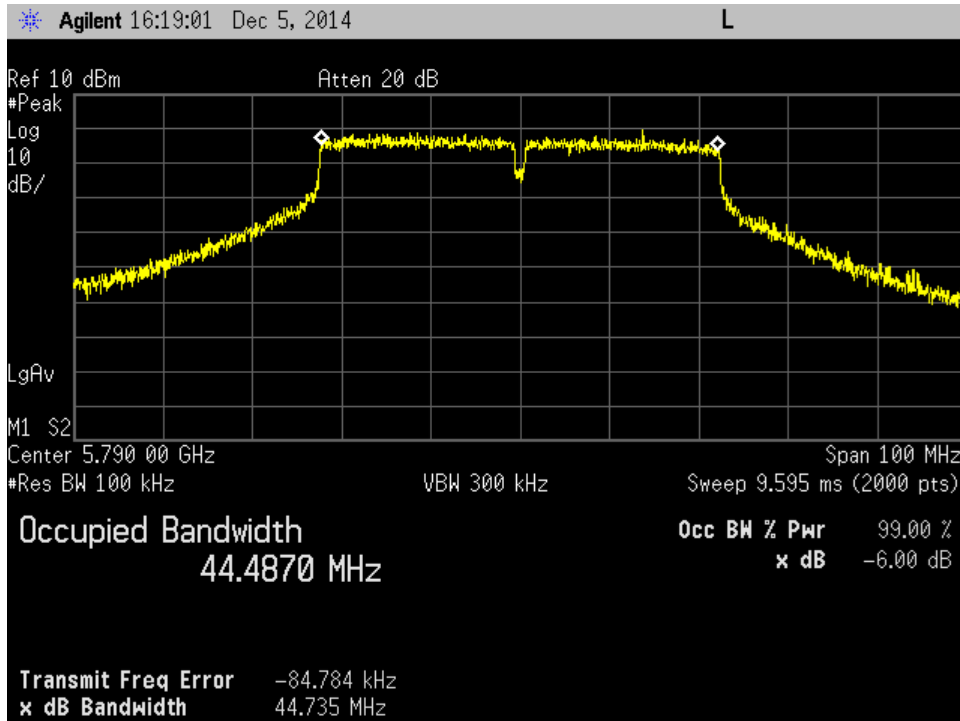

J13_low ch_bw=80 MHz

J13_mid ch_bw=10 MHz

J13_mid ch_bw=20 MHz

J13_mid ch_bw=30 MHz

J13_mid ch_bw=40 MHz

J13_mid ch_bw=50 MHz

J13_mid ch_bw=60 MHz

J13_mid ch_bw=80 MHz