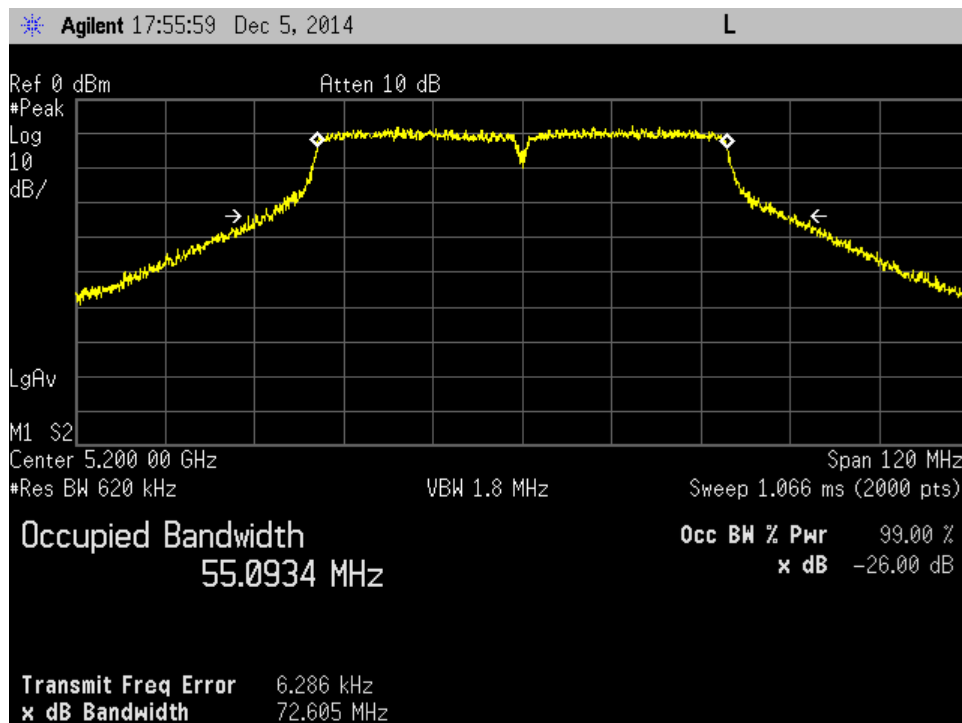

J13_low ch_bw=80 MHz

J13_mid ch_bw=10 MHz

J13_mid ch_bw=20 MHz

J13_mid ch_bw=30 MHz

J13_mid ch_bw=40 MHz

J13_mid ch_bw=50 MHz

J13_mid ch_bw=60 MHz

J13_mid ch_bw=80 MHz