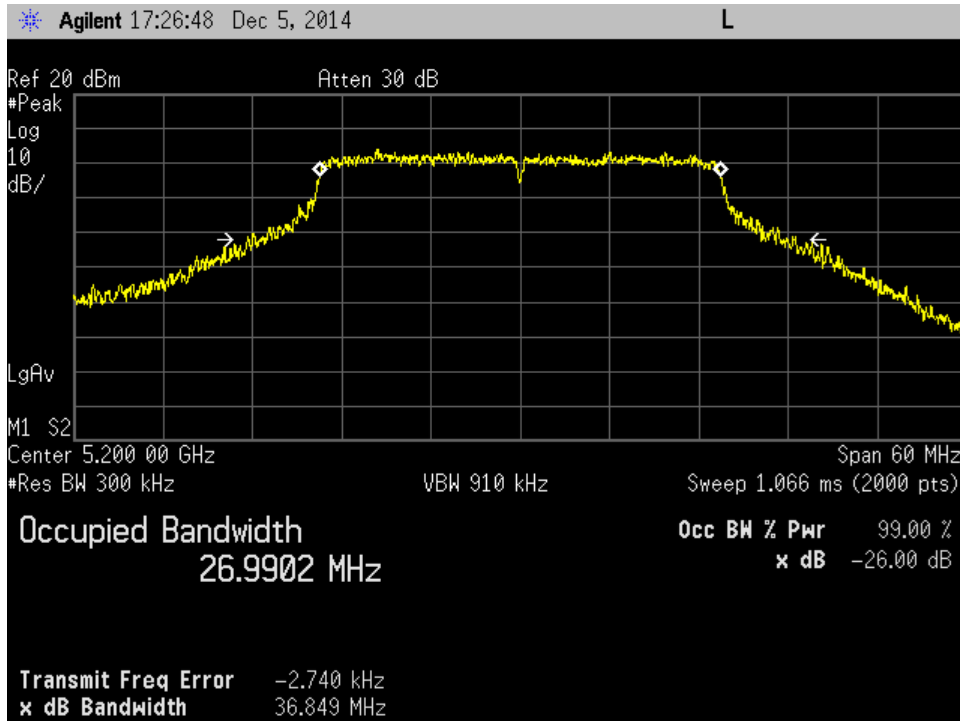

J13_low ch_bw=80 MHz

J13_mid ch_bw=10 MHz

J13_mid ch_bw=20 MHz

J13_mid ch_bw=30 MHz

J13_mid ch_bw=40 MHz

J13_mid ch_bw=50 MHz

J13_mid ch_bw=60 MHz

J13_mid ch_bw=80 MHz