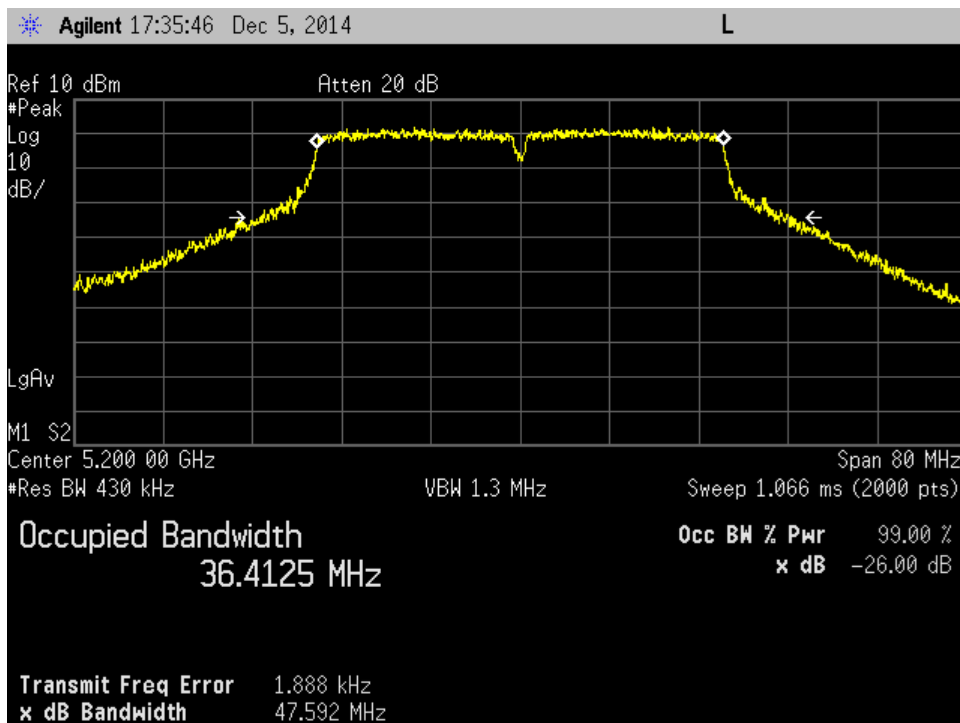

J13_low ch_bw=80 MHz

J13_mid ch_bw=10 MHz

J13_mid ch_bw=20 MHz

J13_mid ch_bw=30 MHz

J13_mid ch_bw=40 MHz

J13_mid ch_bw=50 MHz

J13_mid ch_bw=60 MHz

J13_mid ch_bw=80 MHz