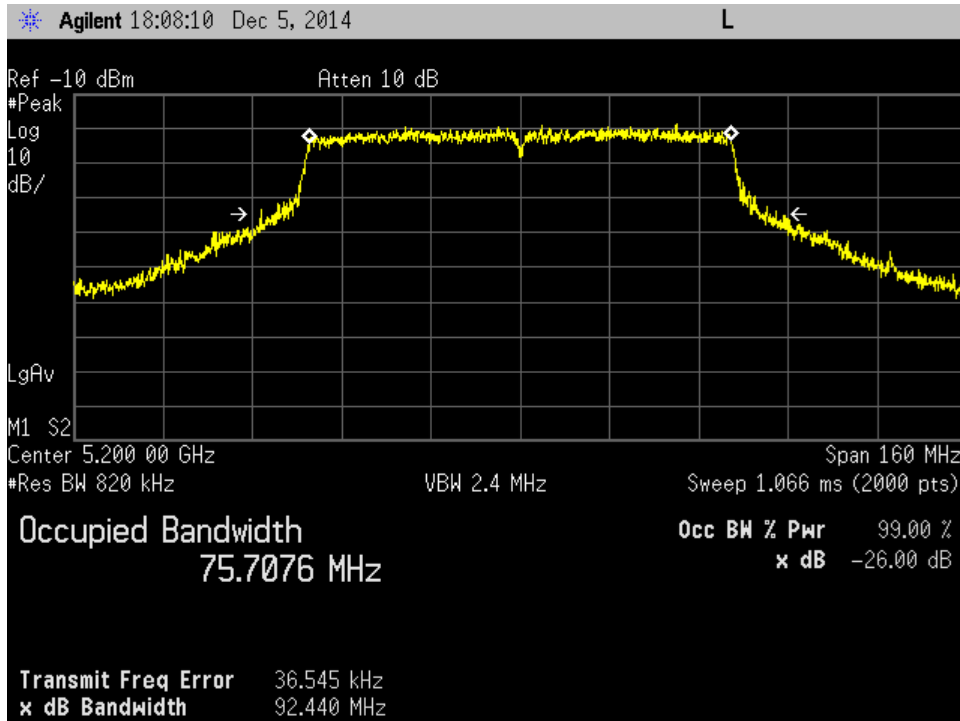

J13_low ch_bw=80 MHz

J13_mid ch_bw=10 MHz

J13_mid ch_bw=20 MHz

J13_mid ch_bw=30 MHz

J13_mid ch_bw=40 MHz

J13_mid ch_bw=50 MHz

J13_mid ch_bw=60 MHz

J13_mid ch_bw=80 MHz