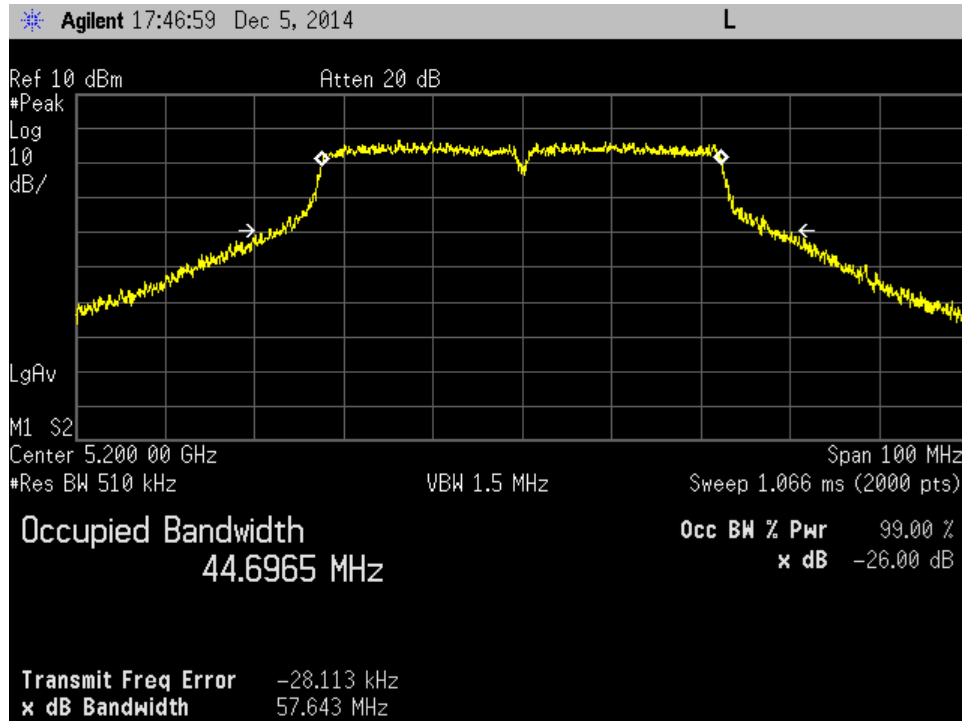

J13_low ch_bw=80 MHz

J13_mid ch_bw=10 MHz

J13_mid ch_bw=20 MHz

J13_mid ch_bw=30 MHz

J13_mid ch_bw=40 MHz

J13_mid ch_bw=50 MHz

J13_mid ch_bw=60 MHz

J13_mid ch_bw=80 MHz