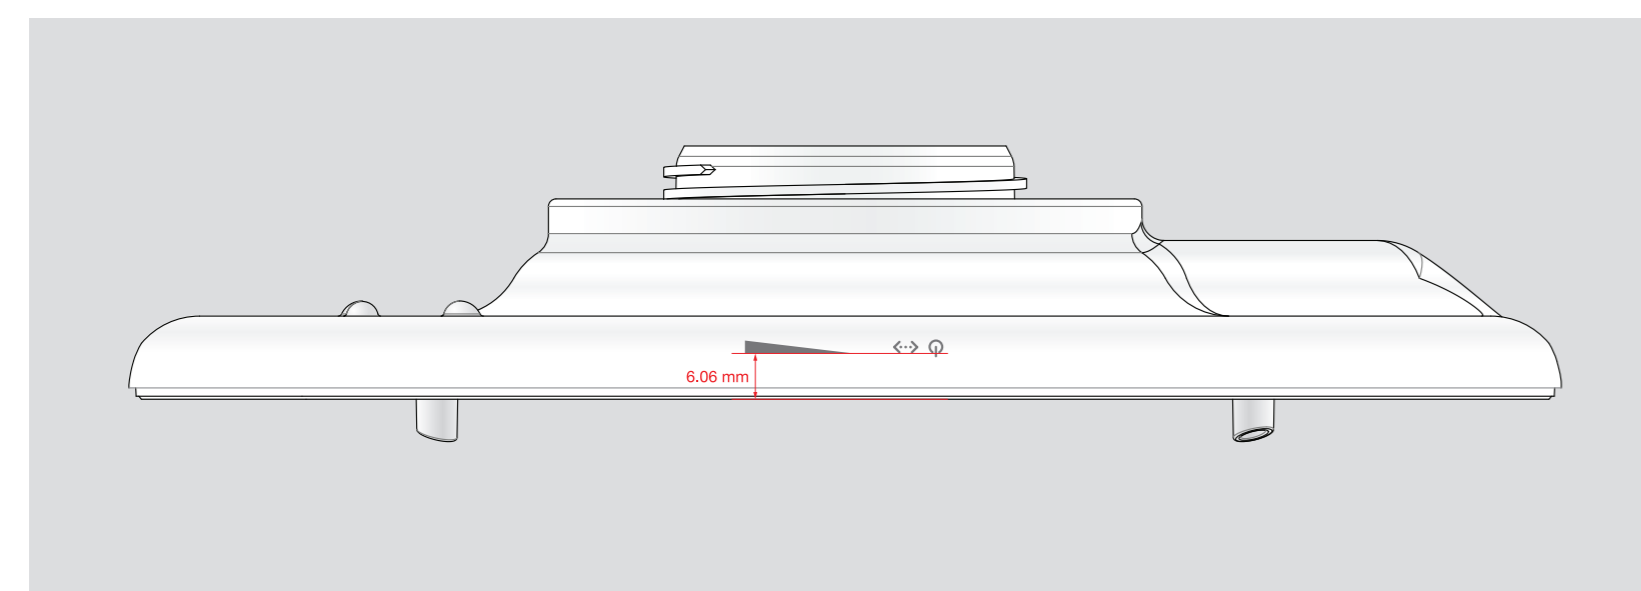

COVER VIEW

PMS 299 C  Process Black
Pantone Cool Gray 9 C

BOTTOM VIEW

Pantone Cool Gray 9C

SIDE VIEW

 PMS Cool Gray 9 C

 PMS Cool Gray 9 C