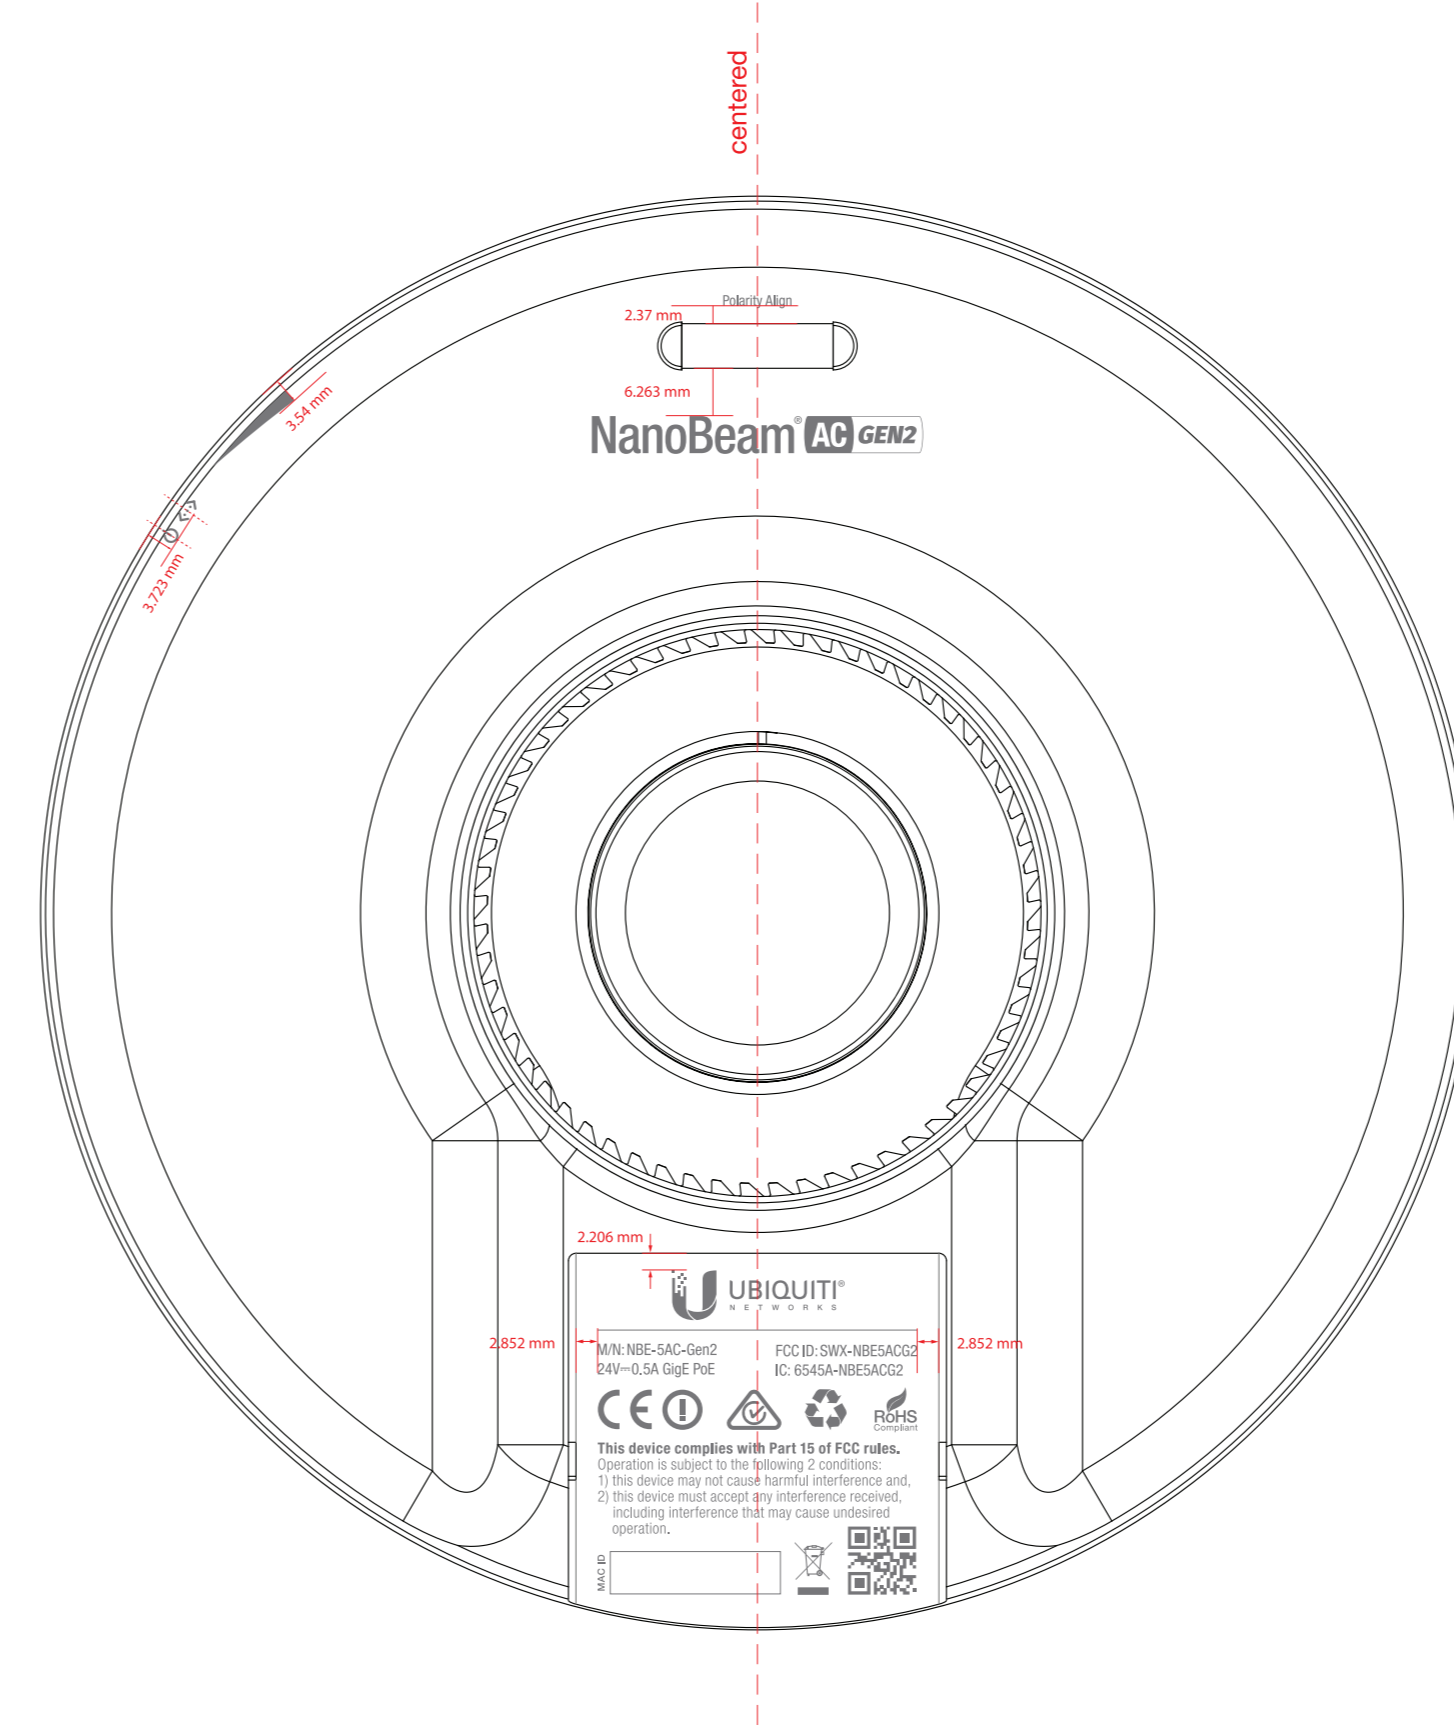

NBE-5AC-Gen2 Device Artwork

	File Name: NBE-5AC-Gen2 Device Artwork v03	Colors:	
	Date: 11/15/2016	ME: Shawn Chen	  
	Revision: v03- FCC/IC IDs update	PM: Daphne Chen	
	Designer: Vivian Liu	Arena Number: 300-00398	

COVER VIEW

PMS 299 C  Process Black
Pantone Cool Gray 9 C

BOTTOM VIEW

Pantone Cool Gray 9C

SIDE VIEW

 PMS Cool Gray 9 C

 PMS Cool Gray 9 C