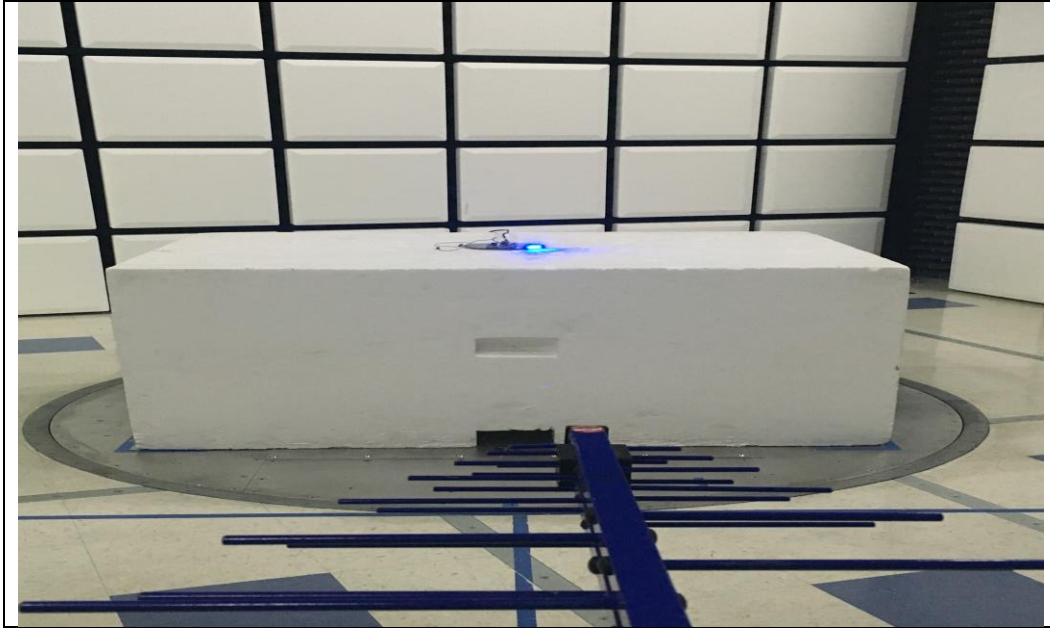

Test Setup Photos
FCC ID: SWX-NBE5ACG2
IC: 6545A-NBE5ACG2

Radiated Measurement 30MHz-1GHz

Radiated Measurement 1-18 GHz

Test Setup Photos
FCC ID: SWX-NBE5ACG2
IC: 6545A-NBE5ACG2

A/C Powerline Conducted Measurement