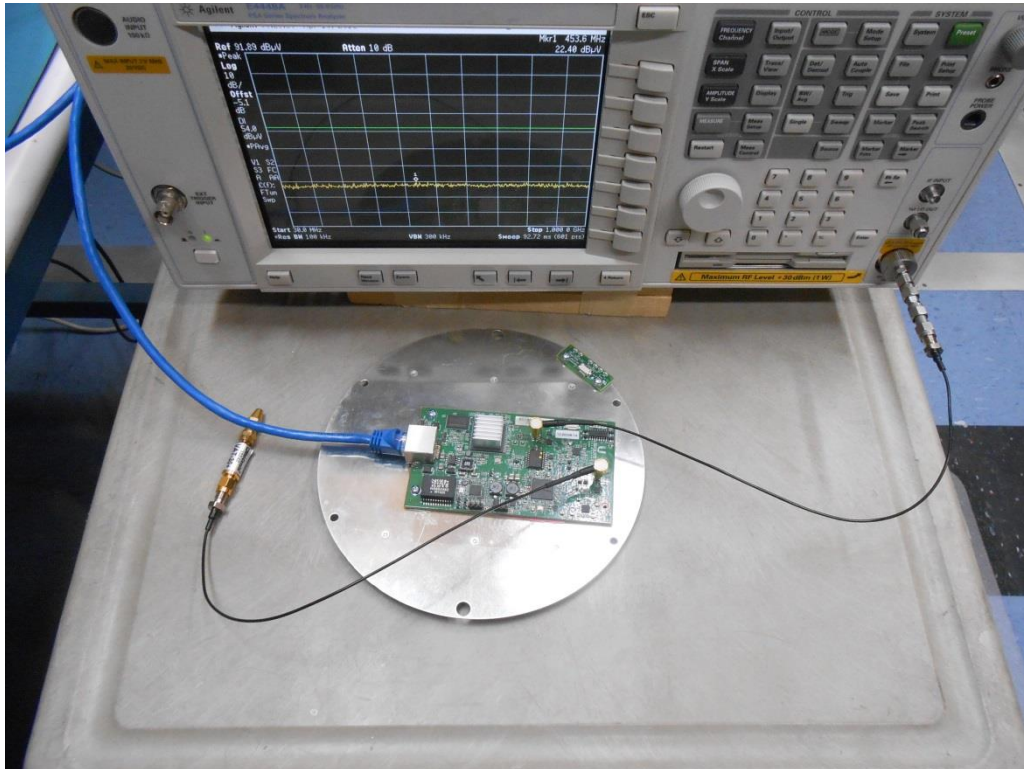

**Test Setup Photos**  
**FCC ID: SWX-NBE5AC19**

**AC Conducted Emissions**

**Test Setup Photos**  
**FCC ID: SWX-NBE5AC19**

**AC Conducted Emissions**

Test Setup Photos  
FCC ID: SWX-NBE5AC19

Conducted RF

**Test Setup Photos**  
**FCC ID: SWX-NBE5AC19**

**Radiated Spurious above 1GHz**

**Test Setup Photos**  
**FCC ID: SWX-NBE5AC19**

**Radiated Spurious below 1 GHz**