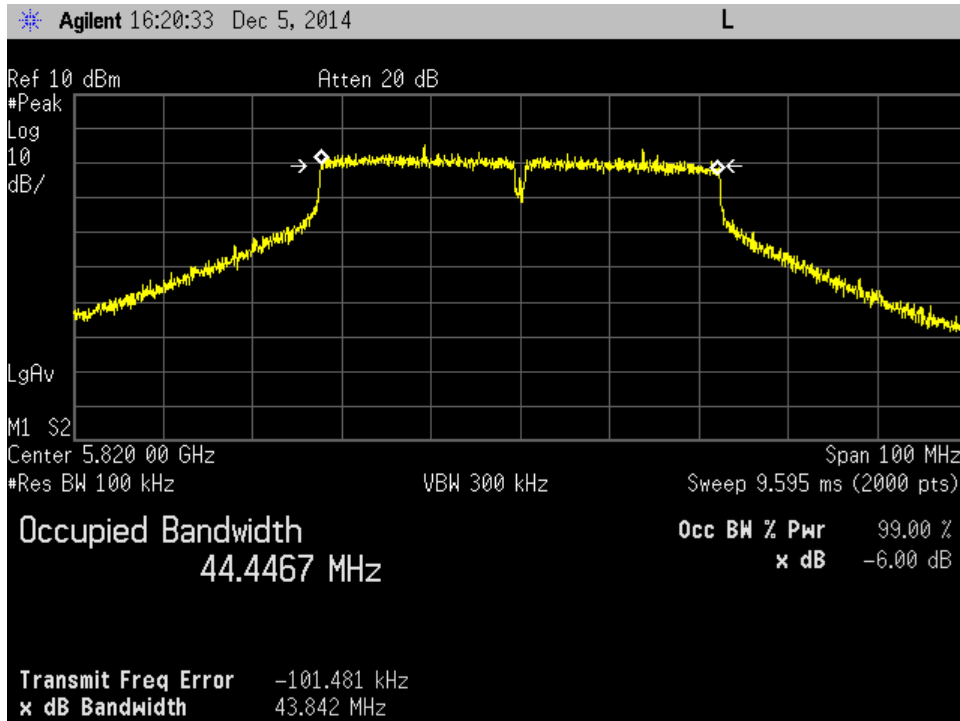

J13_hi ch_bw=50 MHz