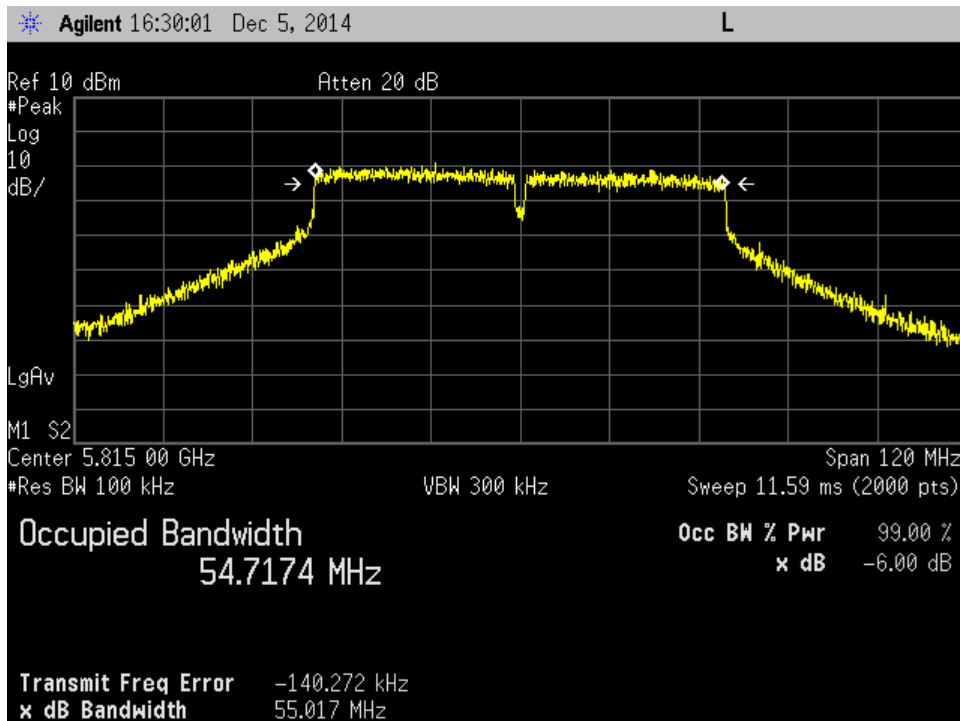

J13_hi ch_bw=60 MHz