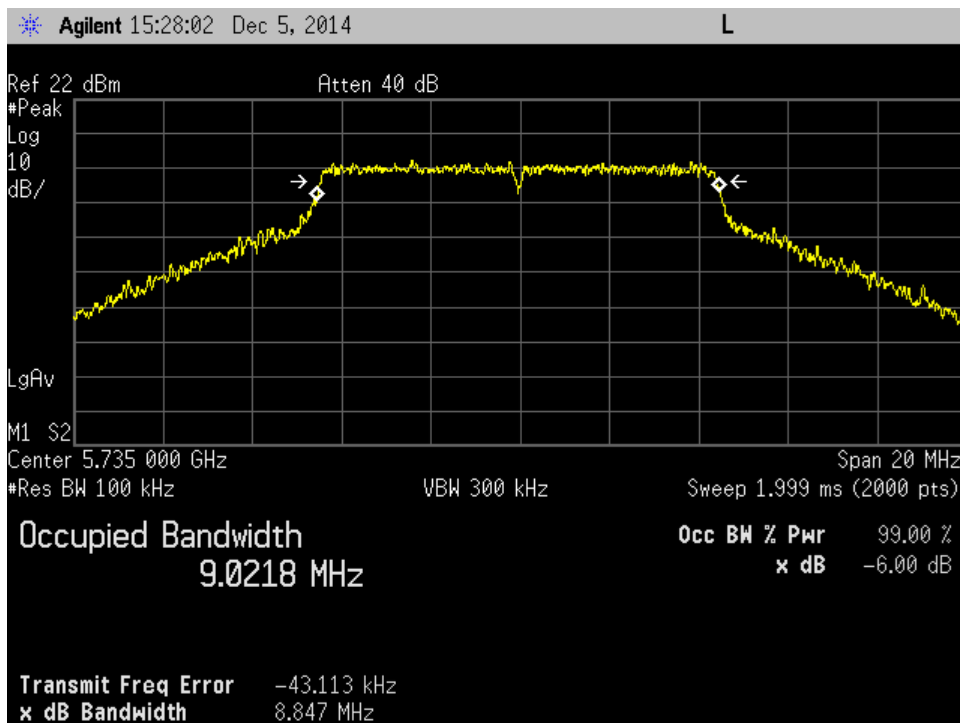

J13_low ch_bw=10 MHz