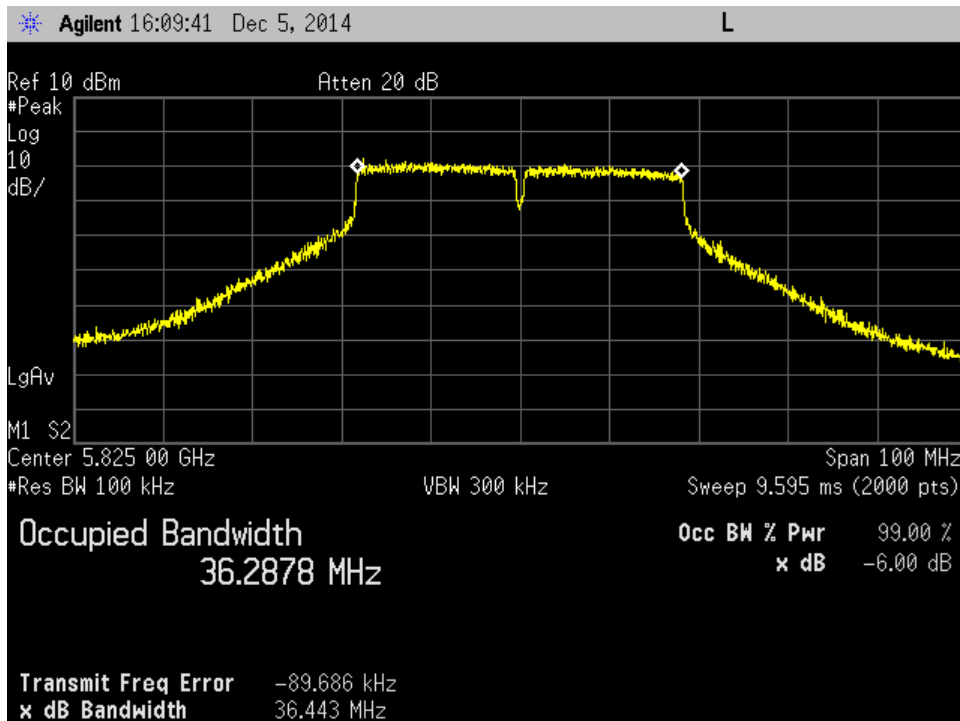

### J13\_hi ch\_bw=20 MHz

**J13\_hi ch\_bw=30 MHz**

**J13\_hi ch\_bw=40 MHz**