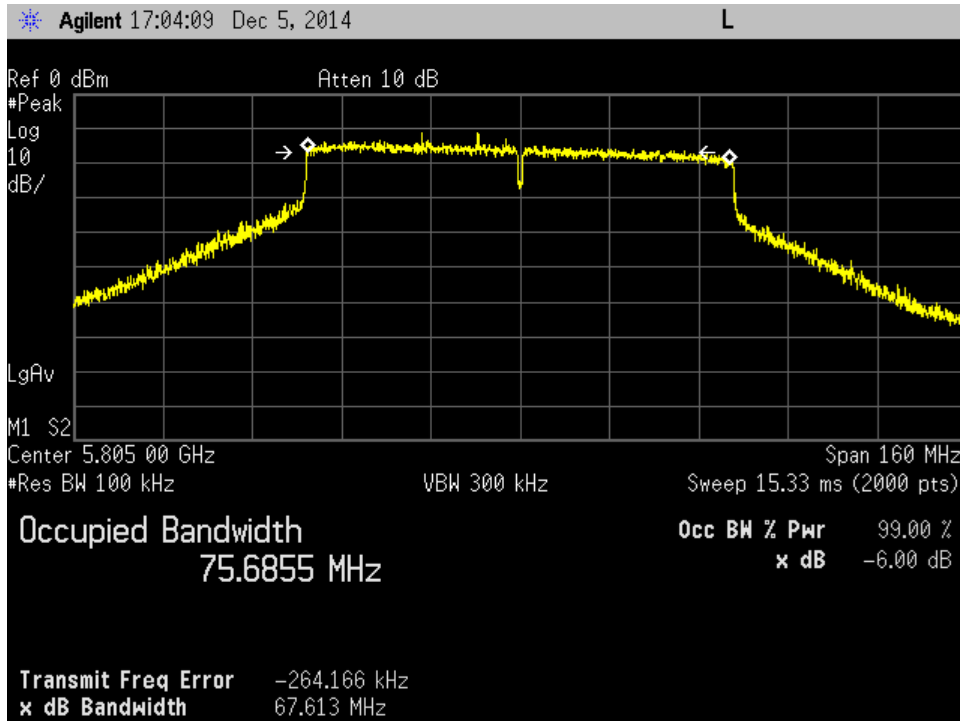

J13_hi ch_bw=80 MHz