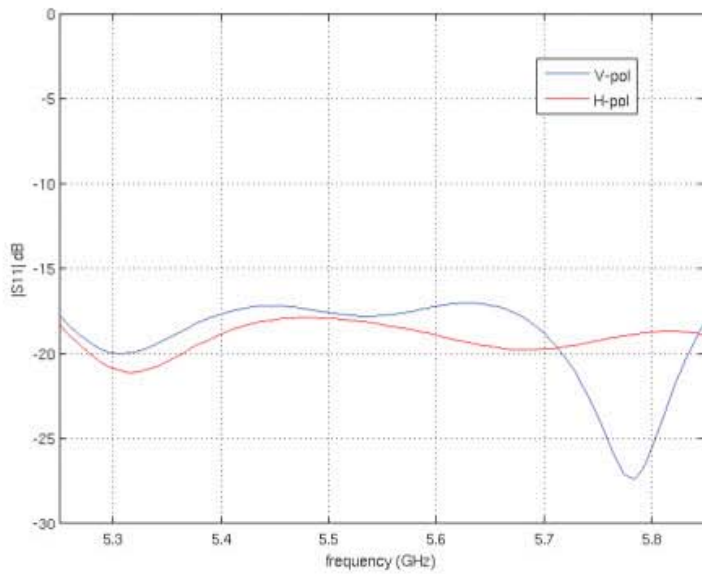

NBE-5AC-19 Antenna Information

Gain	19 dBi
Max. VSWR	1.5:1

Return Loss

Vertical Azimuth

Vertical Elevation

Horizontal Azimuth

Horizontal Elevation