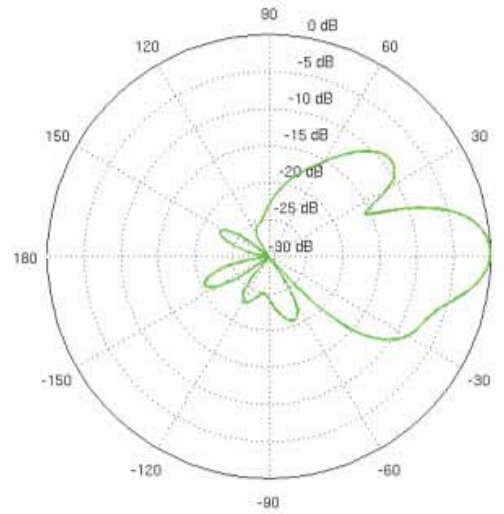

NBE-5AC-19 Antenna Information

Gain	19 dBi
Max. VSWR	1.5:1

Return Loss

Vertical Azimuth

Vertical Elevation

Horizontal Azimuth

Horizontal Elevation