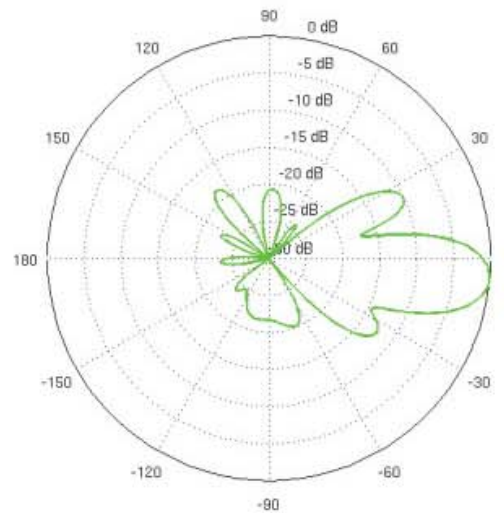

NBE-5AC-19 Antenna Information

Gain	19 dBi
Max. VSWR	1.5:1

Return Loss

Vertical Azimuth

Vertical Elevation

Horizontal Azimuth

Horizontal Elevation