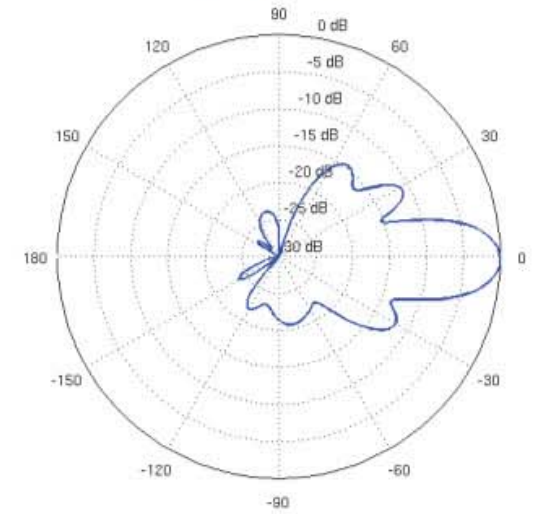

NBE-5AC-19 Antenna Information

Gain	19 dBi
Max. VSWR	1.5:1

Return Loss

Vertical Azimuth

Vertical Elevation

Horizontal Azimuth

Horizontal Elevation