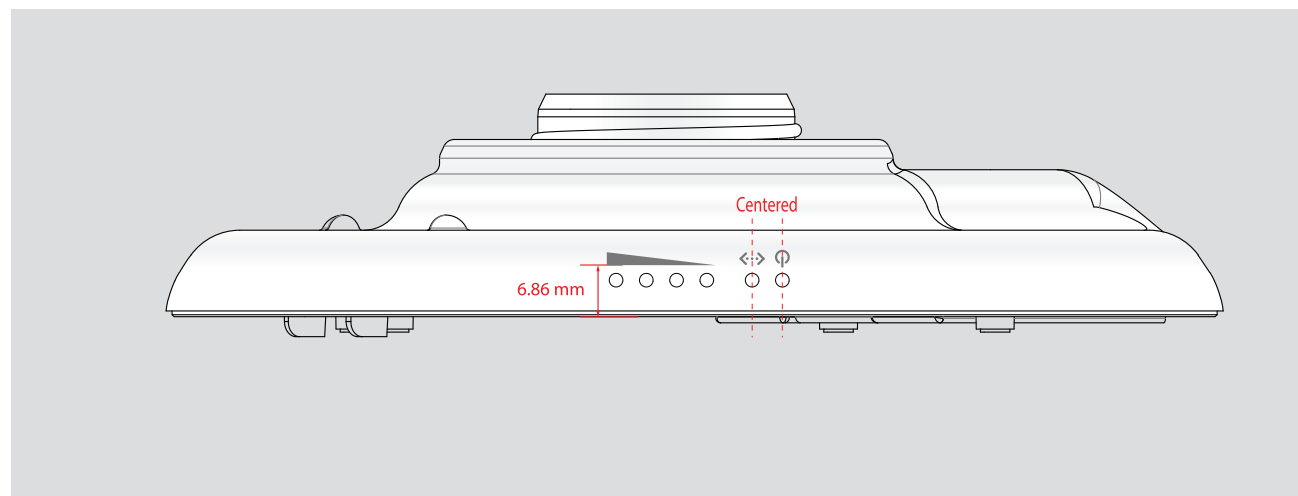

6.86 mm — Centered — Pantone Cool Gray 9C