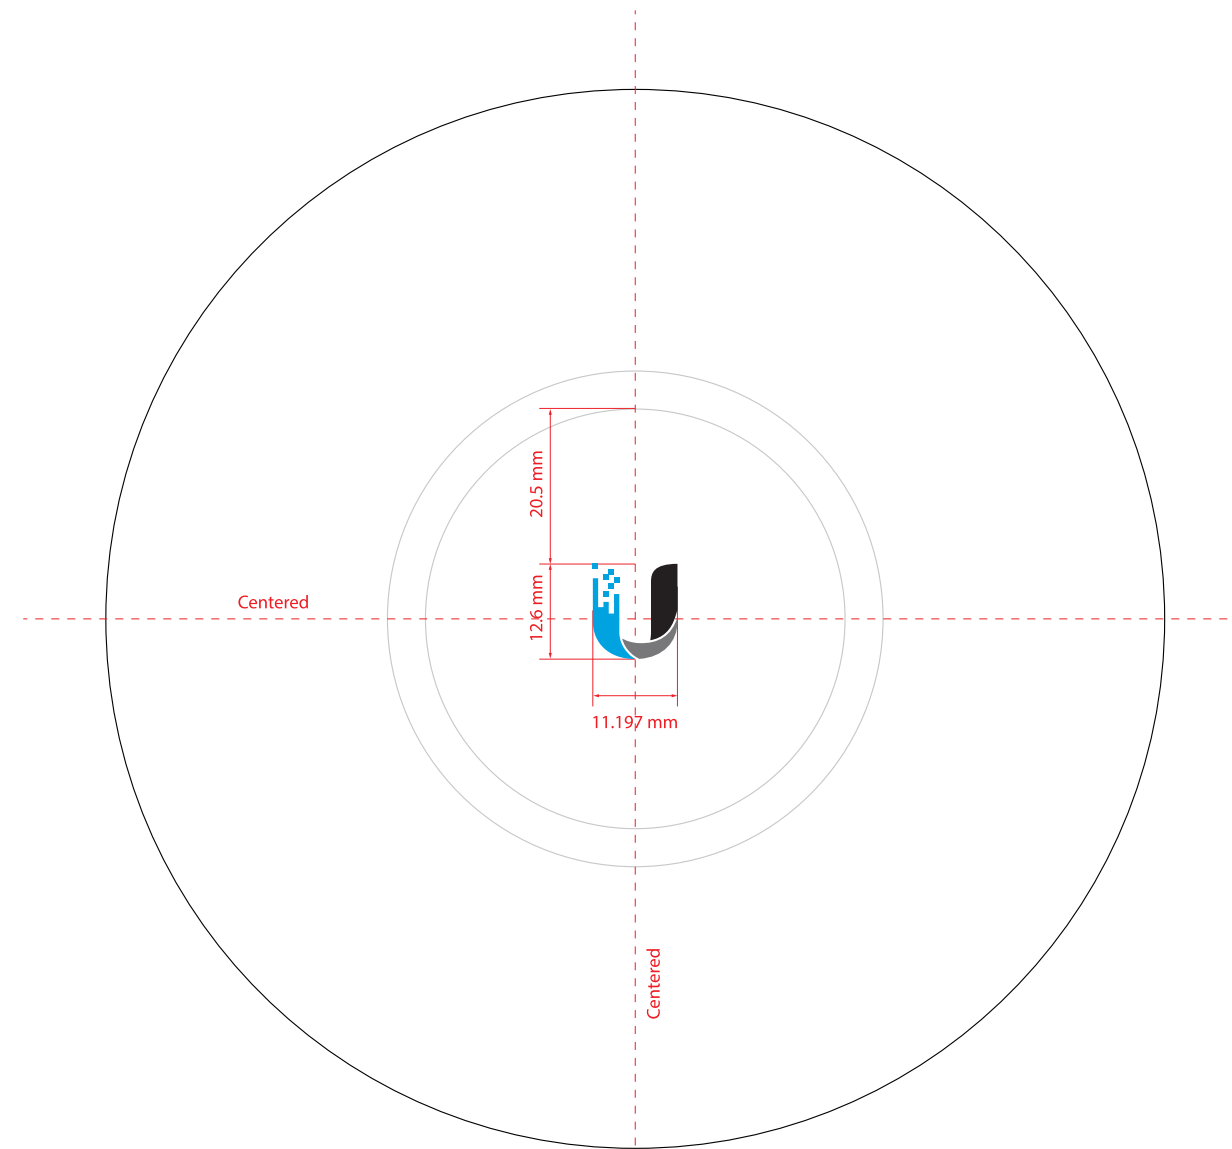

Polarity Align  
NanoBeam™ M5

**UBIQUITI**  
NETWORKS

M/N: NBE-5AC-16      FCC ID: SWX-NBESAC16  
24V—0.5A PDE      IC: 6545A-NBESAC16

This device complies with Part 15 of FCC rules.  
Operation is subject to the following 2 conditions:  
1) this device may not cause harmful interference and,  
2) this device must accept any interference received,  
including interference that may cause undesired  
operation.

Colors:

RESET — Pantone Cool Gray 9C

PMS 299 C — Process Black — Pantone Cool Gray 9C

6.86 mm — Centered — Pantone Cool Gray 9C

Pantone Cool Gray 9C