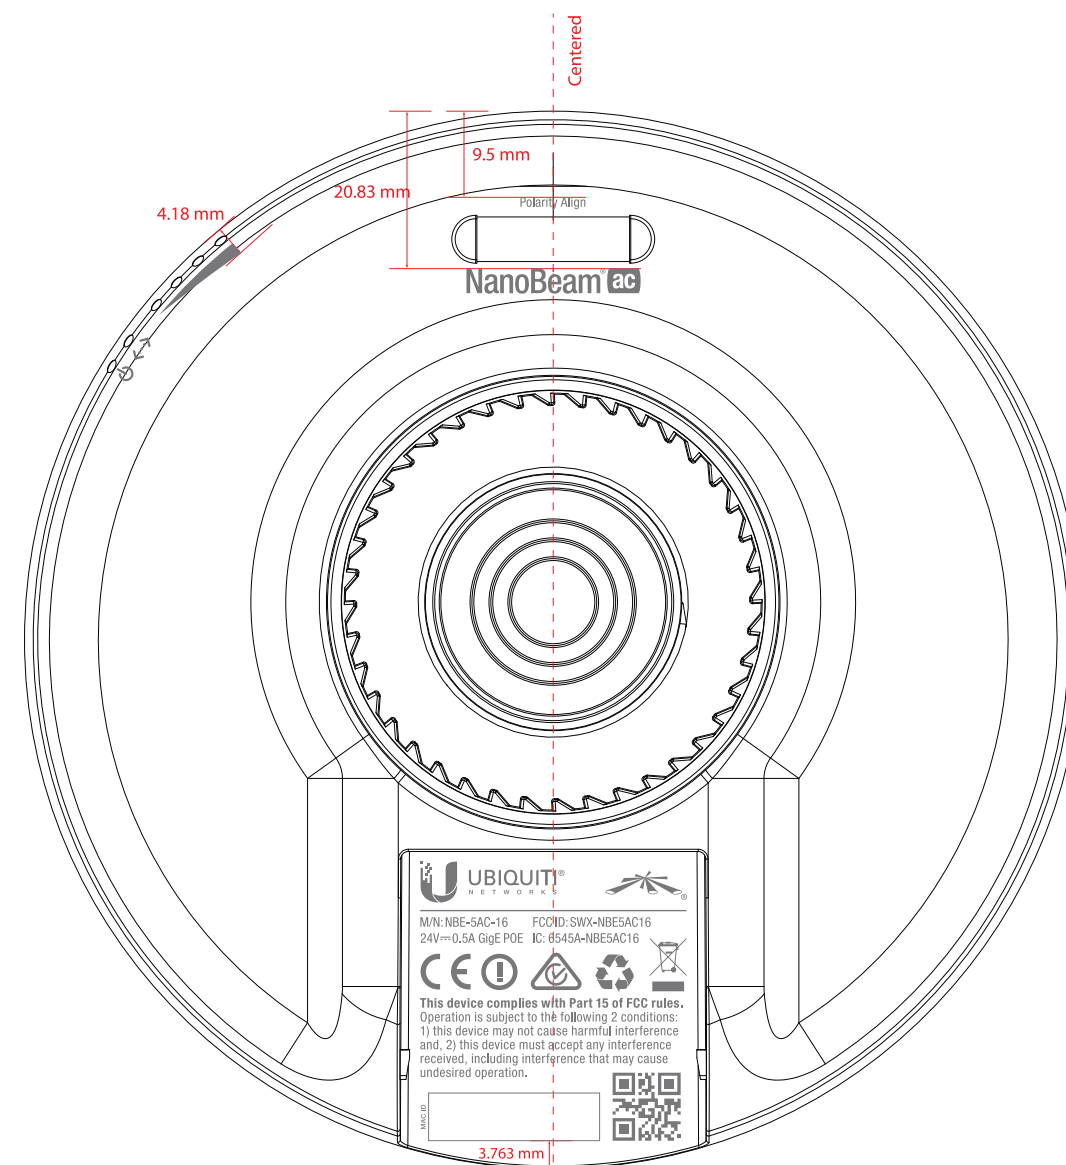

Polarity Align  
NanoBeam™ M5

**UBIQUITI**  
NETWORKS

M/N: NBE-5AC-16      FCC ID: SWX-NBESAC16  
24V—0.5A PDE      IC: 6545A-NBESAC16

This device complies with Part 15 of FCC rules.  
Operation is subject to the following 2 conditions:  
1) this device may not cause harmful interference and,  
2) this device must accept any interference received,  
including interference that may cause undesired  
operation.

Colors:

RESET — Pantone Cool Gray 9C

PMS 299 C — Process Black — Pantone Cool Gray 9C

6.86 mm — Centered — Pantone Cool Gray 9C

Pantone Cool Gray 9C