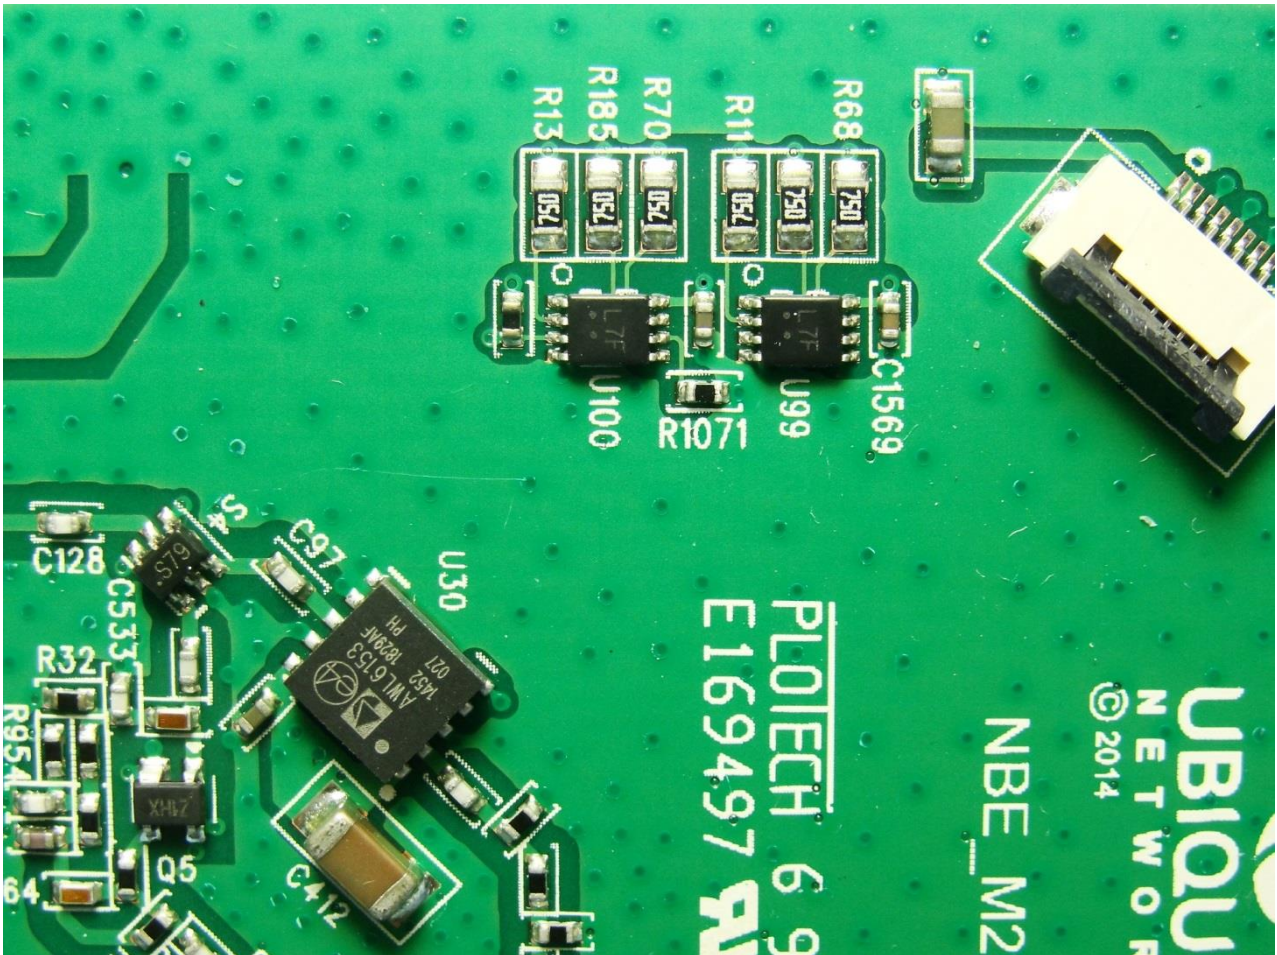

Brand Name: UBIQUITI / Model Name: NBE-M2-13