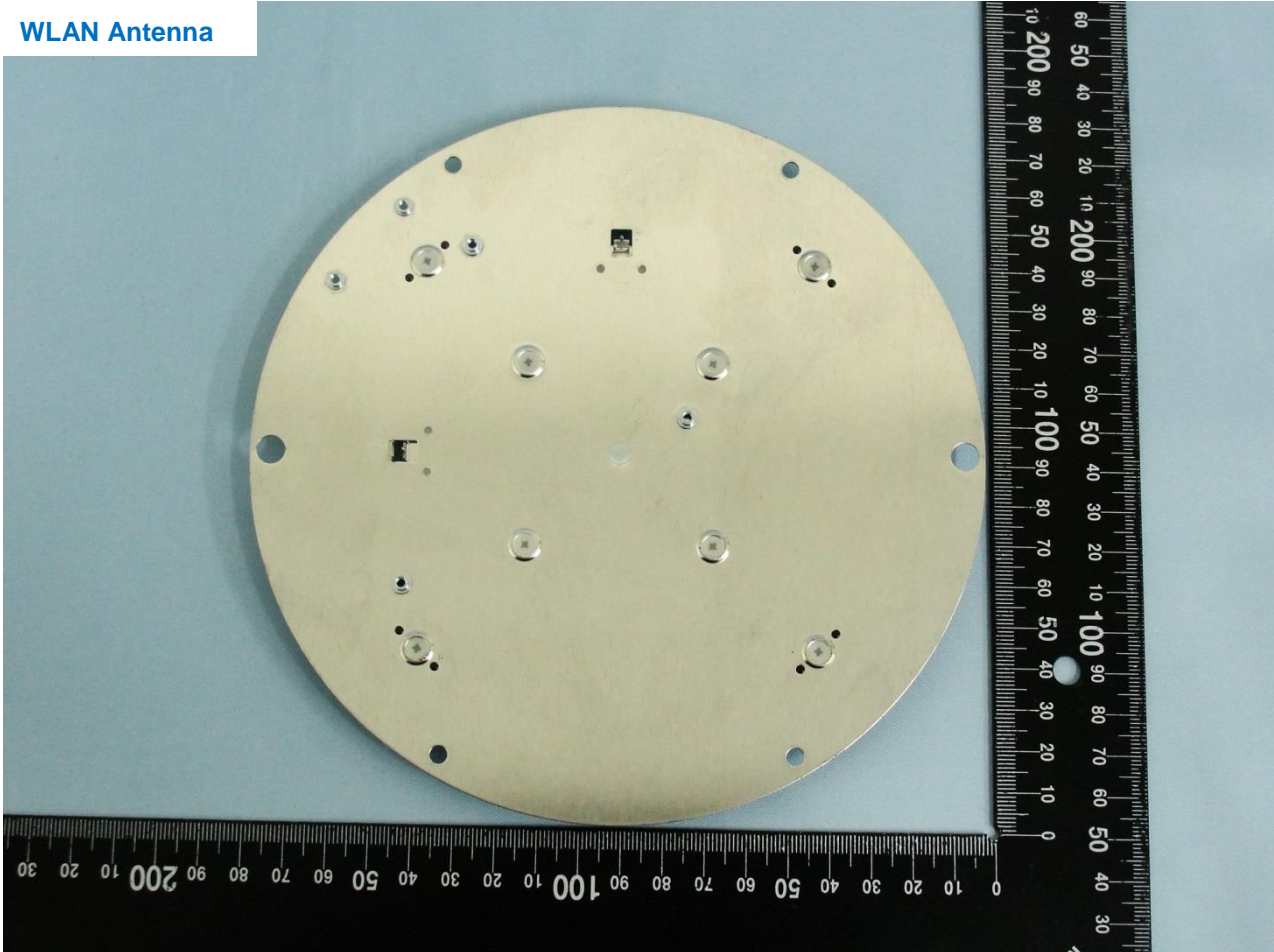

WLAN Antenna

Brand Name: UBIQUITI / Model Name: NBE-M2-13