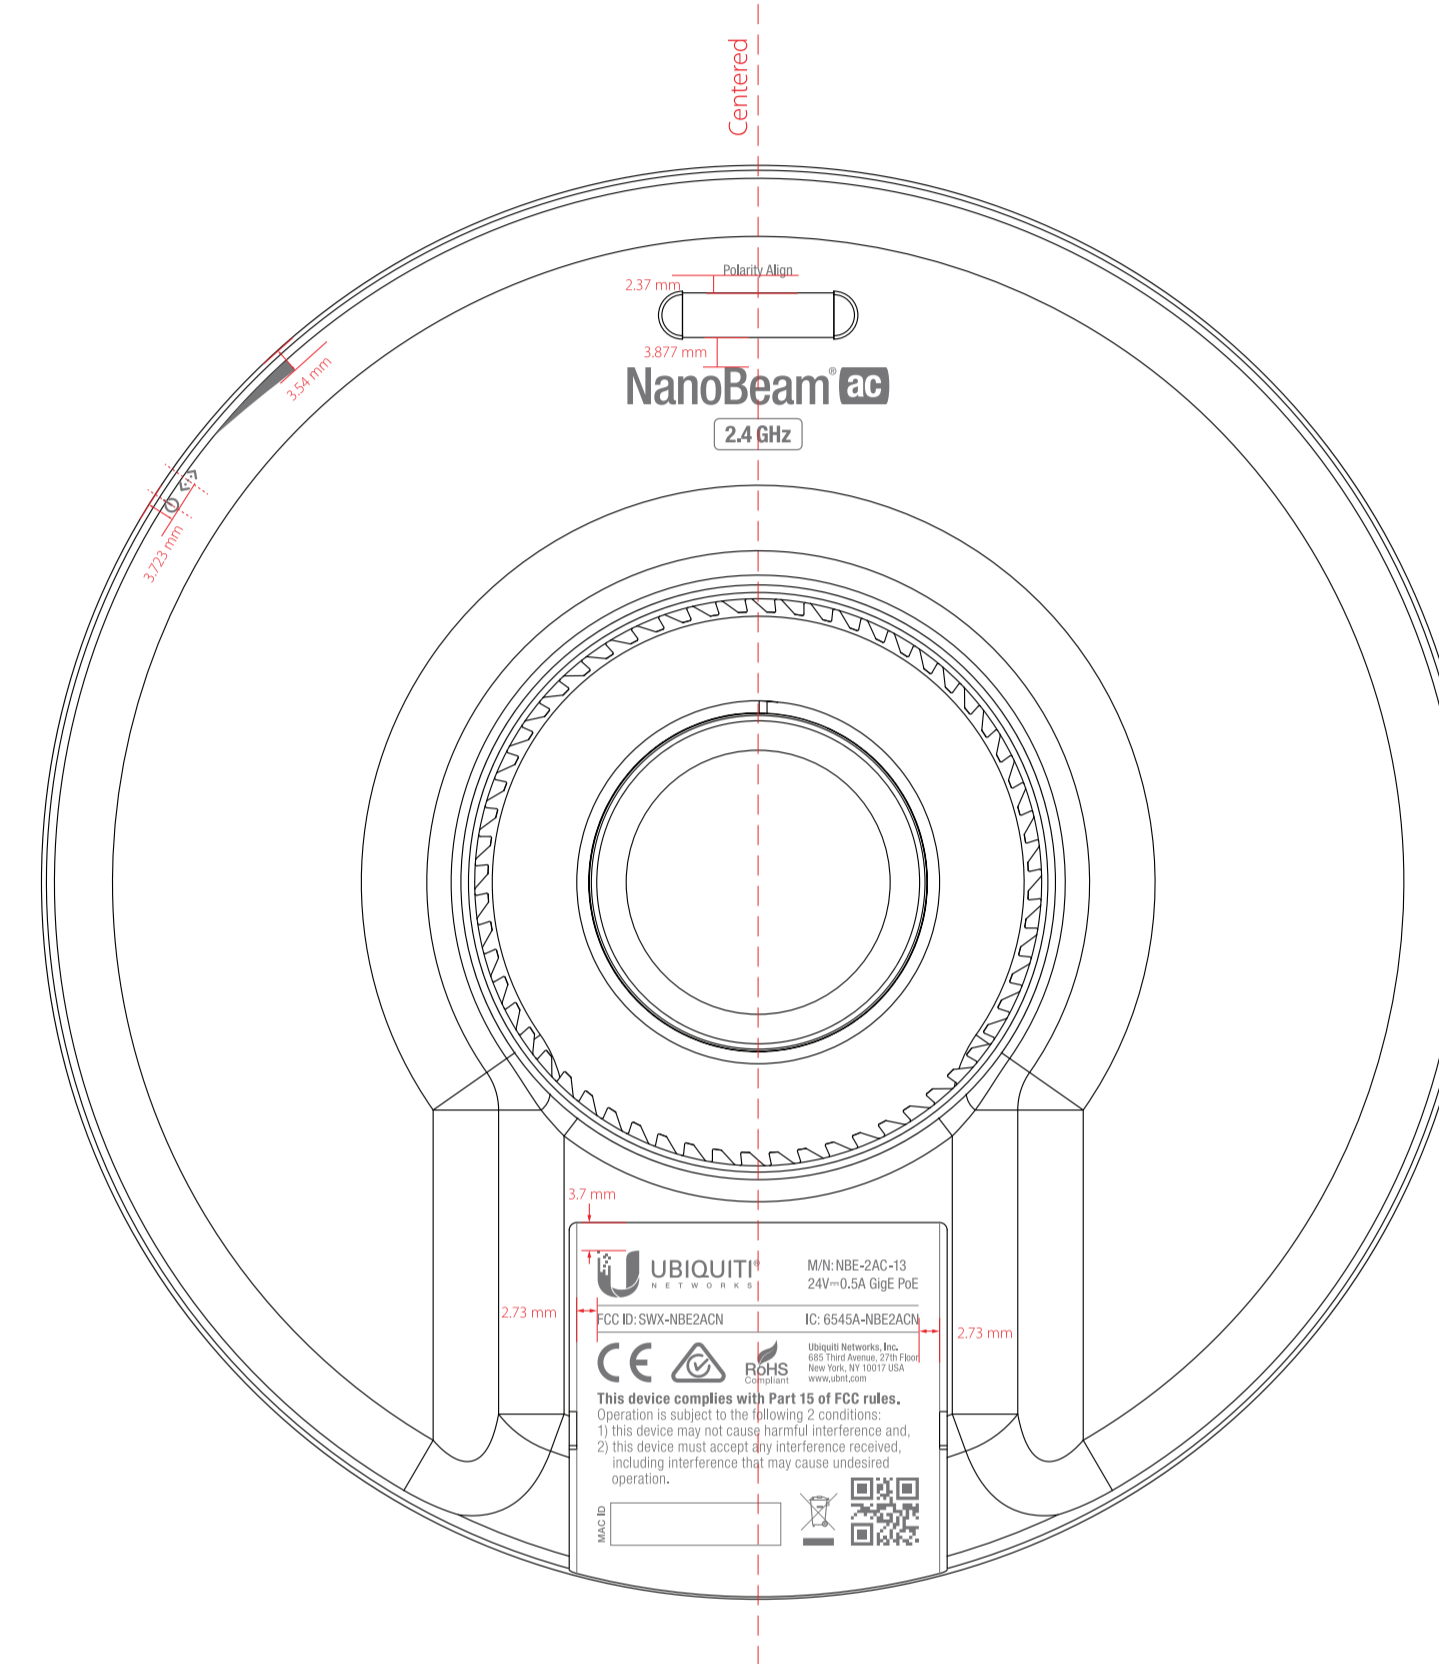

NBE-2AC-13 Device Artwork

	File Name: NBE-2AC-13 Device Artwork	ME: Shawn Chen	Colors: 
	Date: 8/10/2017	PM: Emily Chu	
	Revision: v02 - Remove Gen-2 from logo and name	Arena Number: 388-00101	
	Designer: Vivian Liu		

■ Pantone 299C
■ Process Black
■ Pantone Cool Gray 9C

■ Pantone Cool Gray 9C
 RESET

■ Pantone Cool Gray 9C
 RESET