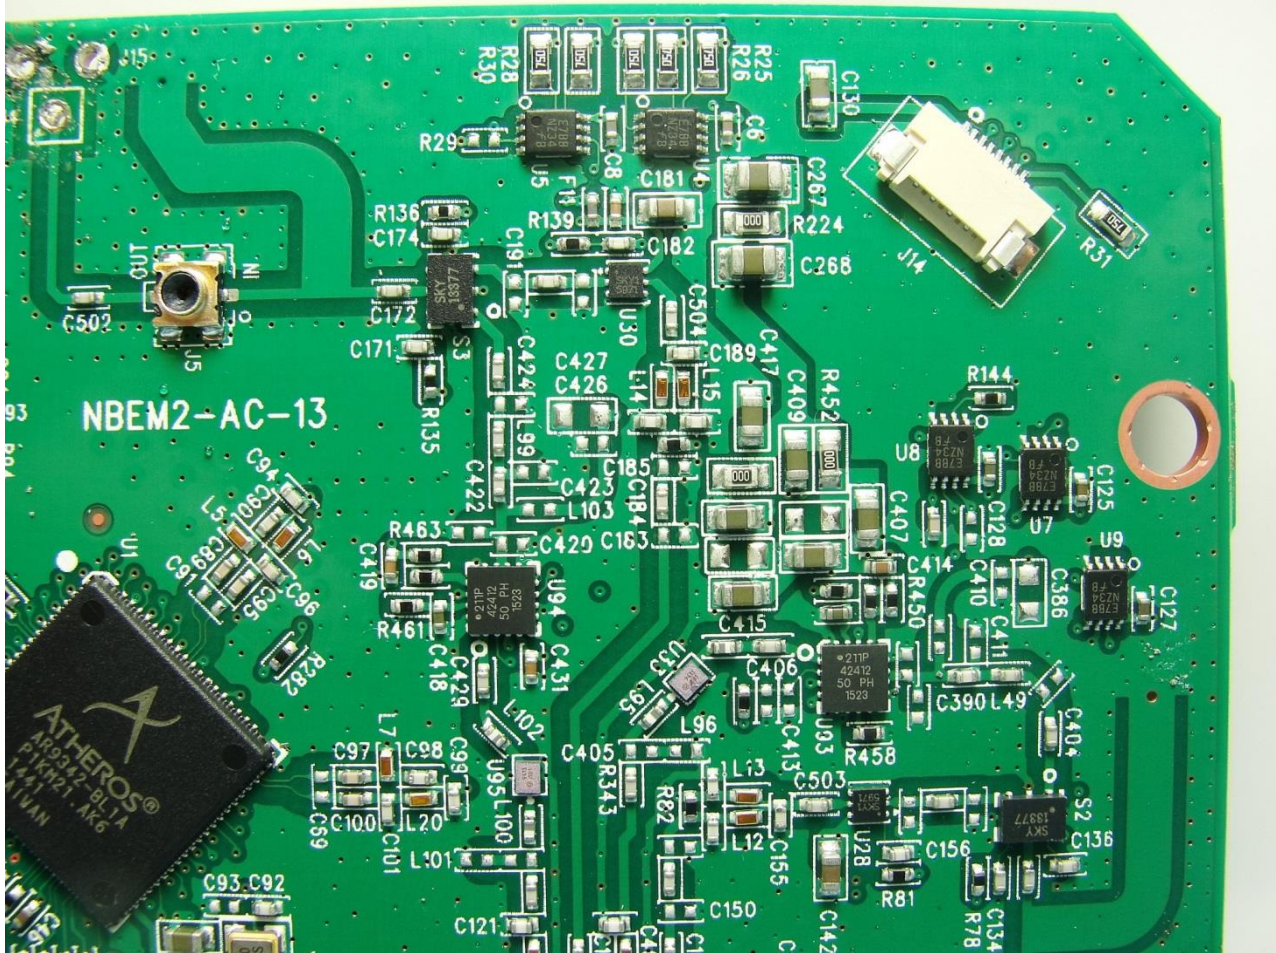

3. Internal Photograph of EUT

Brand Name: UBIQUITI / Model Name: NBE-2AC-13

Brand Name: UBIQUITI / Model Name: NBE-2AC-13

Brand Name: UBIQUITI / Model Name: NBE-2AC-13

Brand Name: UBIQUITI / Model Name: NBE-2AC-13

Brand Name: UBIQUITI / Model Name: NBE-2AC-13

Brand Name: UBIQUITI / Model Name: NBE-2AC-13

Brand Name: UBIQUITI / Model Name: NBE-2AC-13

Brand Name: UBIQUITI / Model Name: NBE-2AC-13

Brand Name: UBIQUITI / Model Name: NBE-2AC-13

Brand Name: UBIQUITI / Model Name: NBE-2AC-13

Brand Name: UBIQUITI / Model Name: NBE-2AC-13

WLAN Antenna

Brand Name: UBIQUITI / Model Name: NBE-2AC-13